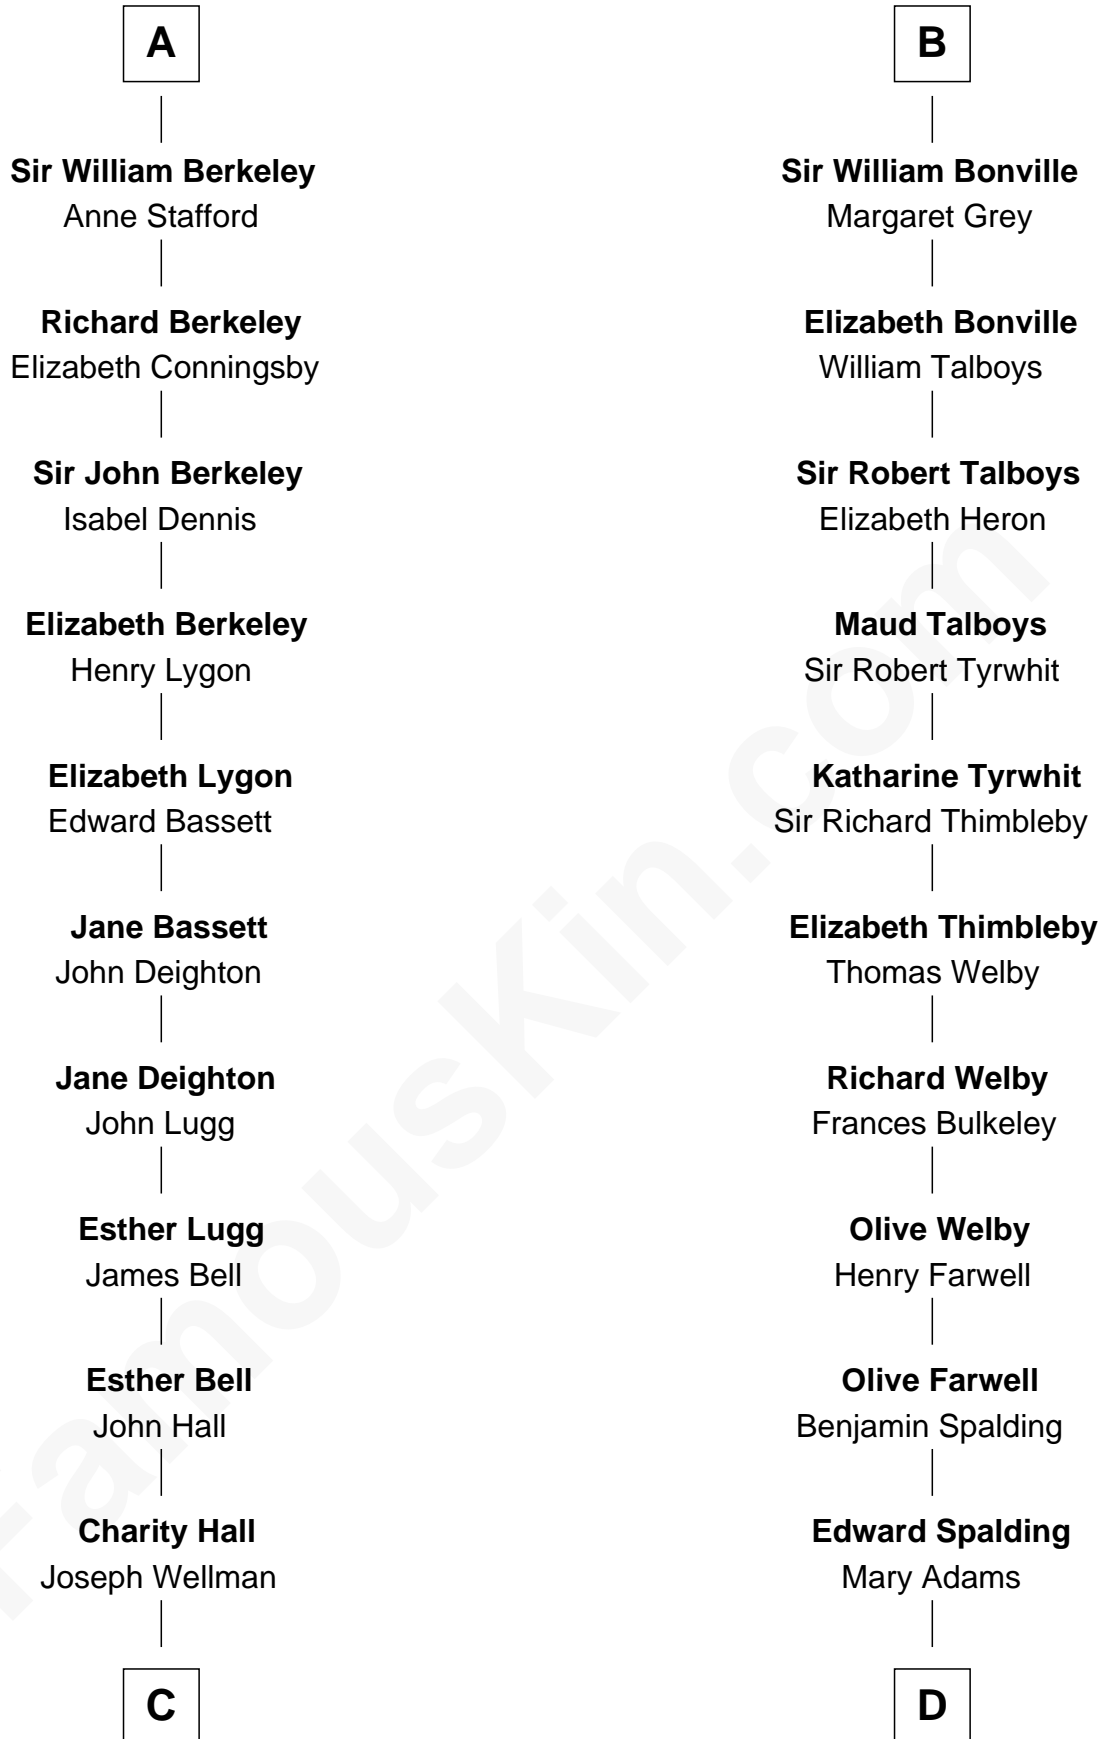

# FamousKin.com Relationship Chart of

**Jack London**

*Author of "The Call of the Wild"*

21st cousin of

**William Rufus Day**

*36th U.S. Secretary of State*

**C**

**Adam Wellman**

Esther Mann

**Joel Wellman**

Betsey Baker

**Marshall Daniel Wellman**

Eleanor Garrett Jones

**Flora Wellman**

William Henry Chaney

**Jack London**