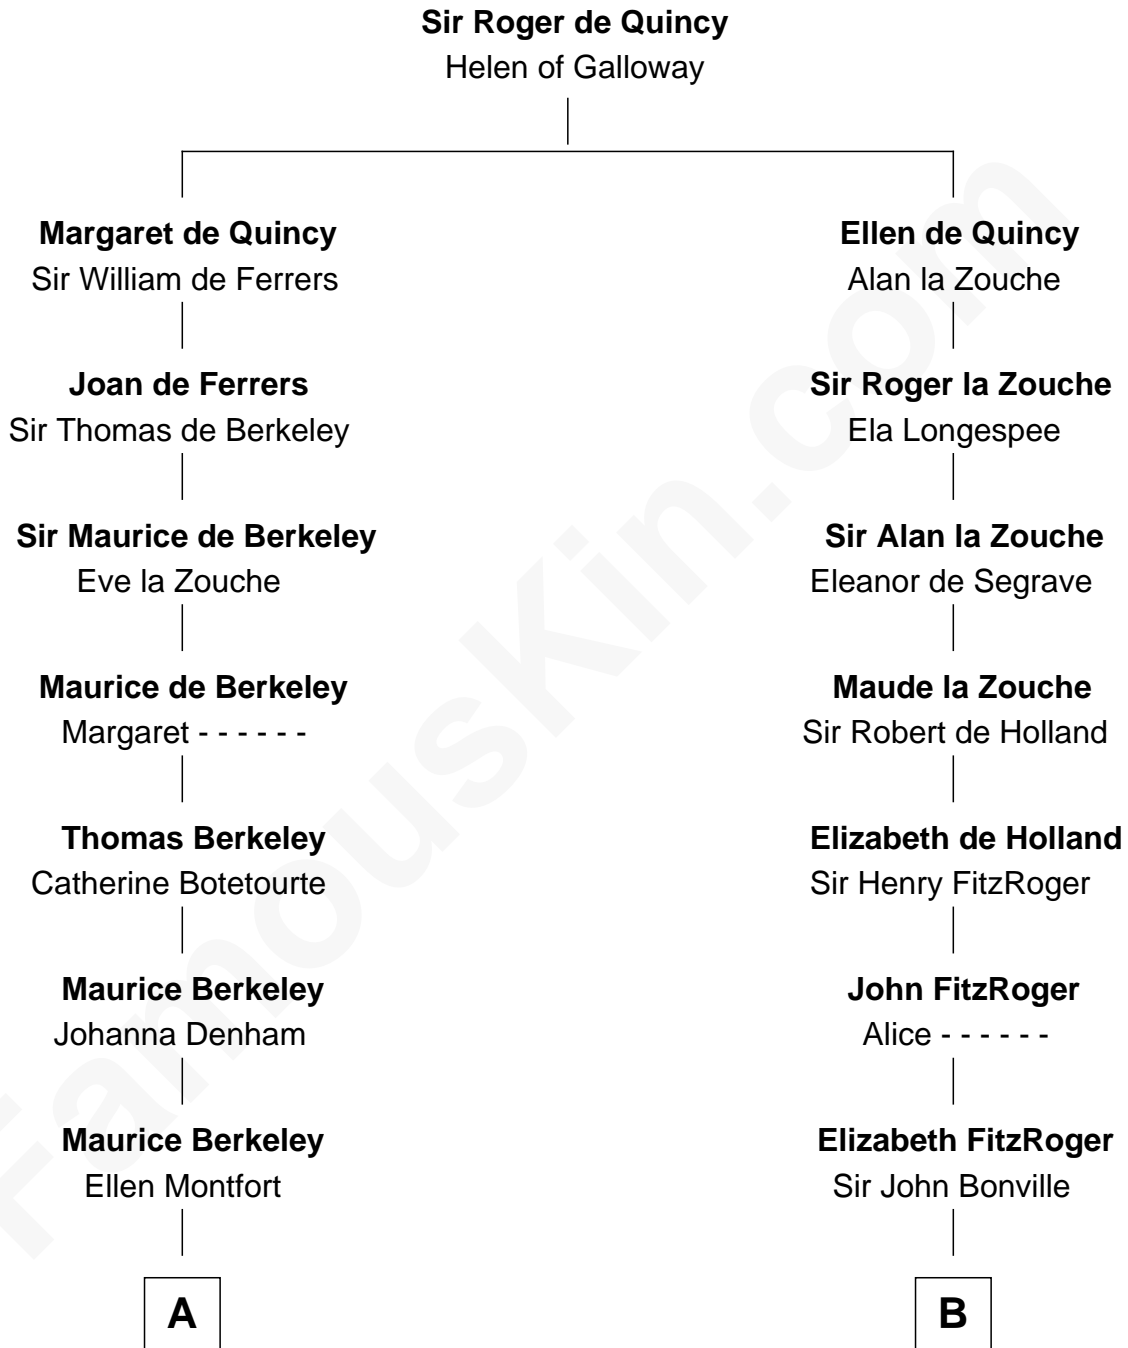

# FamousKin.com Relationship Chart of

**Jack London**

*Author of "The Call of the Wild"*

21st cousin of

**William Rufus Day**

*36th U.S. Secretary of State*

**C**

**Adam Wellman**

Esther Mann

**Joel Wellman**

Betsey Baker

**Marshall Daniel Wellman**

Eleanor Garrett Jones

**Flora Wellman**

William Henry Chaney

**Jack London**