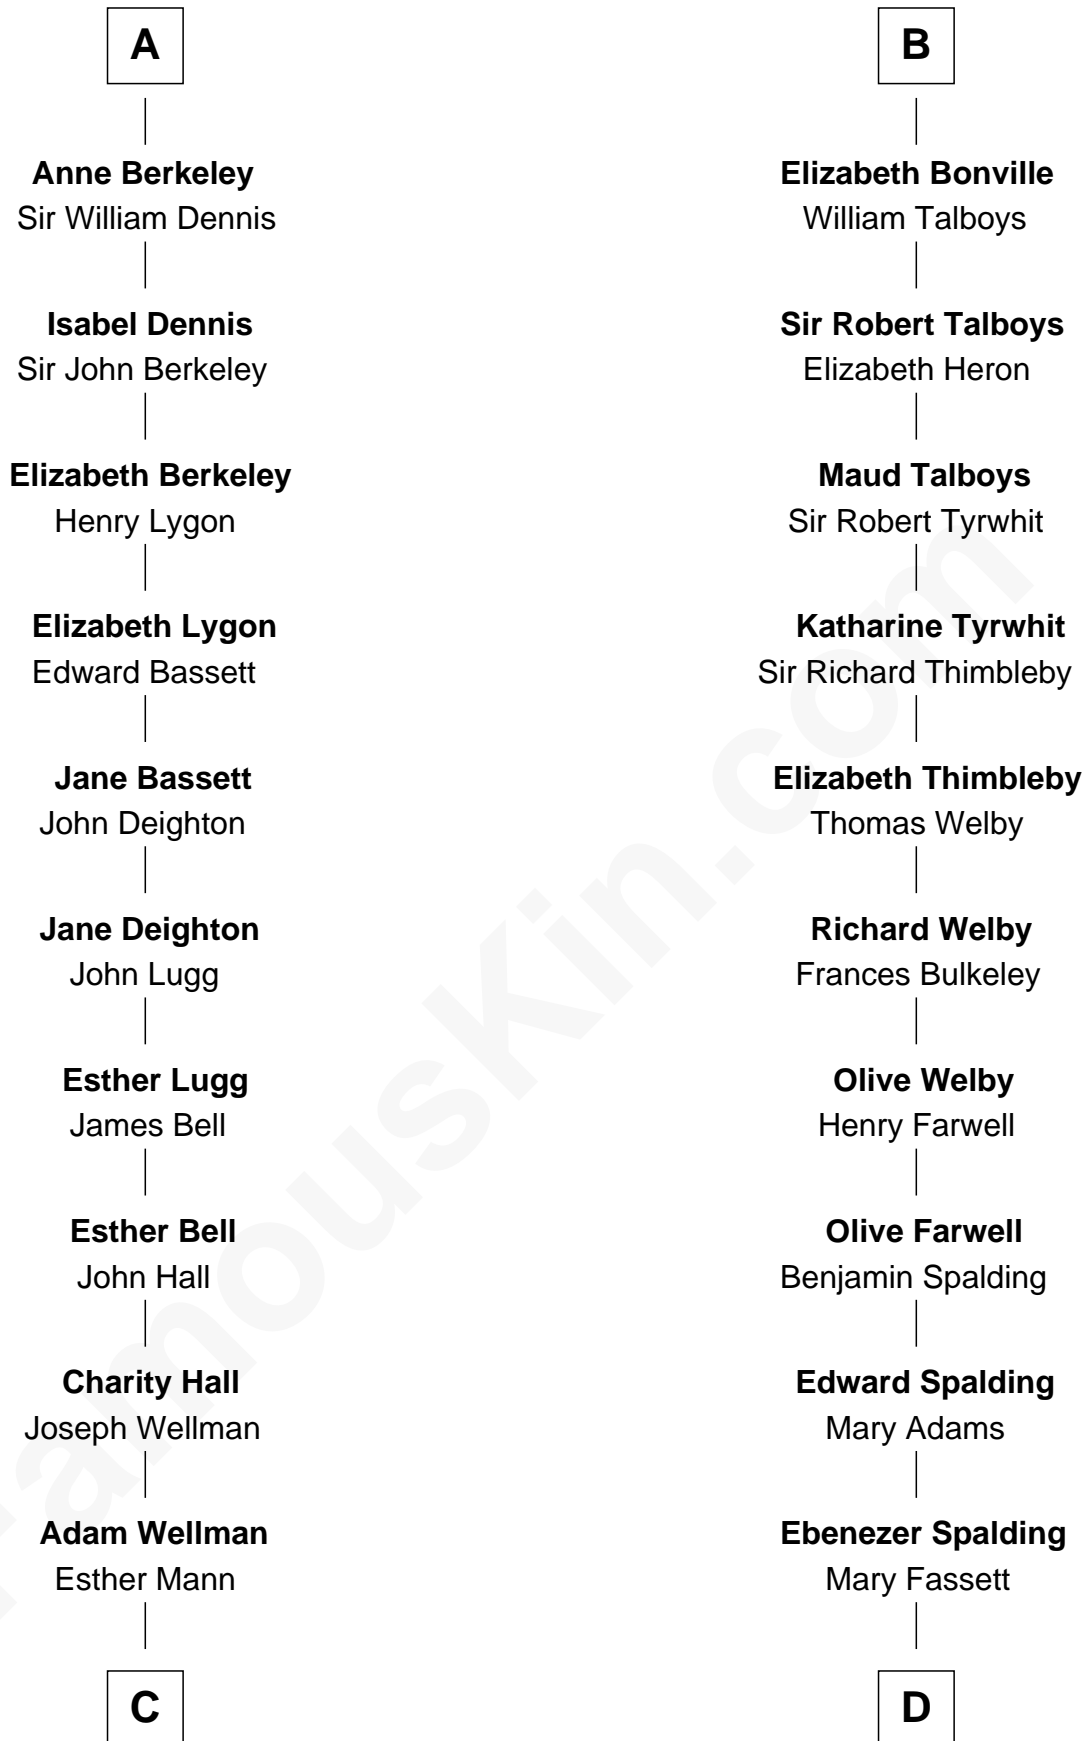

# FamousKin.com Relationship Chart of

**Jack London**

*Author of "The Call of the Wild"*

20th cousin of

**William Rufus Day**

*36th U.S. Secretary of State*

**Ferdinand III, King of Castile**

Joanna of Ponthieu

**Eleanor of Castile**  
Edward I, King of England

**Elizabeth Plantagenet**  
Humphrey de Bohun

**Sir William de Bohun**  
Elizabeth de Badlesmere

**Elizabeth de Bohun**  
Sir Richard Fitzalan

**Elizabeth Fitzalan**  
Sir Thomas Mowbray

**Isabel Mowbray**  
Sir James Berkeley

**Maurice Berkeley**  
Isabel Mead

**A**

**Eleanor of Castile**  
Edward I, King of England

**Joan of Acre**  
Sir Gilbert de Clare

**Margaret de Clare**  
Hugh de Audley

**Margaret de Audley**  
Ralph de Stafford

**Beatrice de Stafford**  
Thomas de Ros

**Margaret de Ros**  
Sir Reynold Grey

**Margaret Grey**  
Sir William Bonville

**B**

**C**

**Joel Wellman**

Betsey Baker