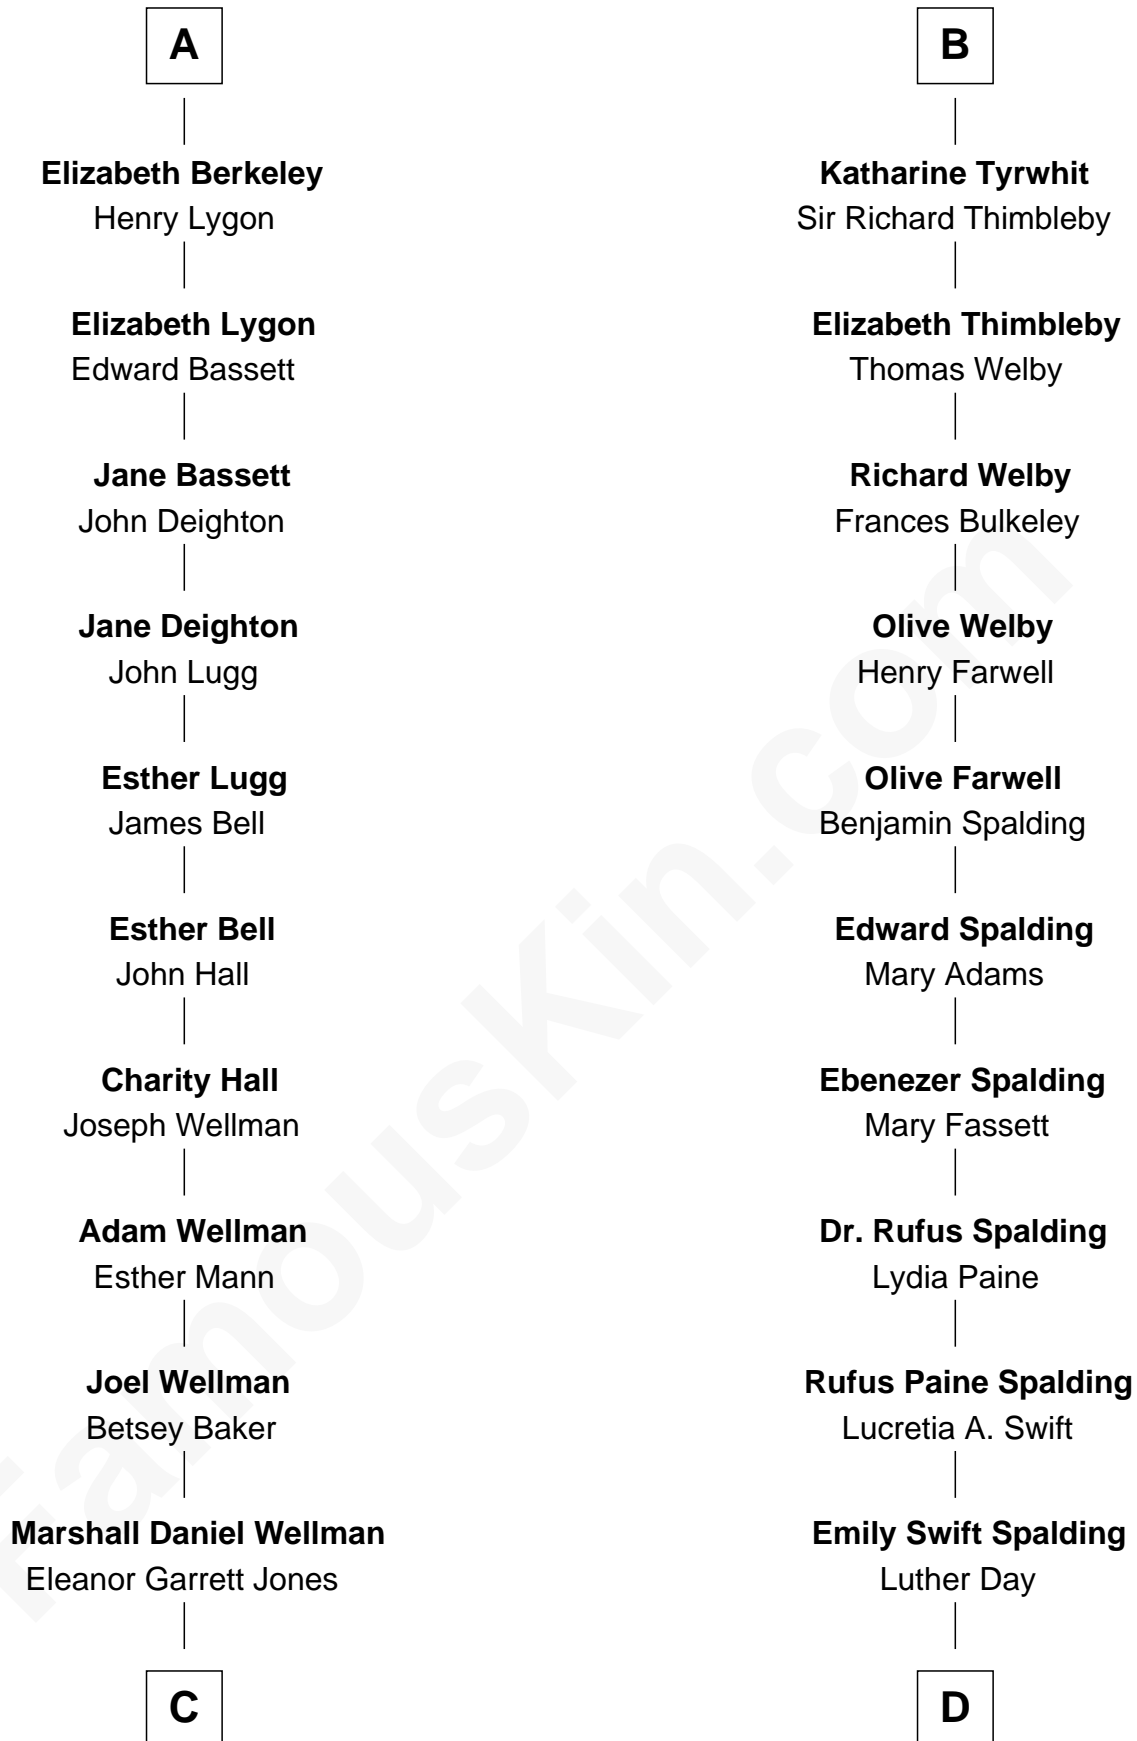

# FamousKin.com Relationship Chart of

**Jack London**

*Author of "The Call of the Wild"*

18th cousin 3 times removed of

**Anna Gunn**

*TV and Movie Actress*

**Bartholomew de Badlesmere**

Margaret de Clare

Sir John de Tivetot

**Sir Robert de Tivetot**

Margaret Deincourt

**Elizabeth de Tivetot**

Sir Philip le Despencer

**Margery Despencer**

Sir Roger Wentworth

**Agnes Wentworth**

Sir Robert Constable

**Anne Constable**

William Tyrwhit

**Sir Robert Tyrwhit**

Maud Talboys

**B**

**C**

**Flora Wellman**  
William Henry Chaney

**Jack London**  
*Author of "The Call of the Wild"*

**D**

**William Rufus Day**  
Mary Elizabeth Schaefer

**Luther N. Day**  
Ida McKinley Barber

**Ida McKinley Day**  
Clemens Earl Gunn

**Clemens Earl Gunn**  
Sharon Anna Kathryn Peters