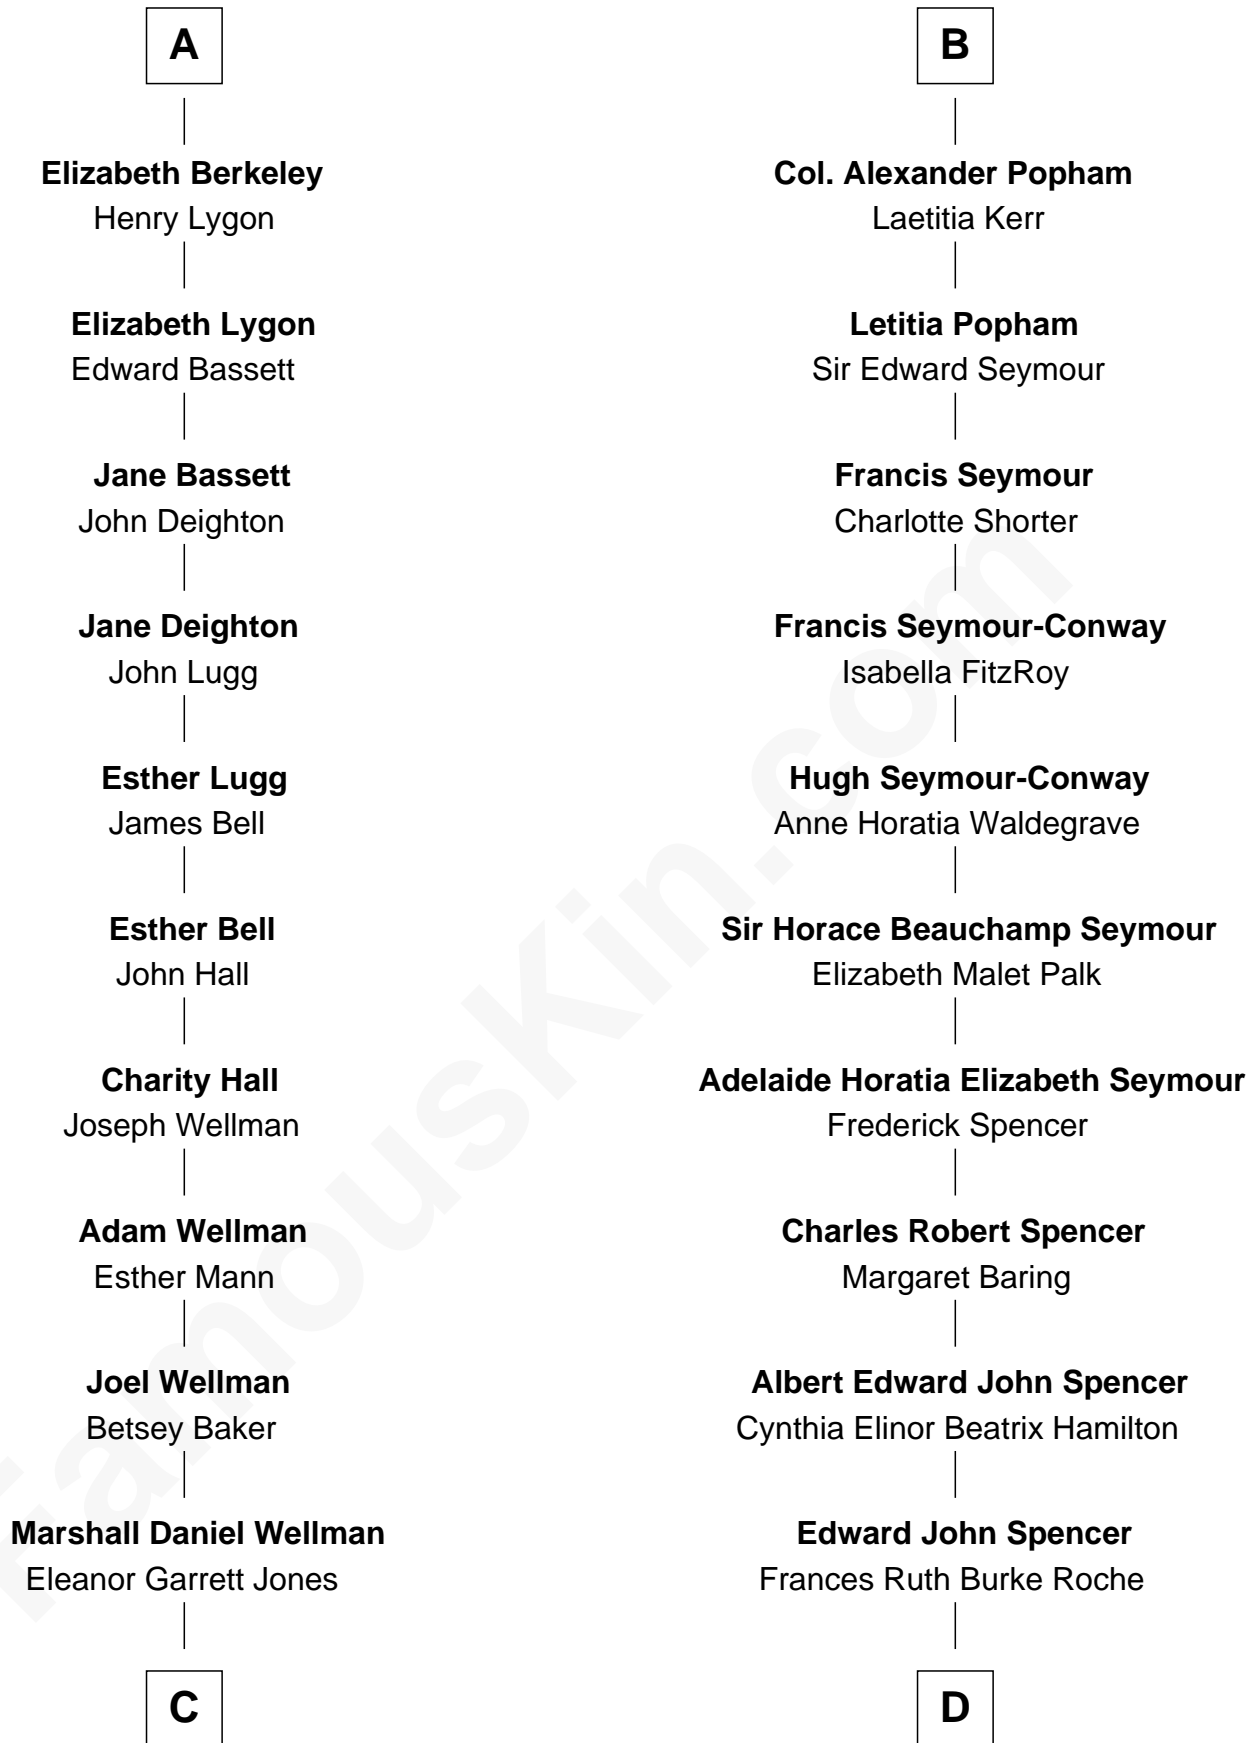

# FamousKin.com Relationship Chart of

**Jack London**

*Author of "The Call of the Wild"*

18th cousin of

**Prince Harry**

*Duke of Sussex*

**Sir Maurice de Berkeley**

Eve la Zouche

Katherine de Clyvedon

**Sir John Berkeley**

Elizabeth Betteshorne

**Elizabeth Berkeley**

Sir John Sutton

**Sir Edmund Sutton**

Matilda Clifford

**Thomas Dudley**

Grace Threlkeld

**John Dudley**

Elizabeth Gardiner

**Anne Dudley**

Sir Francis Popham

**B**

**C**

**Flora Wellman**  
William Henry Chaney