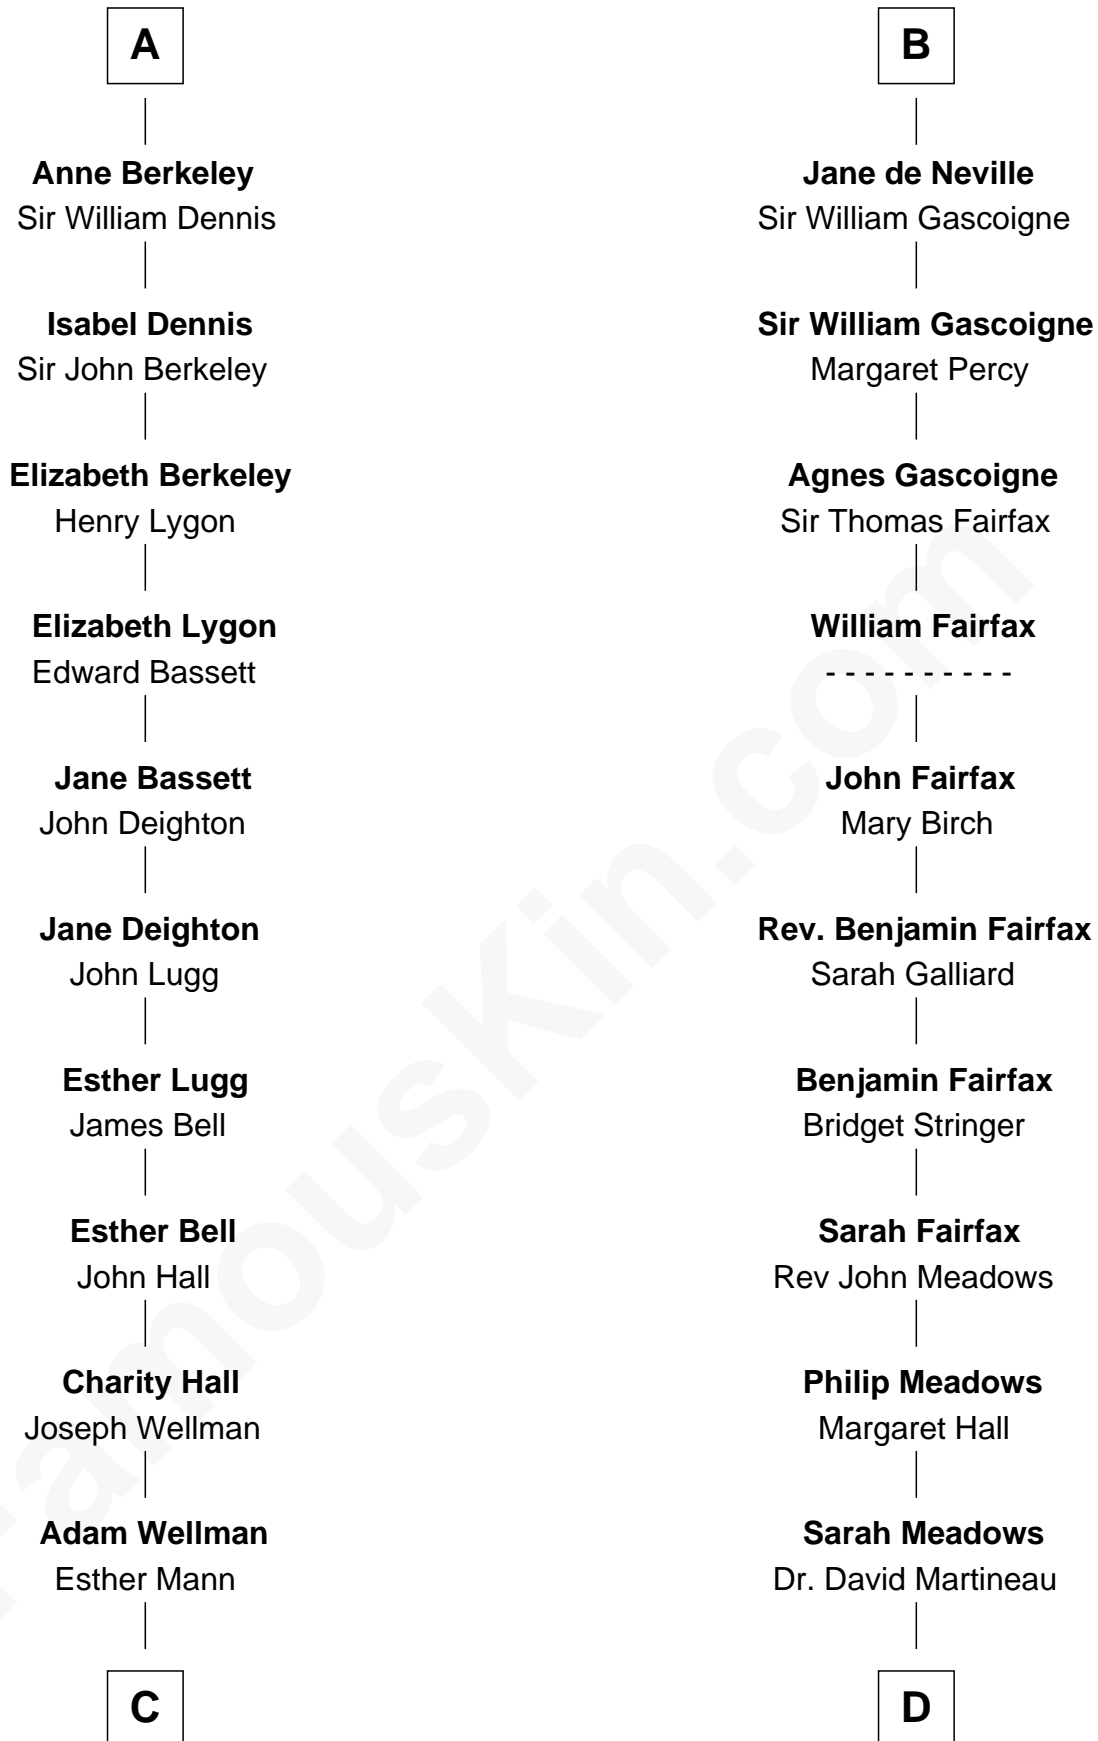

## Relationship Chart of

### Jack London

*Author of "The Call of the Wild"*

18th cousin 2 times removed of

### Harriet Martineau

*Author of The Hour and the Man*

**Sir Humphrey de Bohun**

Eleanor de Braiose

**C**

**Joel Wellman**

Betsy Baker

**Marshall Daniel Wellman**

Eleanor Garrett Jones

**Flora Wellman**

William Henry Chaney

**Jack London**

*Author of "The Call of the Wild"*

**D**

**Thomas Martineau**

Elizabeth Rankin