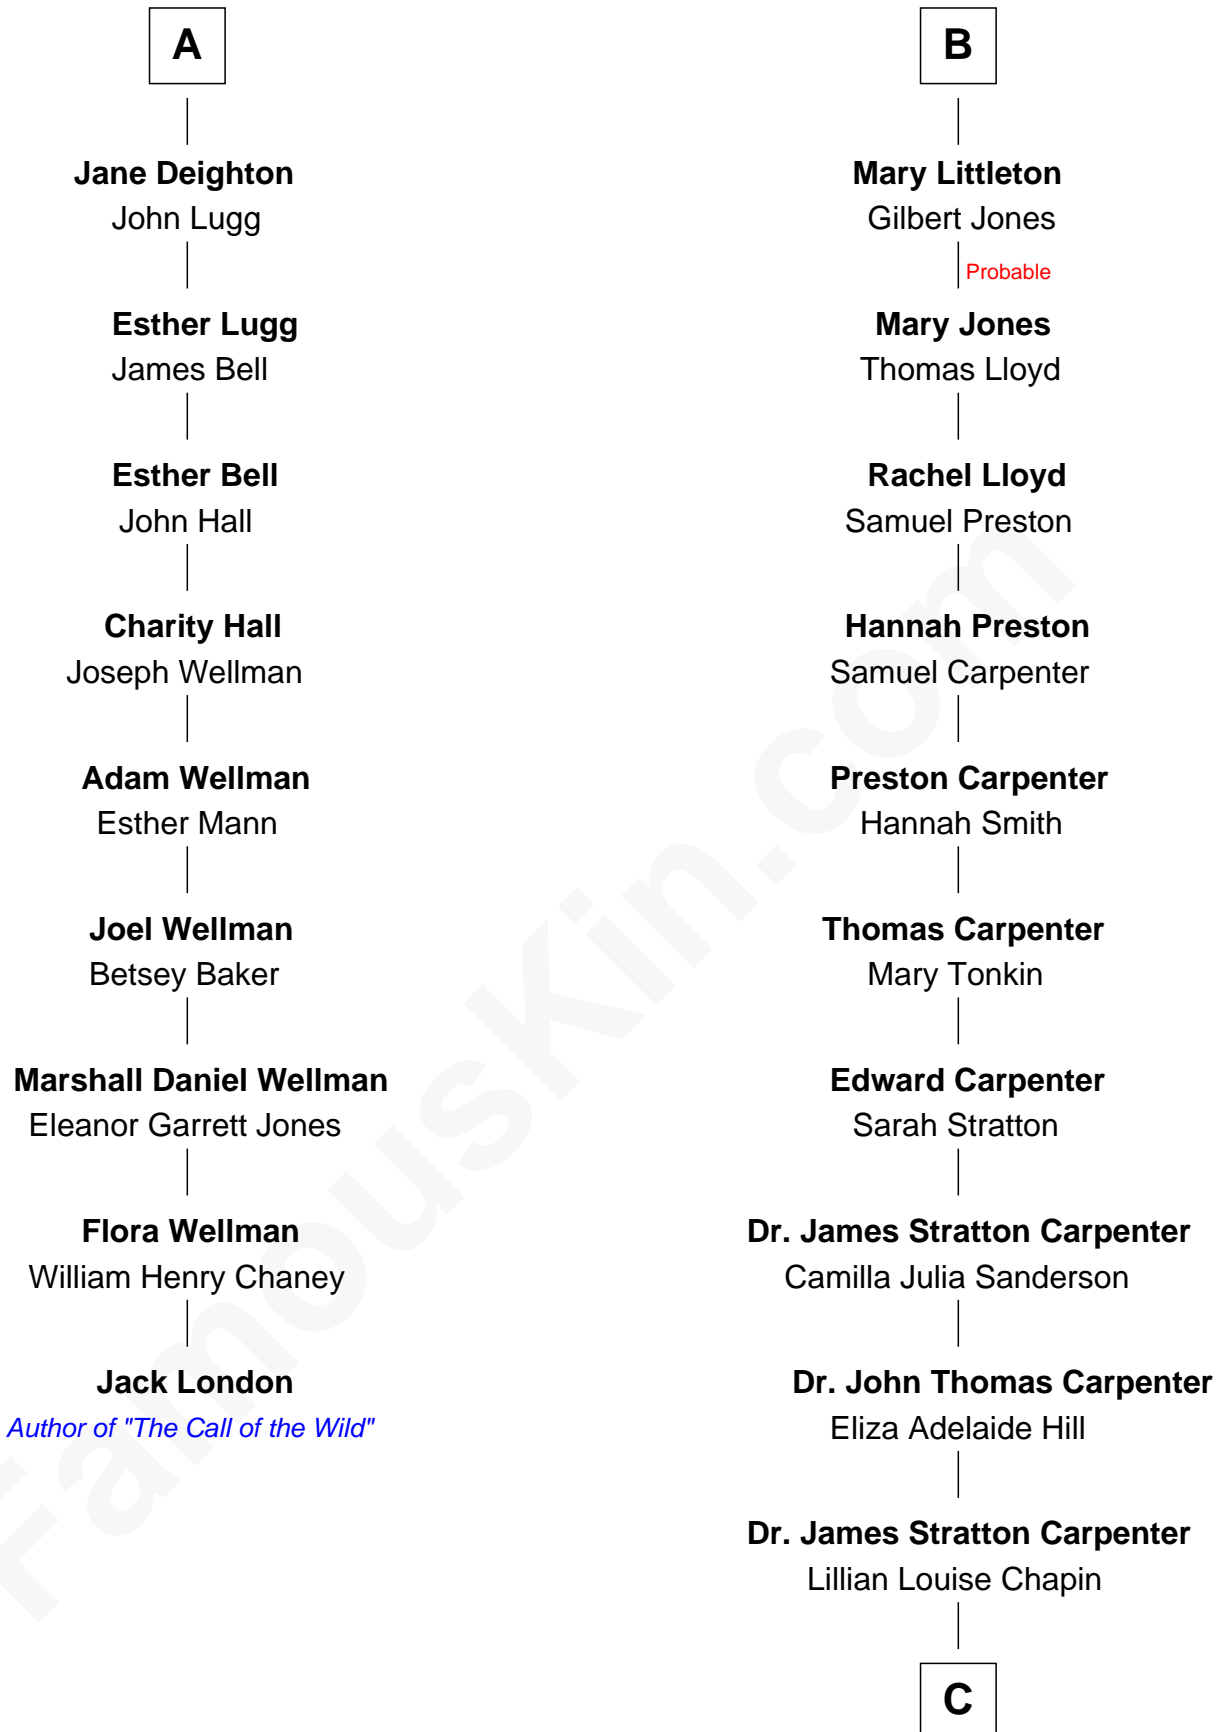

# FamousKin.com Relationship Chart of

**Jack London**

*Author of "The Call of the Wild"*

15th cousin 4 times removed of

**Mary Chapin Carpenter**

*Singer and Songwriter*

**Sir Edmund Ferrers**

Ellen Roche

**C**

—  
**Chapin Carpenter**

Ruth Smythe

—  
**Chapin Carpenter**

Mary Bowie Robertson

—  
**Mary Chapin Carpenter**

*Singer and Songwriter*

FamousKin.com