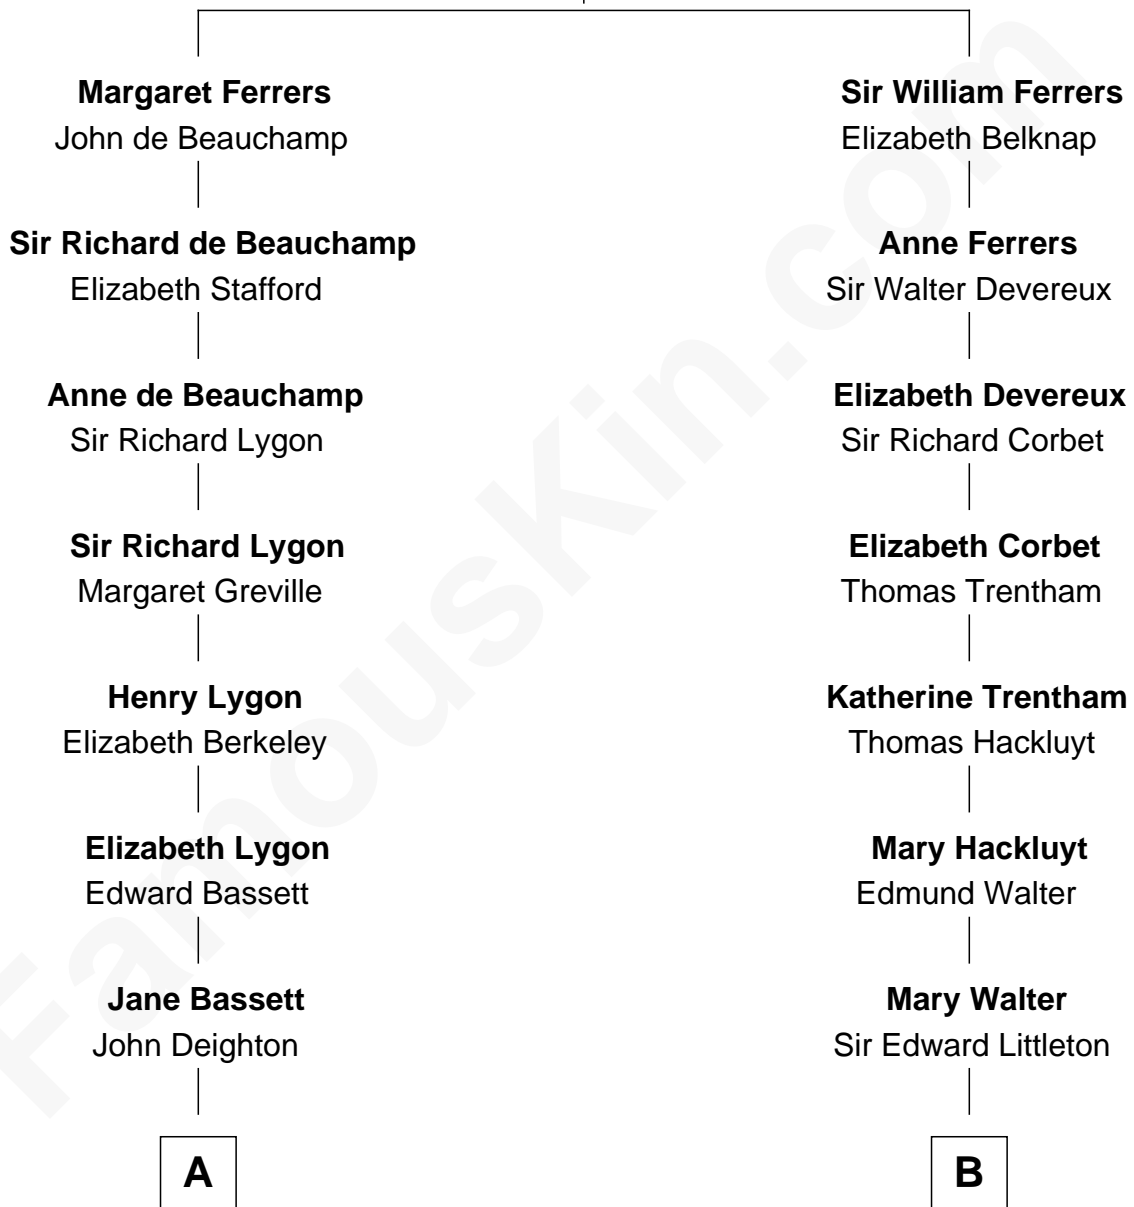

# FamousKin.com Relationship Chart of

**Jack London**

*Author of "The Call of the Wild"*

15th cousin 4 times removed of

**Mary Chapin Carpenter**

*Singer and Songwriter*

**Sir Edmund Ferrers**

Ellen Roche

**C**

—  
**Chapin Carpenter**

Ruth Smythe

—  
**Chapin Carpenter**

Mary Bowie Robertson

—  
**Mary Chapin Carpenter**

*Singer and Songwriter*

FamousKin.com