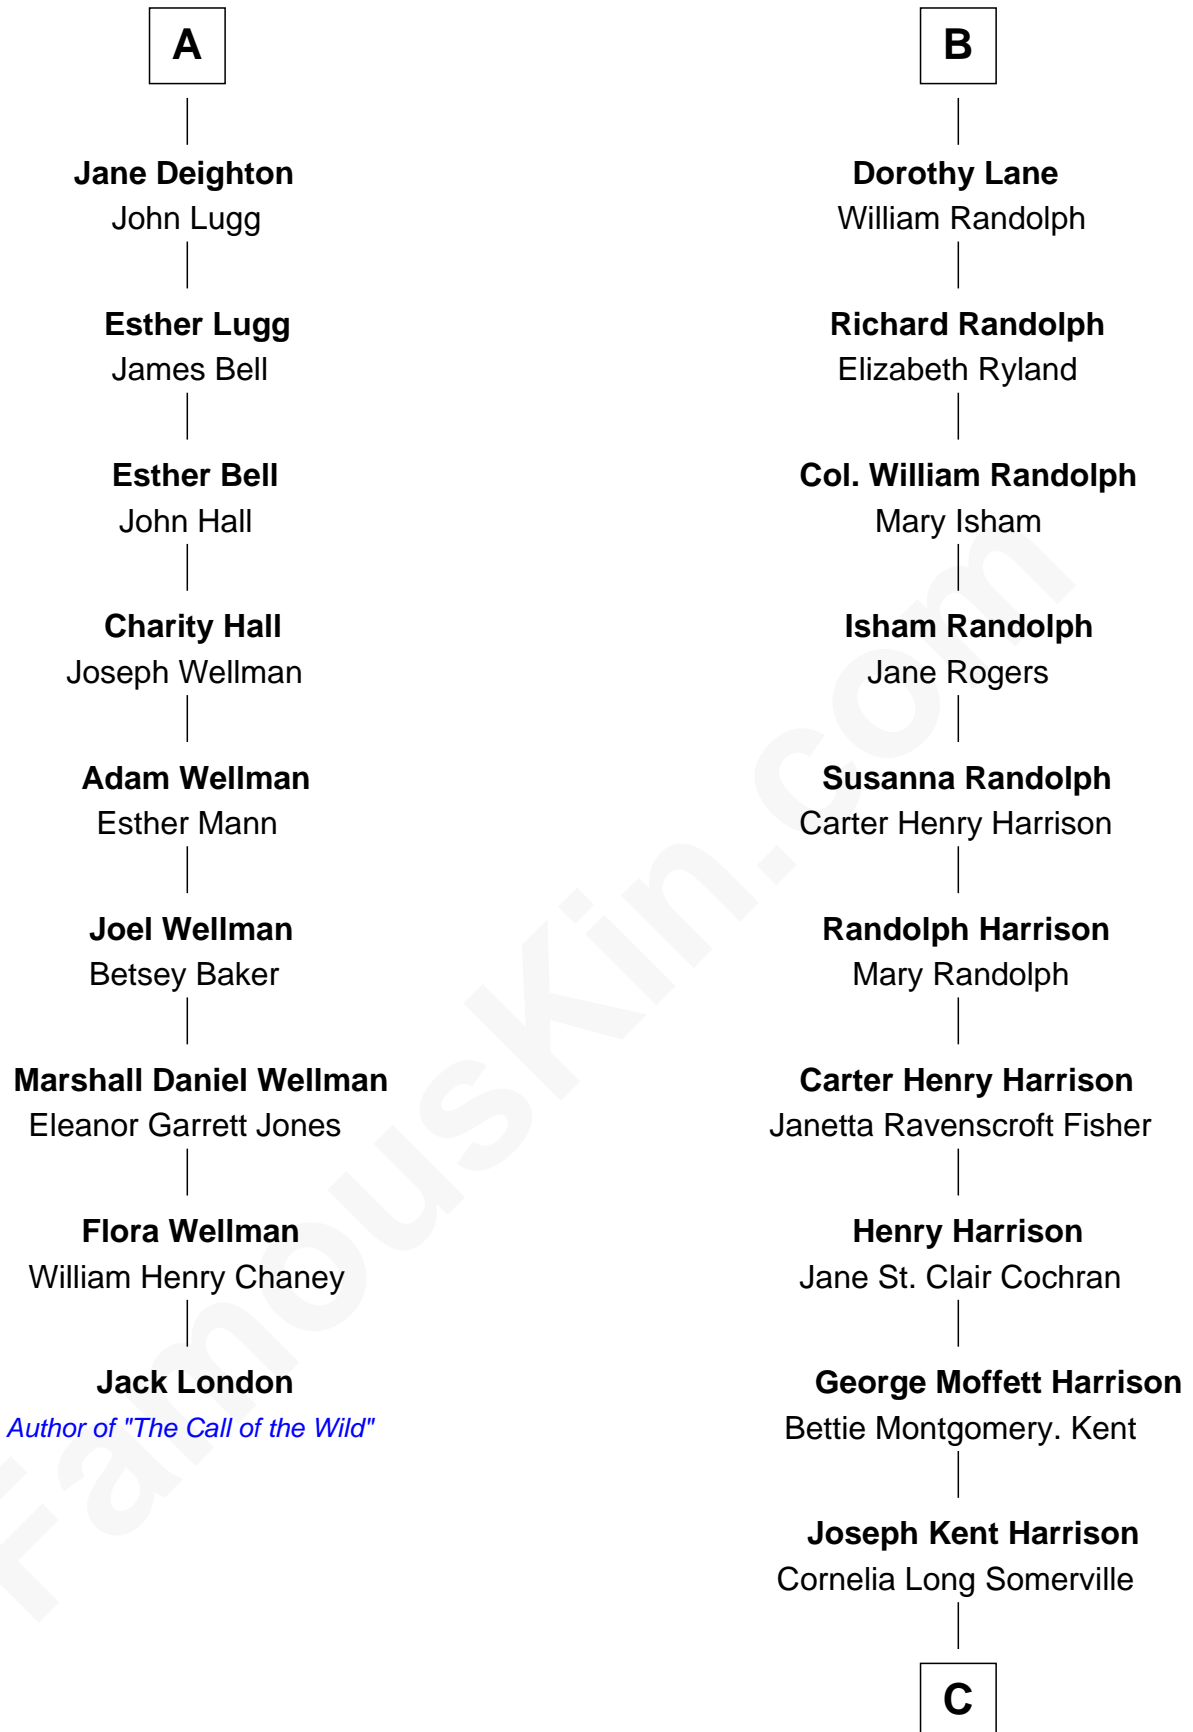

# FamousKin.com Relationship Chart of

**Jack London**

*Author of "The Call of the Wild"*

15th cousin 4 times removed of

**Edward Norton**

*Movie Actor*

**Sir Thomas Mowbray**

Elizabeth Fitzalan

**Isabel Mowbray**  
Sir James Berkeley

**Maurice Berkeley**  
Isabel Mead

**Anne Berkeley**  
Sir William Dennis

**Isabel Dennis**  
Sir John Berkeley

**Elizabeth Berkeley**  
Henry Lygon

**Elizabeth Lygon**  
Edward Bassett

**Jane Bassett**  
John Deighton

**A**

**Margaret Mowbray**  
Sir Robert Howard

**Katherine Howard**  
Sir Edward Neville

**Catherine Neville**  
Robert Tanfield

**William Tanfield**  
Elizabeth Stavelly

**Frances Tanfield**  
Bridget Cave

**Anne Tanfield**  
Clement Vincent

**Elizabeth Vincent**  
Richard Lane

**B**

**C**

**Betty Kent Harrison**  
Edward Mower Norton

**Edward Mower Norton**  
Lydia Robinson Rouse

**Edward Norton**  
*Movie Actor*