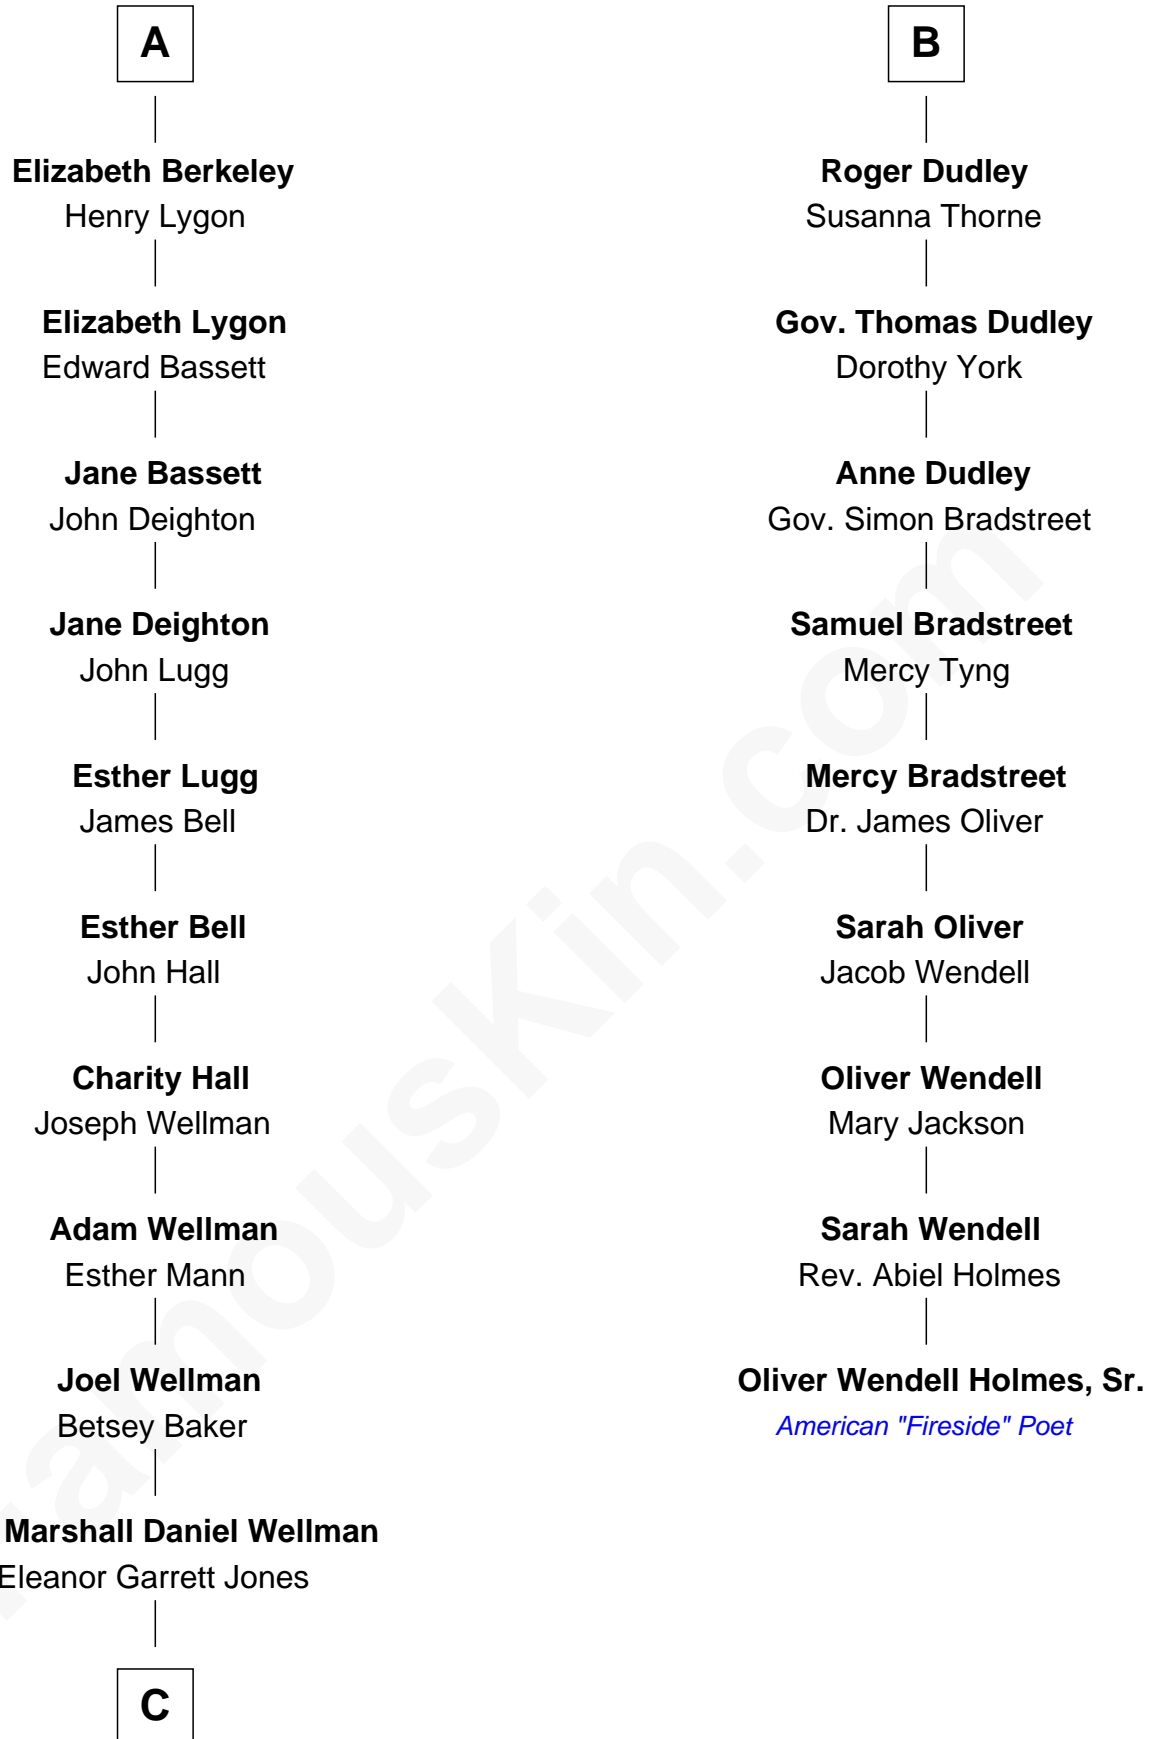

FamousKin.com

Relationship Chart of

Jack London

Author of "The Call of the Wild"

15th cousin 3 times removed of

Oliver Wendell Holmes, Sr.

American "Fireside" Poet

Sir Maurice de Berkeley

Eve la Zouche

Maurice de Berkeley

Margaret - - - - -

Thomas Berkeley

Catherine Botetourte

Maurice Berkeley

Johanna Denham

Maurice Berkeley

Thomas de Berkeley

Katherine de Clyvedon

Sir John Berkeley

Elizabeth Betteshorne

Elizabeth Berkeley

Sir John Sutton

Sir Edmund Sutton

Joyce Tiptoft

Sir Edward Sutton

Cecily Willoughby

Sir John Sutton

Cecily Grey

Sir Henry Dudley

- - - - - Ashton

Probable

B