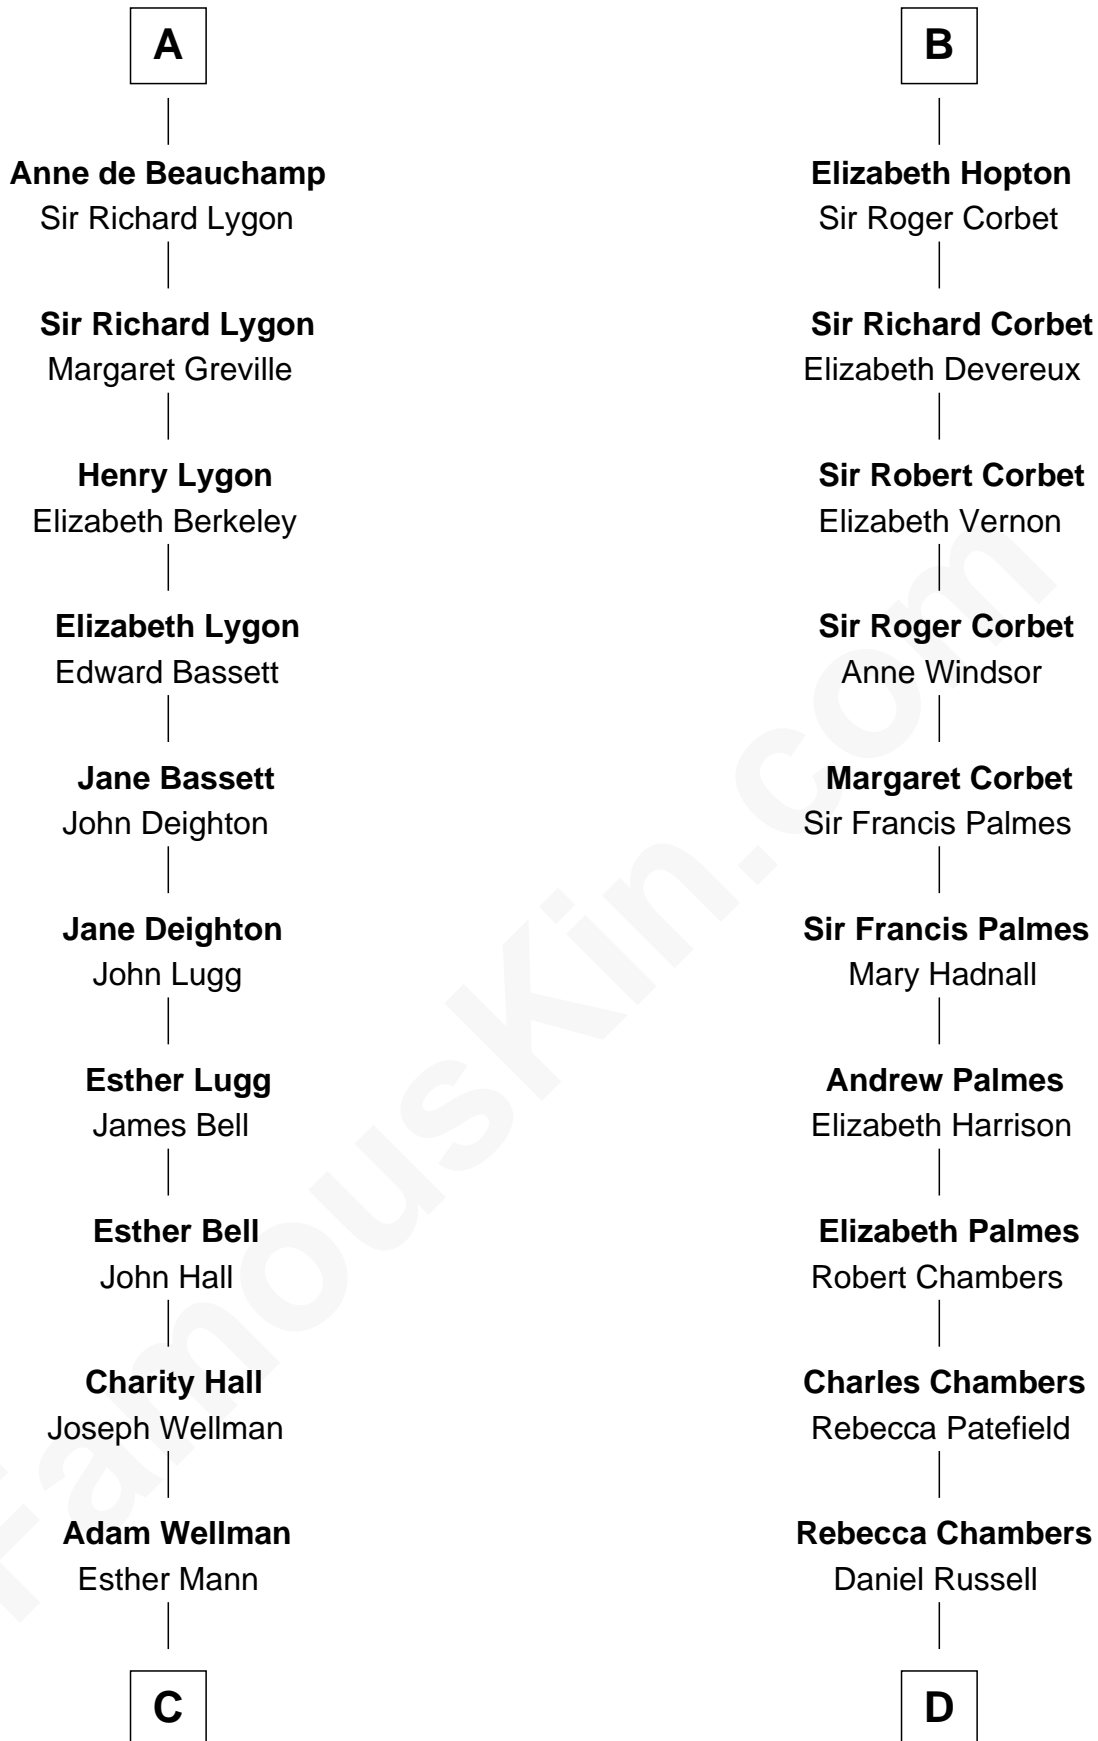

FamousKin.com Relationship Chart of

Jack London

Author of "The Call of the Wild"

20th cousin of

James Russell Lowell

American "Fireside" Poet

John de Botetourte

Maud FitzThomas

C

Joel Wellman

Betsey Baker

Marshall Daniel Wellman

Eleanor Garrett Jones

Flora Wellman

William Henry Chaney

Jack London