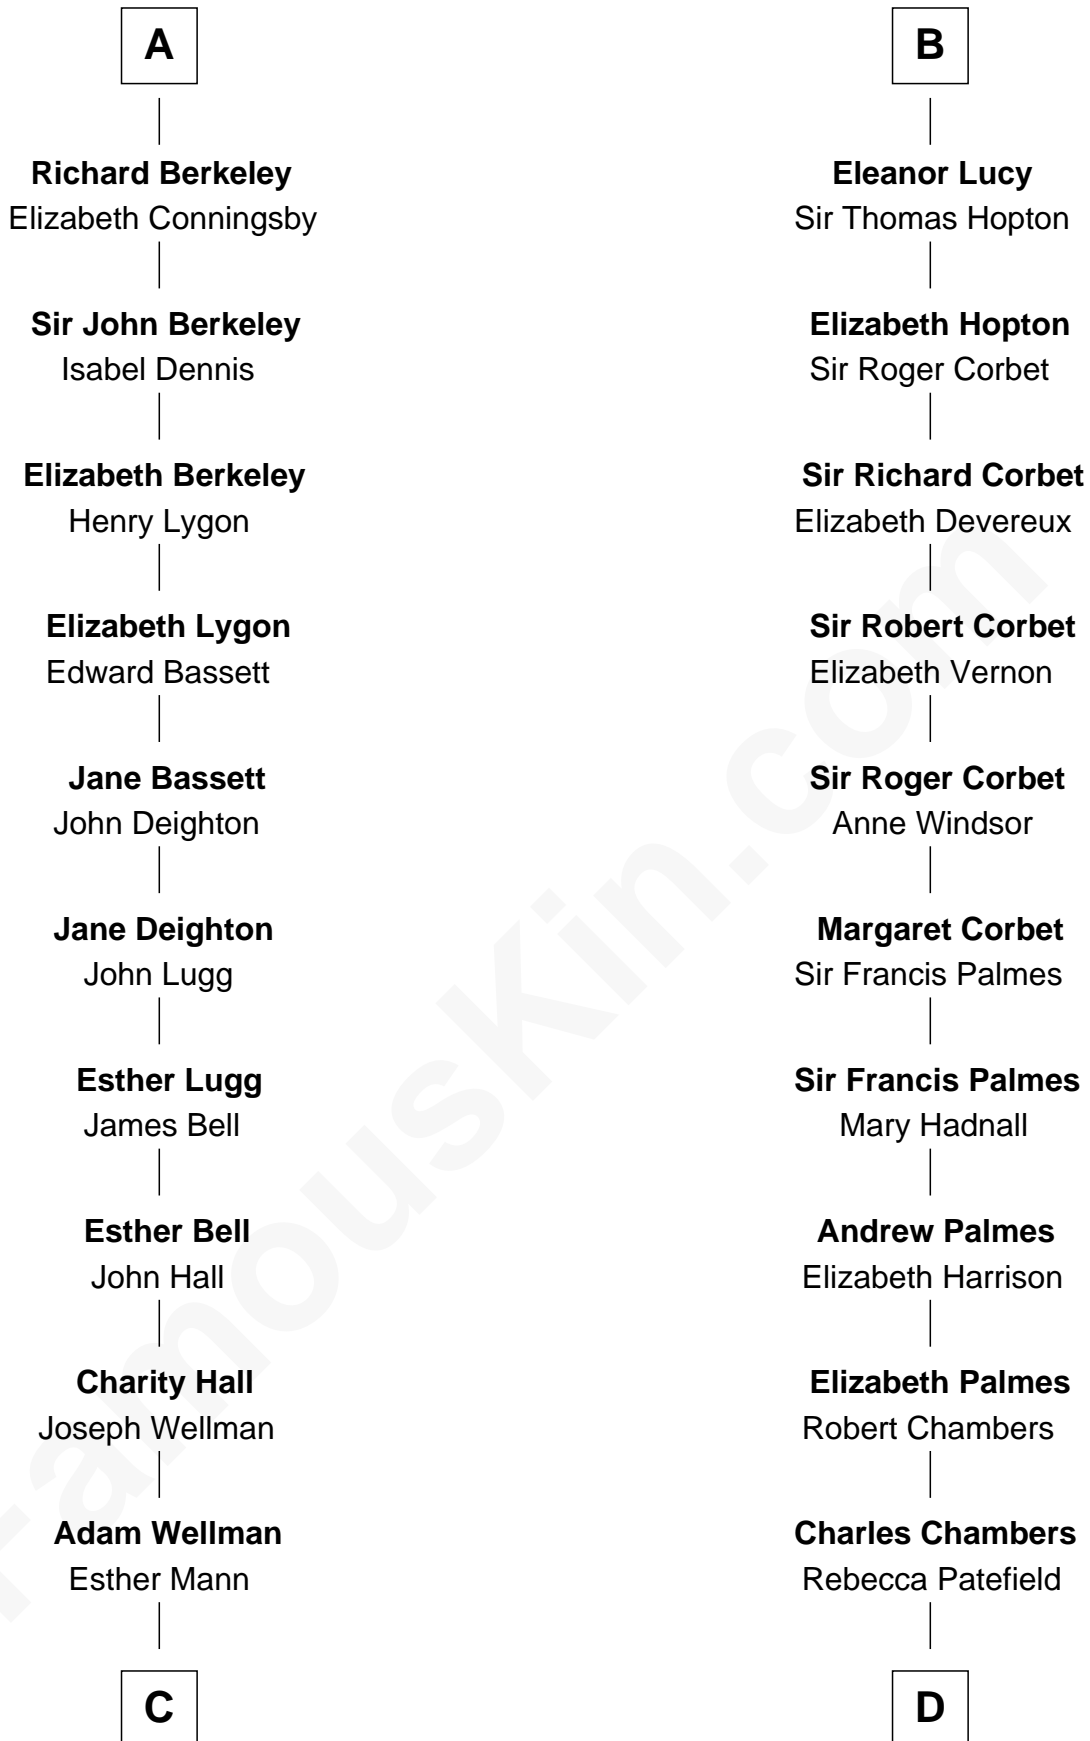

## Relationship Chart of

### Jack London

Author of "The Call of the Wild"

20th cousin 1 time removed of

**James Russell Lowell**

American "Fireside" Poet

**Sir William de Cantilupe**

Eve de Braiose

**C**

**Joel Wellman**

Betsey Baker

**Marshall Daniel Wellman**

Eleanor Garrett Jones

**Flora Wellman**

William Henry Chaney

**Jack London**

*Author of "The Call of the Wild"*