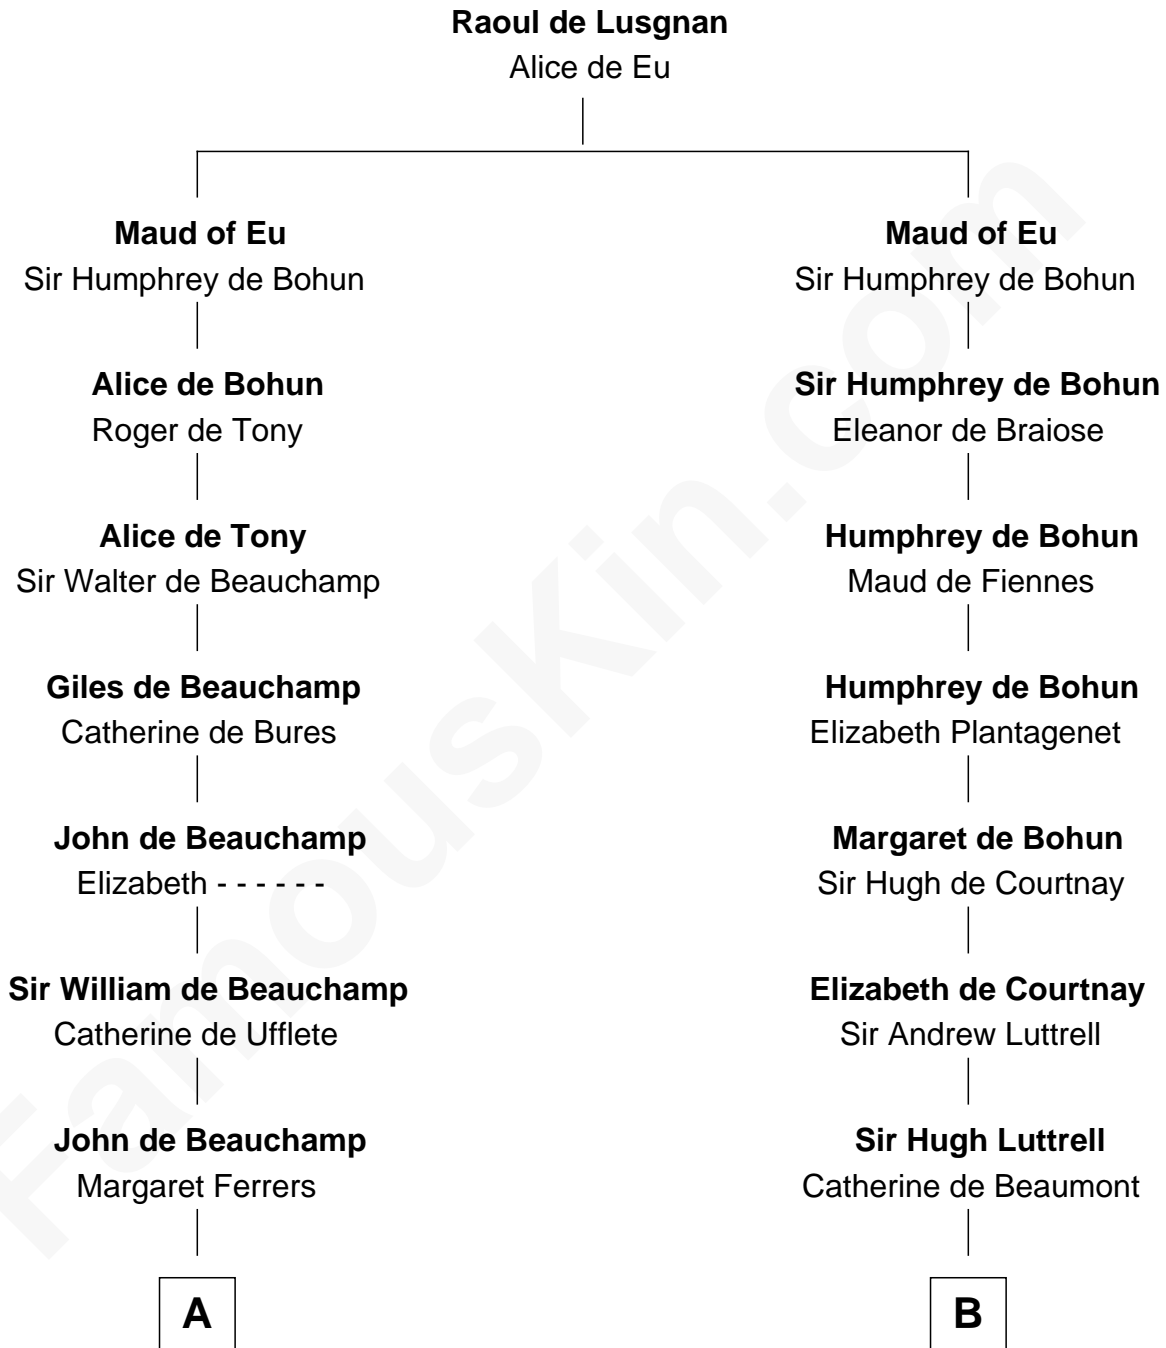

FamousKin.com

Relationship Chart of

Jack London

Author of "The Call of the Wild"

19th cousin 2 times removed of

Ichabod Goodwin

27th Governor of New Hampshire

C

27th Governor of New Hampshire

FamousKin.com