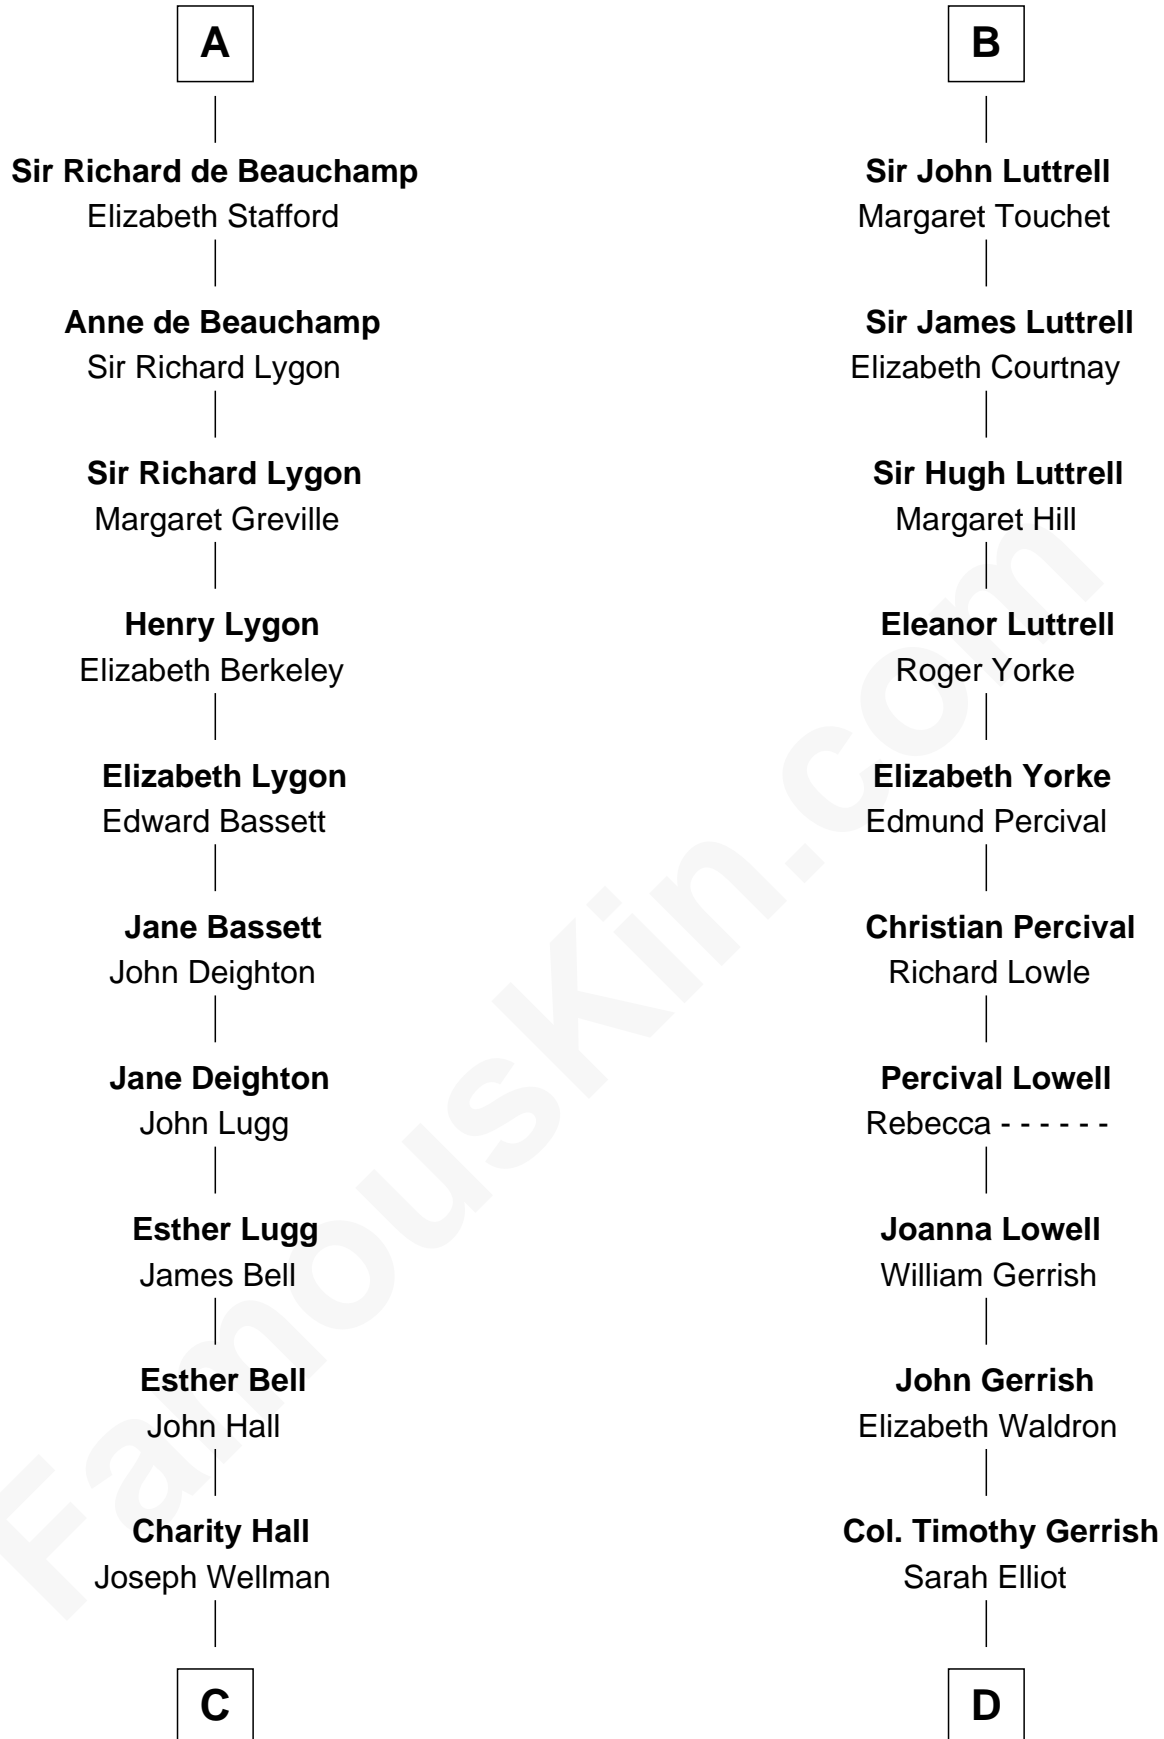

FamousKin.com

Relationship Chart of

Jack London

Author of "The Call of the Wild"

19th cousin 2 times removed of

Ichabod Goodwin

27th Governor of New Hampshire

C

Adam Wellman

Esther Mann

Joel Wellman

Betsey Baker

Marshall Daniel Wellman

Eleanor Garrett Jones

Flora Wellman

William Henry Chaney