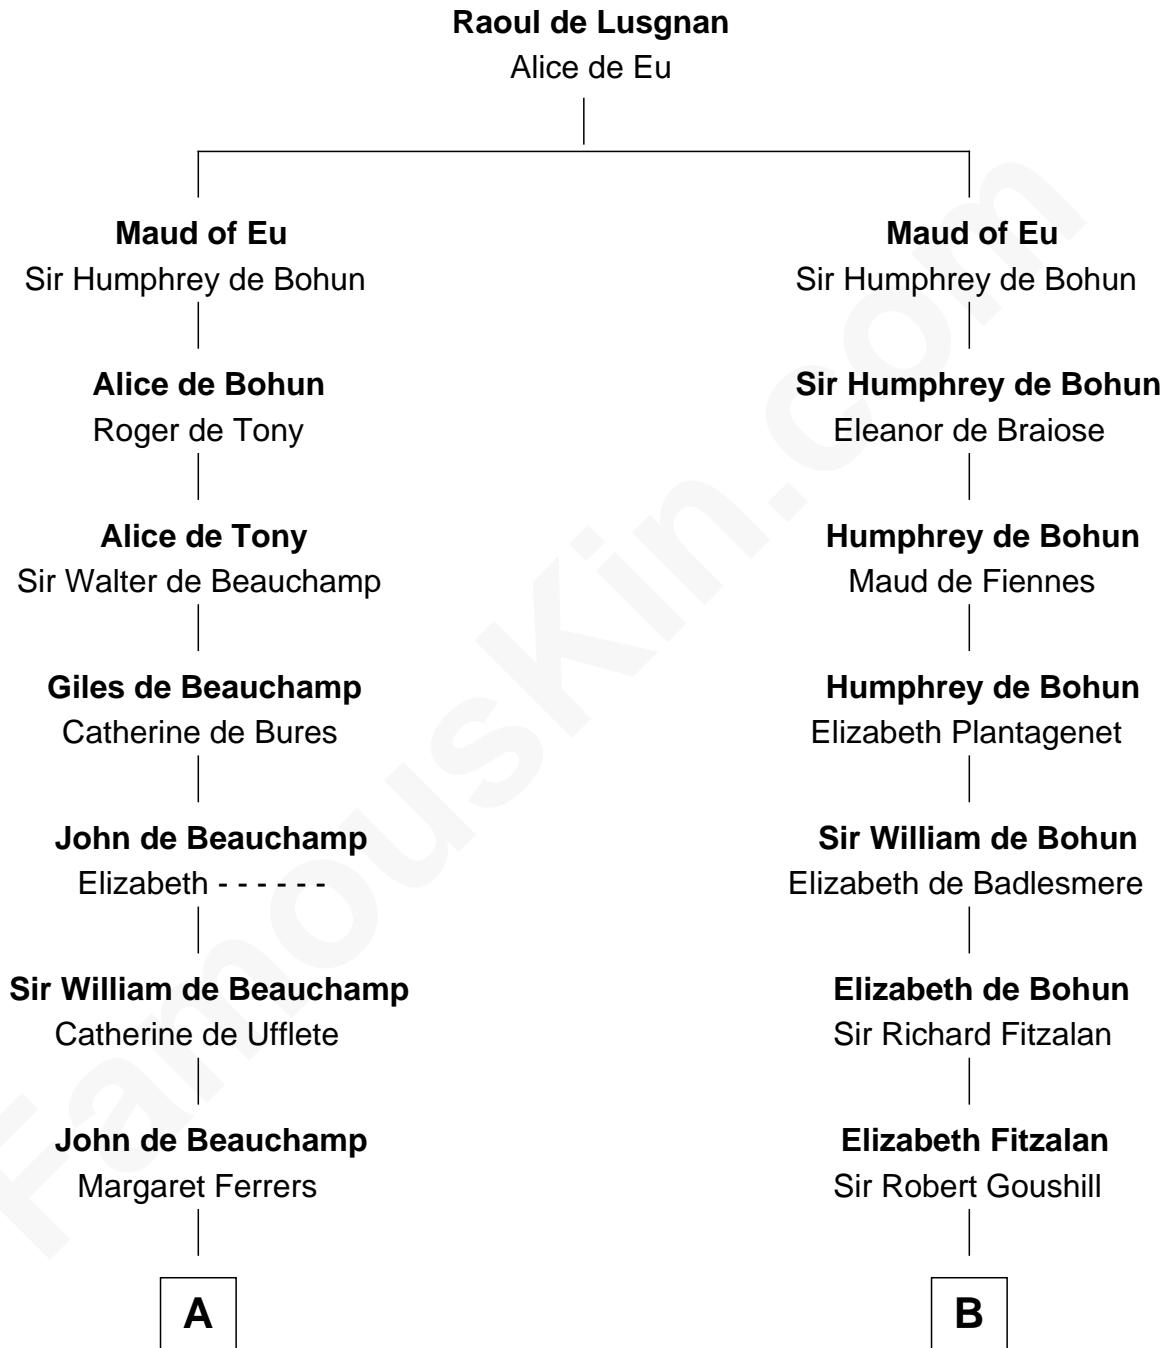

FamousKin.com

Relationship Chart of

Jack London

Author of "The Call of the Wild"

17th cousin 4 times removed of

Richard Henry Lee

Signer of the Declaration of Independence

C

—
Adam Wellman

Esther Mann

—
Joel Wellman

Betsey Baker

—
Marshall Daniel Wellman

Eleanor Garrett Jones

—
Flora Wellman

William Henry Chaney