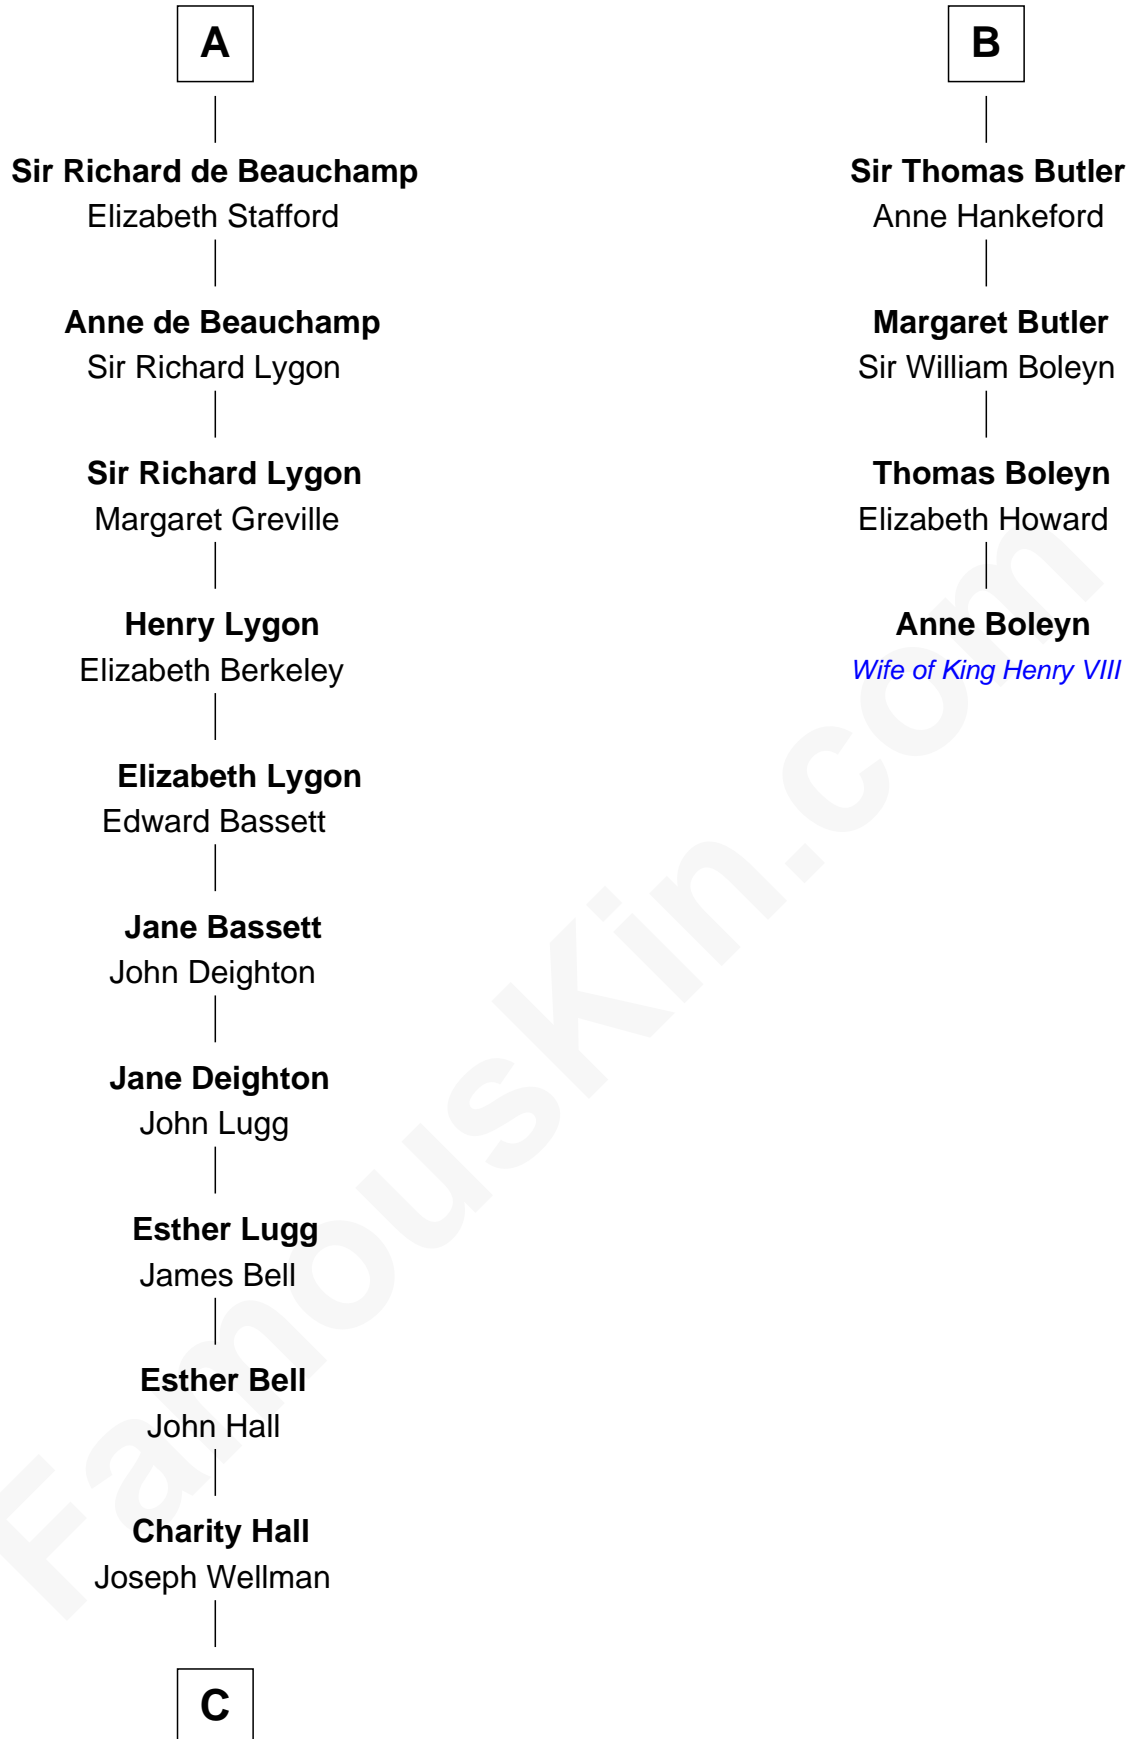

FamousKin.com

Relationship Chart of

Jack London

Author of "The Call of the Wild"

10th cousin 11 times removed of

Anne Boleyn

2nd Wife of King Henry VIII

C

—
Adam Wellman

Esther Mann

—
Joel Wellman

Betsey Baker

—
Marshall Daniel Wellman

Eleanor Garrett Jones

—
Flora Wellman

William Henry Chaney