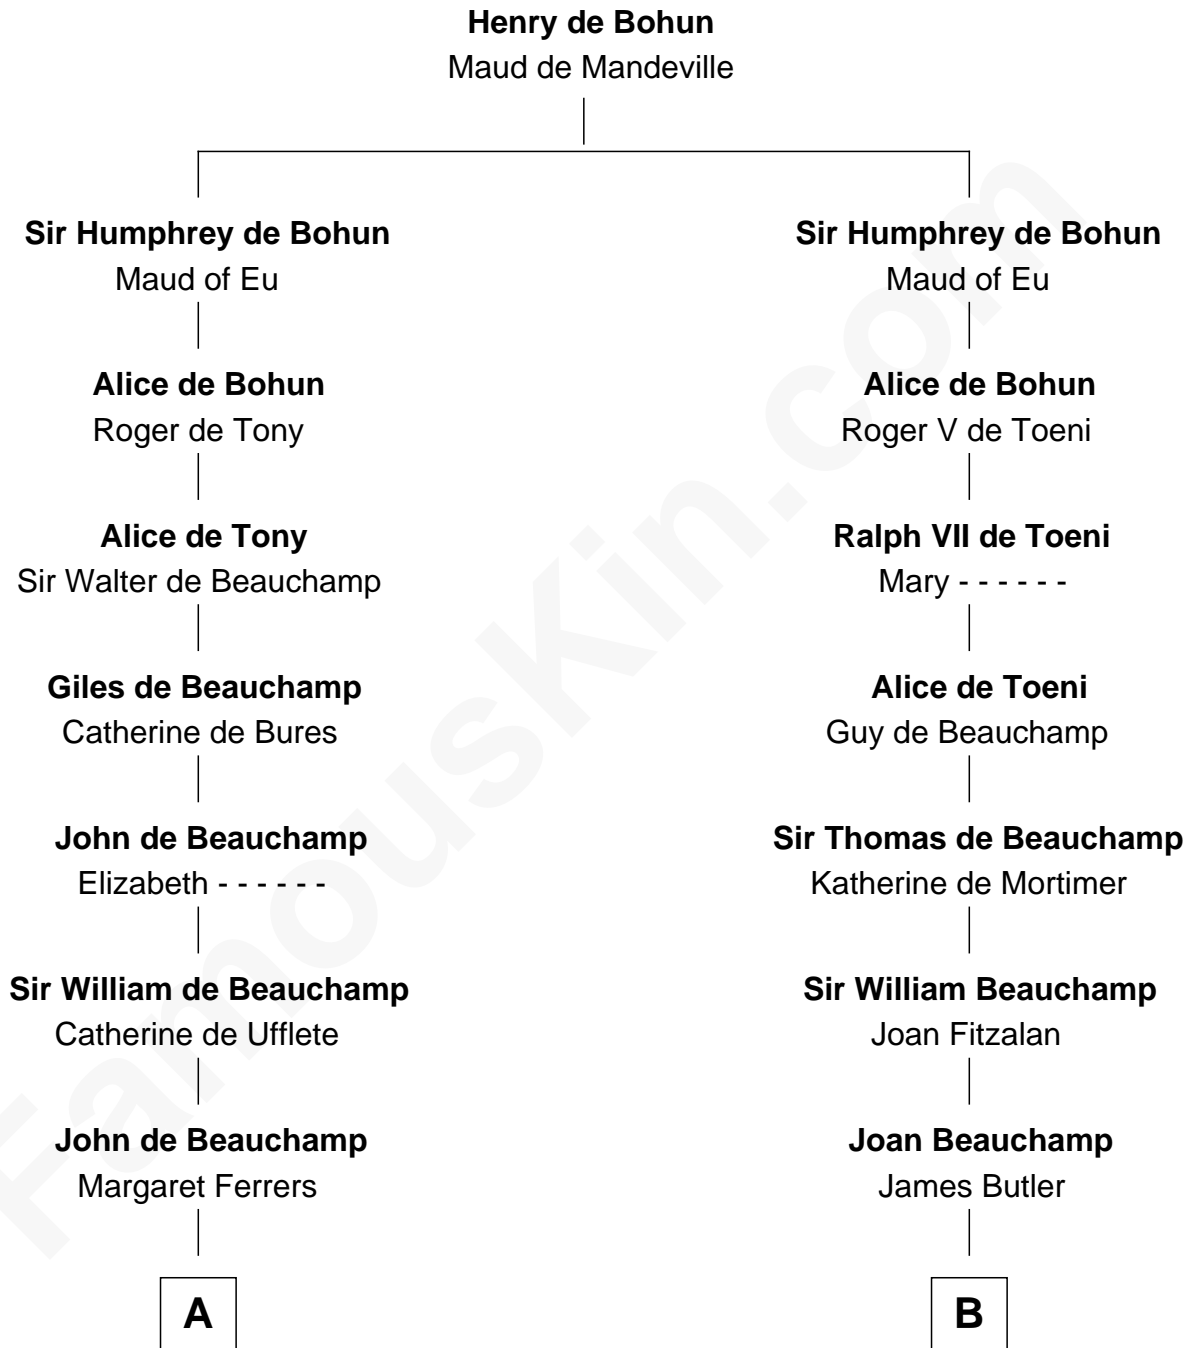

FamousKin.com

Relationship Chart of

Jack London

Author of "The Call of the Wild"

10th cousin 11 times removed of

Anne Boleyn

2nd Wife of King Henry VIII

C

—
Adam Wellman

Esther Mann

—
Joel Wellman

Betsey Baker

—
Marshall Daniel Wellman

Eleanor Garrett Jones

—
Flora Wellman

William Henry Chaney