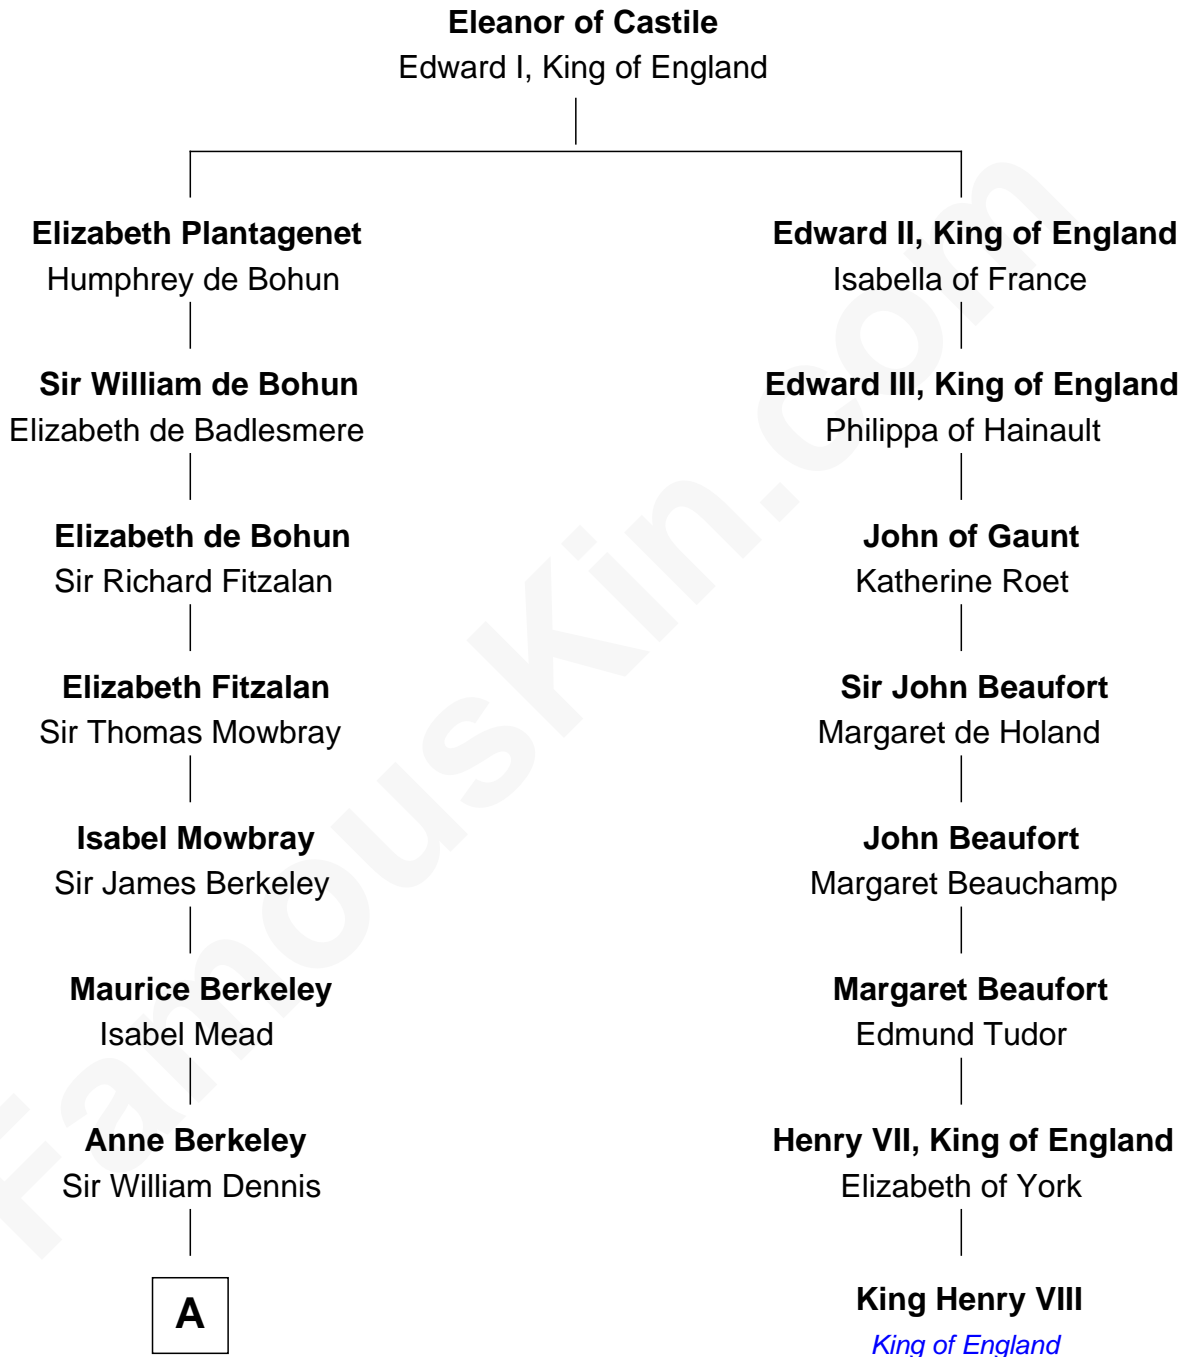

# FamousKin.com Relationship Chart of

**Jack London**

*Author of "The Call of the Wild"*

7th cousin 12 times removed of

**King Henry VIII**

*King of England*

**A**

**Isabel Dennis**  
Sir John Berkeley

**Elizabeth Berkeley**  
Henry Lygon

**Elizabeth Lygon**  
Edward Bassett

**Jane Bassett**  
John Deighton

**Jane Deighton**  
John Lugg

**Esther Lugg**  
James Bell

**Esther Bell**  
John Hall

**Charity Hall**  
Joseph Wellman