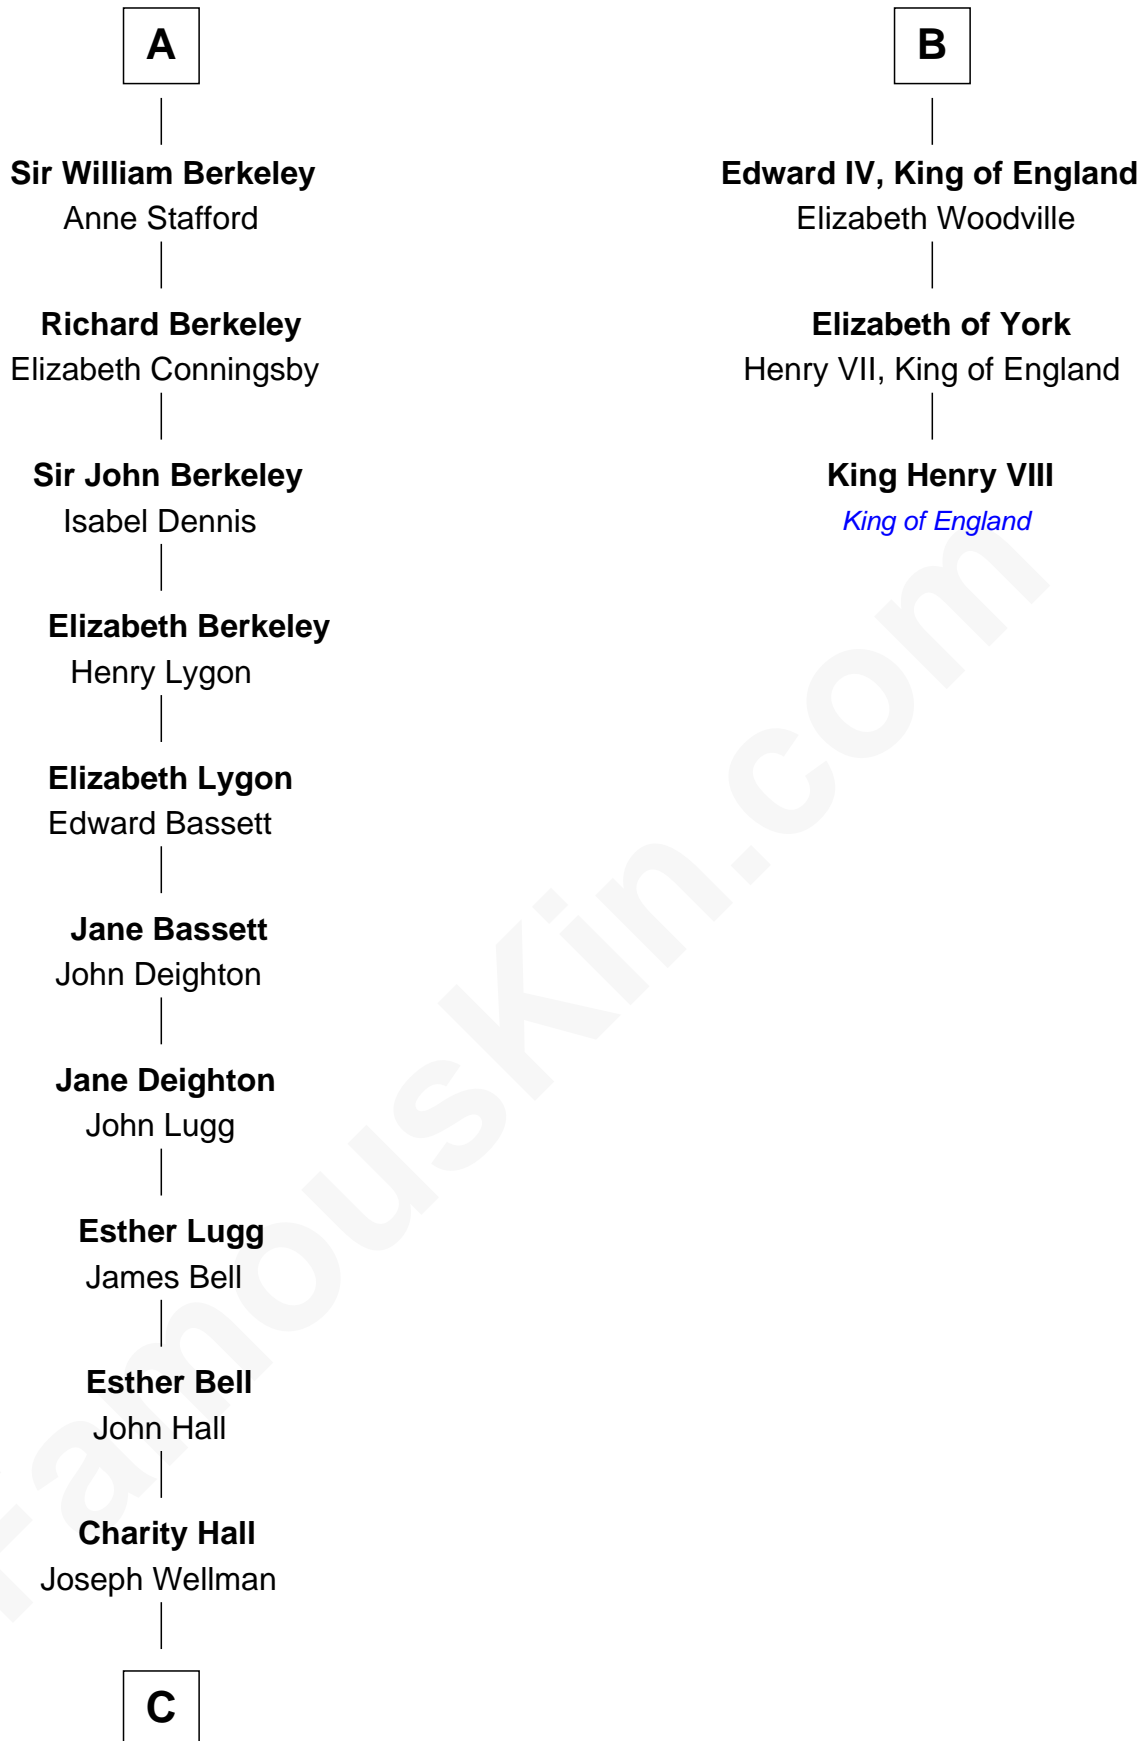

# FamousKin.com Relationship Chart of

**Jack London**

*Author of "The Call of the Wild"*

9th cousin 12 times removed of

**King Henry VIII**

*King of England*

**Sir Roger de Quincy**

Helen of Galloway