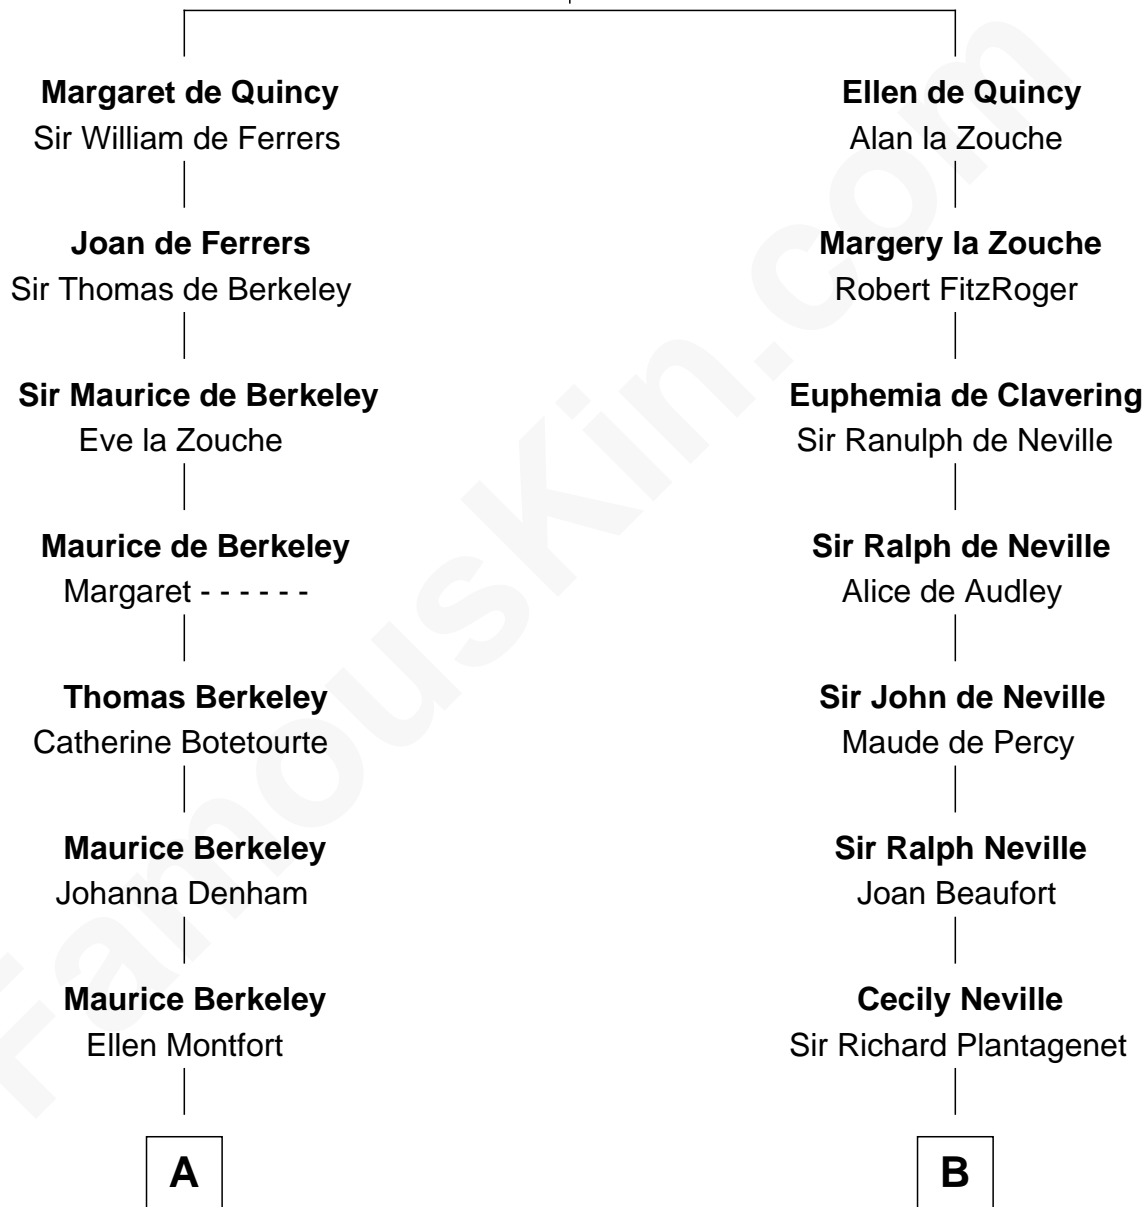

# FamousKin.com Relationship Chart of

**Jack London**

*Author of "The Call of the Wild"*

9th cousin 12 times removed of

**King Henry VIII**

*King of England*

**Sir Roger de Quincy**

Helen of Galloway

**C**

—  
**Adam Wellman**

Esther Mann

—  
**Joel Wellman**

Betsey Baker

—  
**Marshall Daniel Wellman**

Eleanor Garrett Jones

—  
**Flora Wellman**

William Henry Chaney

—  
**Jack London**

*Author of "The Call of the Wild"*