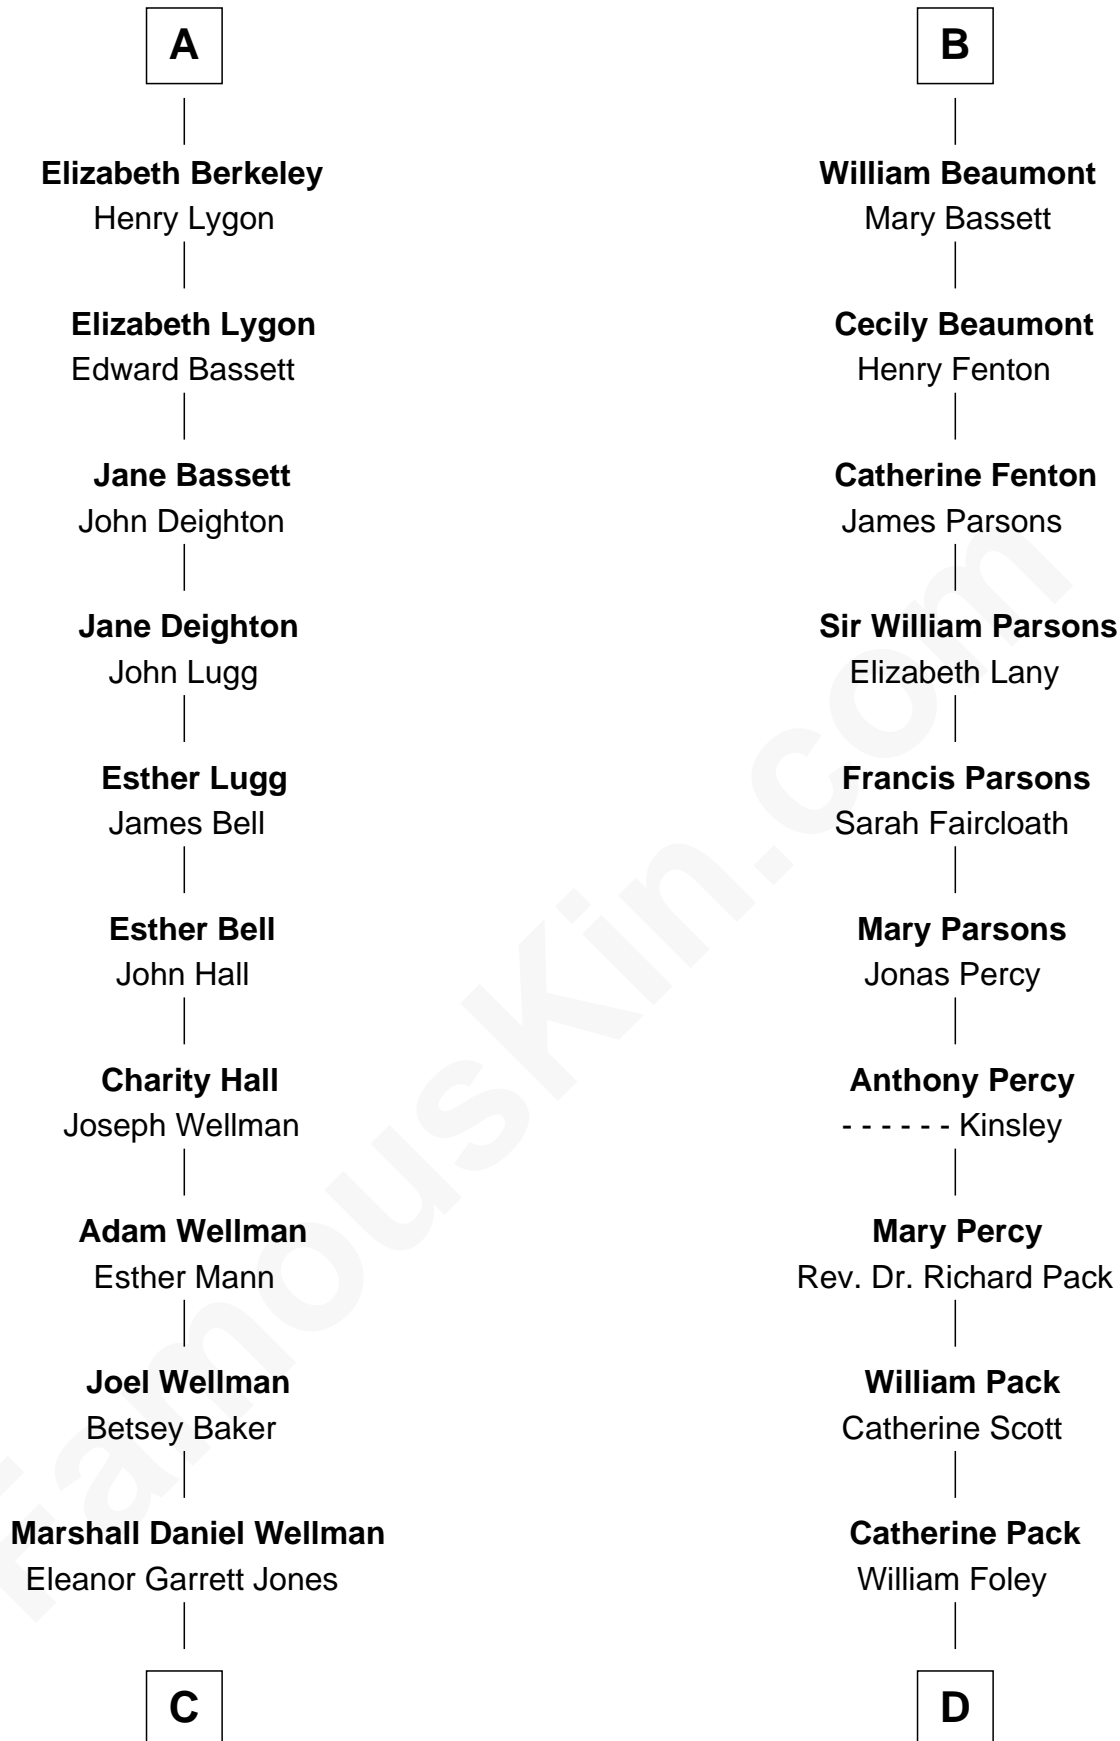

# FamousKin.com Relationship Chart of

**Jack London**

*Author of "The Call of the Wild"*

18th cousin of

**Sir Arthur Conan Doyle**

*Author, "Sherlock Holmes"*

**Humphrey de Bohun**

Elizabeth Plantagenet

**Sir William de Bohun**  
Elizabeth de Badlesmere

**Elizabeth de Bohun**  
Sir Richard Fitzalan

**Elizabeth Fitzalan**  
Sir Thomas Mowbray

**Isabel Mowbray**  
Sir James Berkeley

**Maurice Berkeley**  
Isabel Mead

**Anne Berkeley**  
Sir William Dennis

**Isabel Dennis**  
Sir John Berkeley

**A**

**Eleanor de Bohun**  
Sir James le Boteler

**Pernel le Boteler**  
Sir Gilbert Talbot

**Elizabeth Talbot**  
Sir Henry de Grey

**Margaret de Grey**  
Sir John Darcy

**John Darcy**  
Joan de Greystoke

**Joan Darcy**  
John Beaumont

**George Beaumont**  
Joan Pauncefoot

**B**

**C**

**Flora Wellman**  
William Henry Chaney

**Jack London**  
*Author of "The Call of the Wild"*