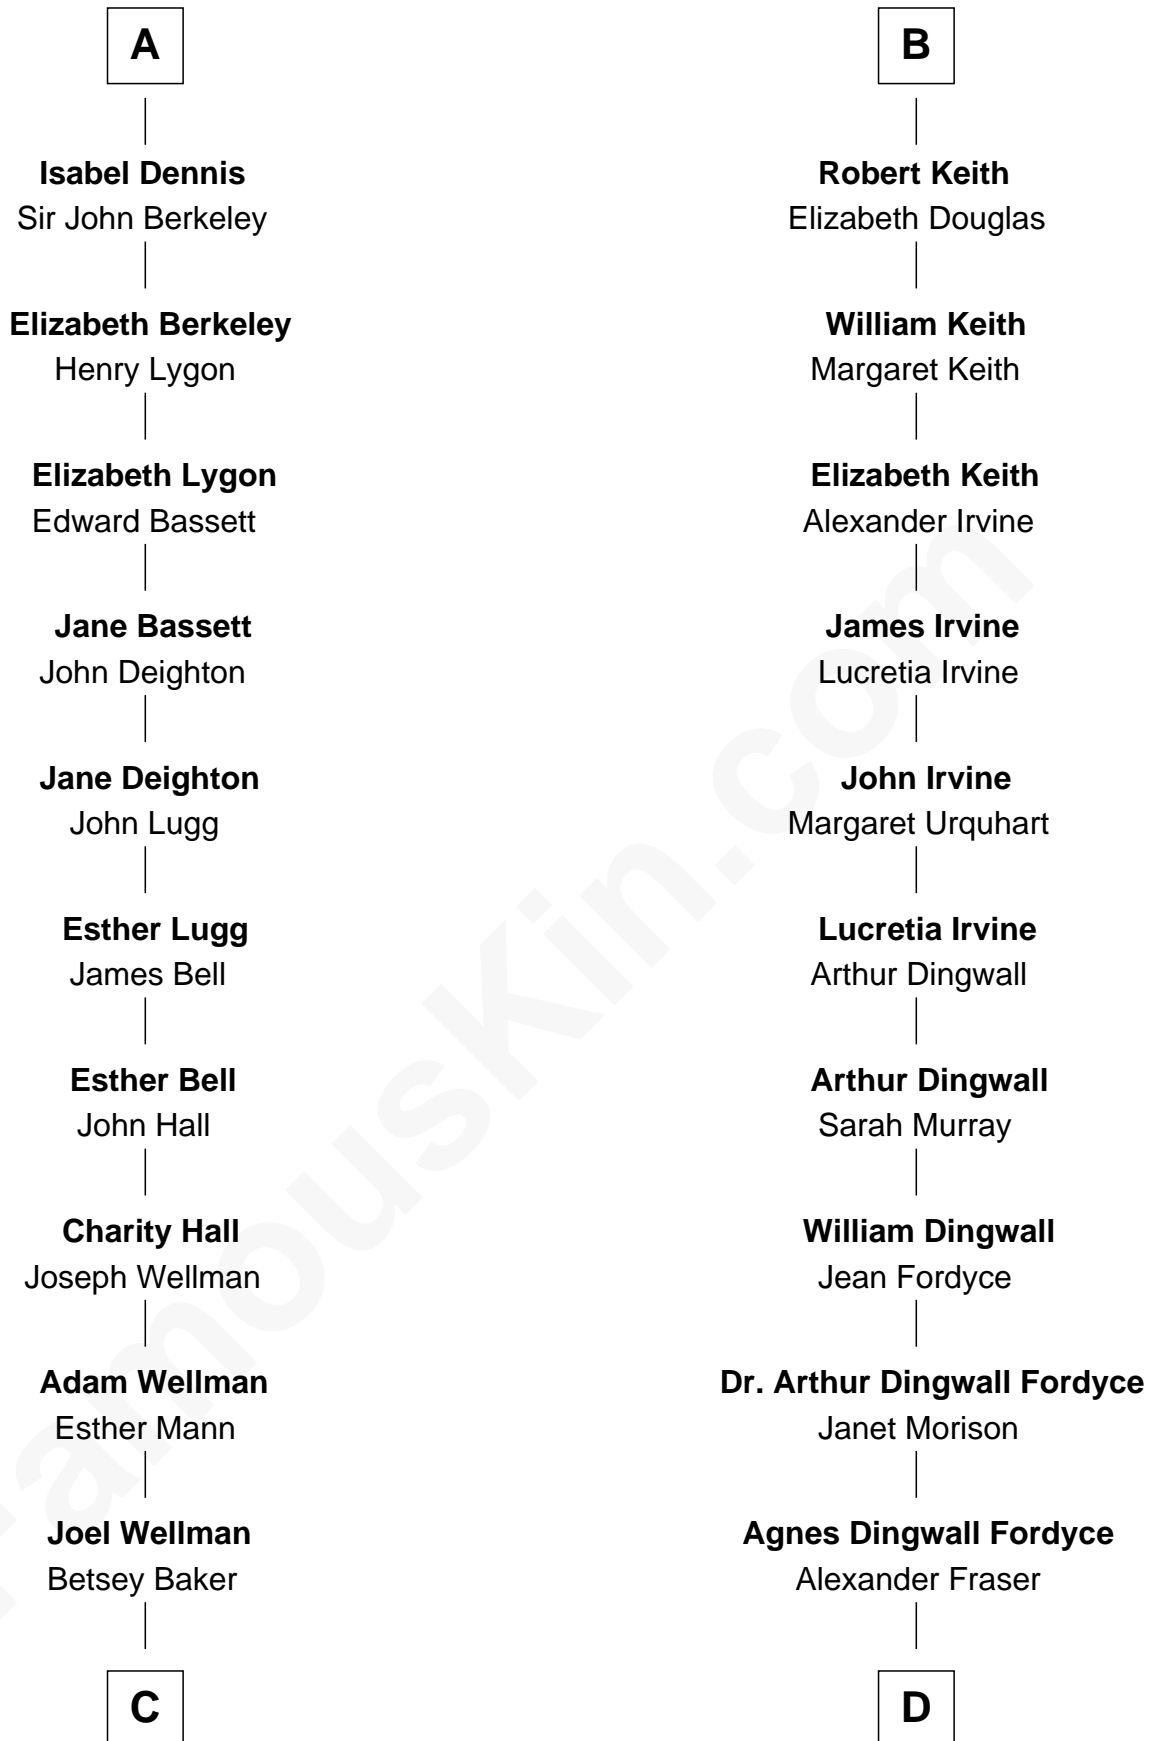

# FamousKin.com Relationship Chart of

**Jack London**

*Author of "The Call of the Wild"*

19th cousin 1 time removed of

**Alan Turing**

*WWII Codebreaker of Nazi Enigma Machine*

**C**

**Marshall Daniel Wellman**  
Eleanor Garrett Jones

**Flora Wellman**  
William Henry Chaney

**Jack London**  
*Author of "The Call of the Wild"*

**D**

**Jean Stewart Fraser**  
John Robert Turing

**Rev. John Robert Turing**  
Fanny Montague Boyd

**Julius Matheson Turing**  
Ethel Sara Stoney

**Alan Turing**  
*WWII Codebreaker of Nazi Enigma Machine*