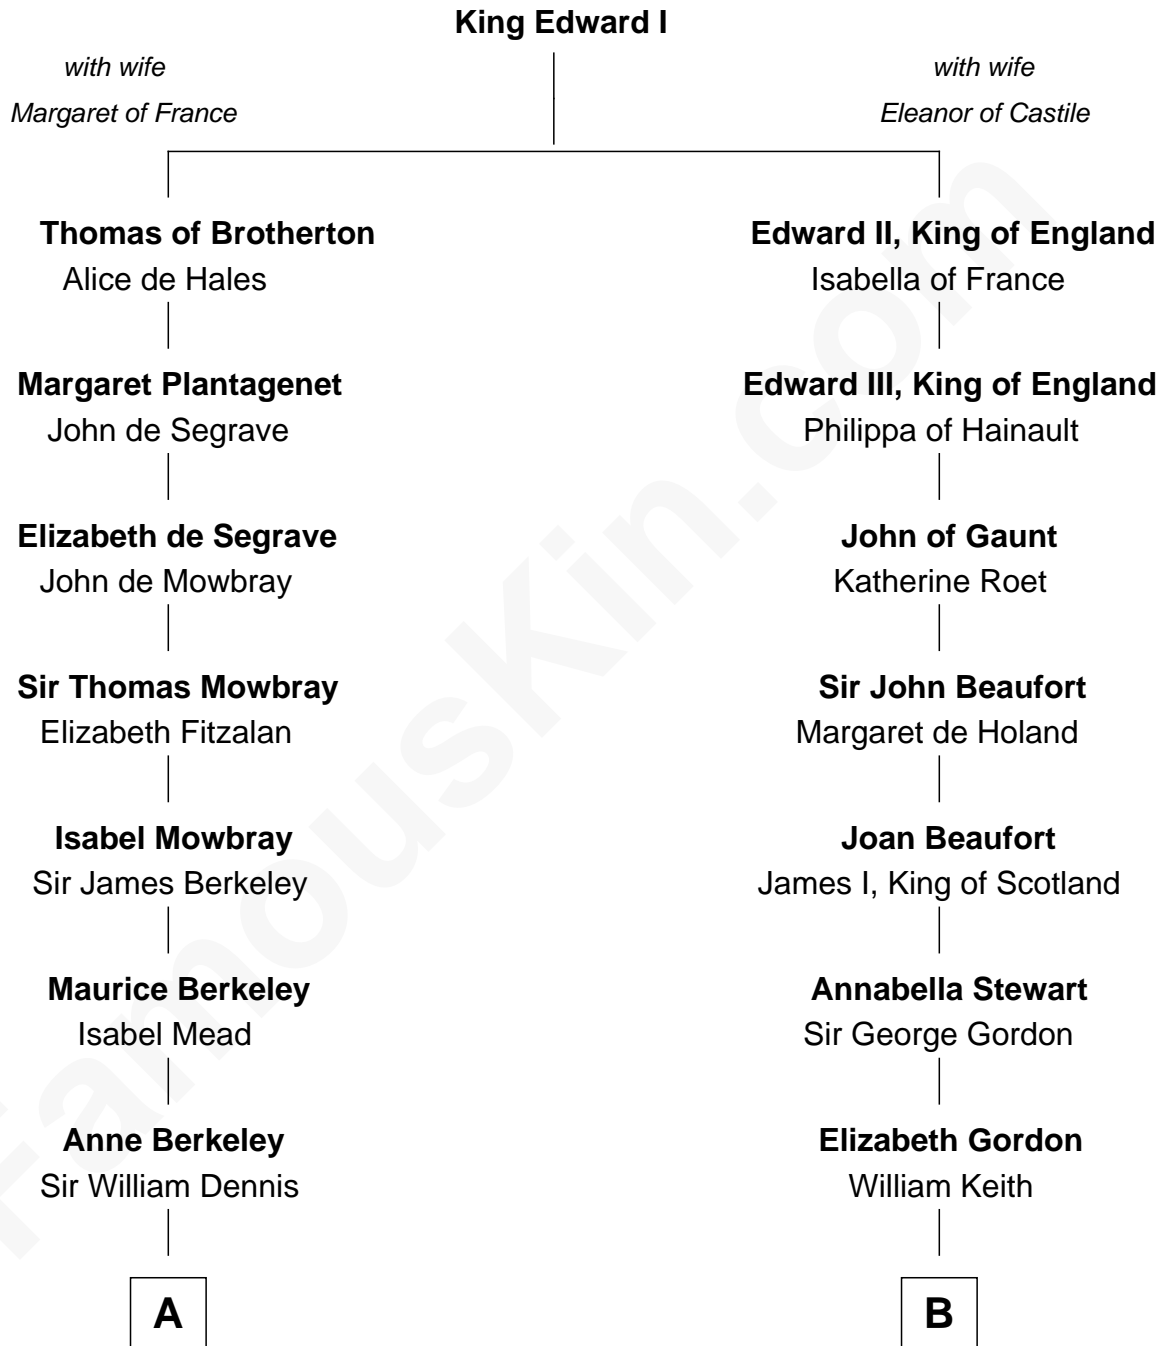

# FamousKin.com Relationship Chart of

**Jack London**

*Author of "The Call of the Wild"*

19th cousin 1 time removed of

**Alan Turing**

*WWII Codebreaker of Nazi Enigma Machine*

**C**

**Marshall Daniel Wellman**  
Eleanor Garrett Jones

**Flora Wellman**  
William Henry Chaney

**Jack London**  
*Author of "The Call of the Wild"*

**D**

**Jean Stewart Fraser**  
John Robert Turing

**Rev. John Robert Turing**  
Fanny Montague Boyd

**Julius Matheson Turing**  
Ethel Sara Stoney

**Alan Turing**  
*WWII Codebreaker of Nazi Enigma Machine*