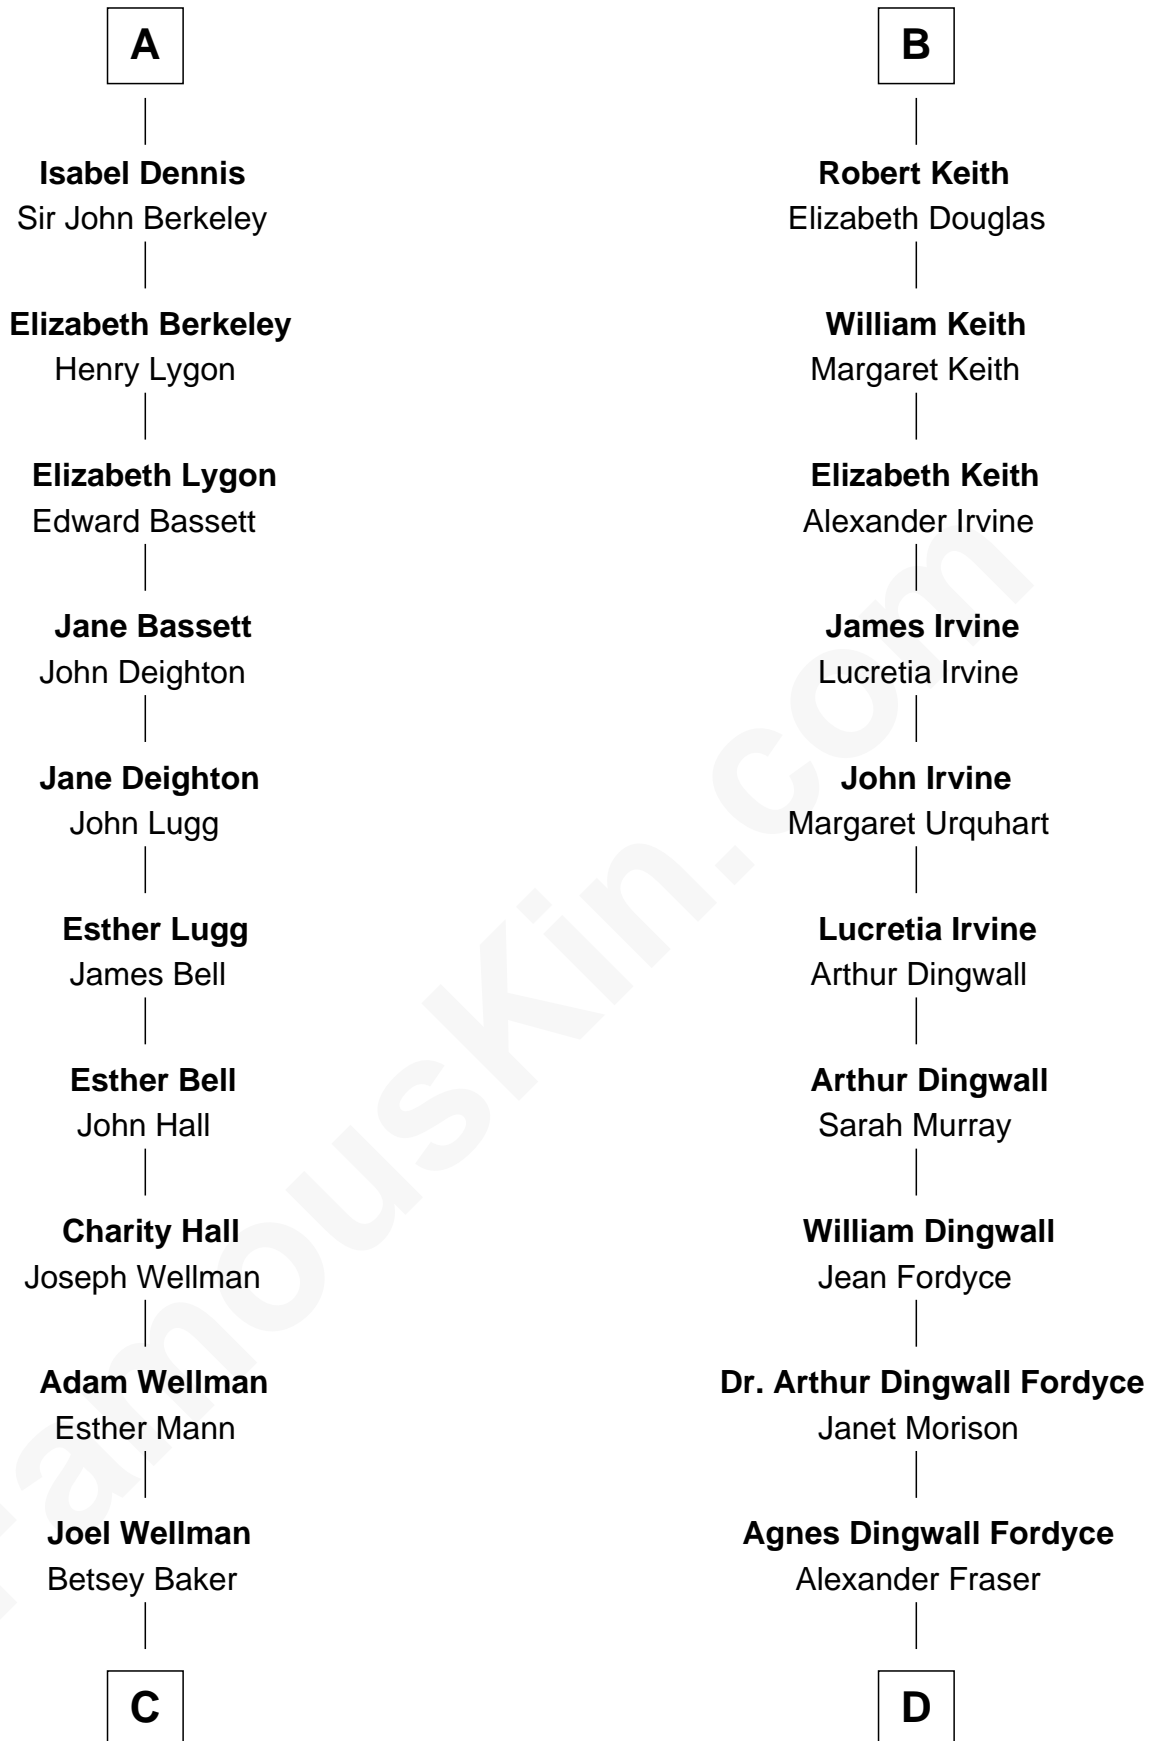

FamousKin.com Relationship Chart of

Jack London

Author of "The Call of the Wild"

19th cousin 1 time removed of

Alan Turing

WWII Codebreaker of Nazi Enigma Machine

C

Marshall Daniel Wellman

Eleanor Garrett Jones

Flora Wellman

William Henry Chaney

Jack London

Author of "The Call of the Wild"

D

Jean Stewart Fraser

John Robert Turing