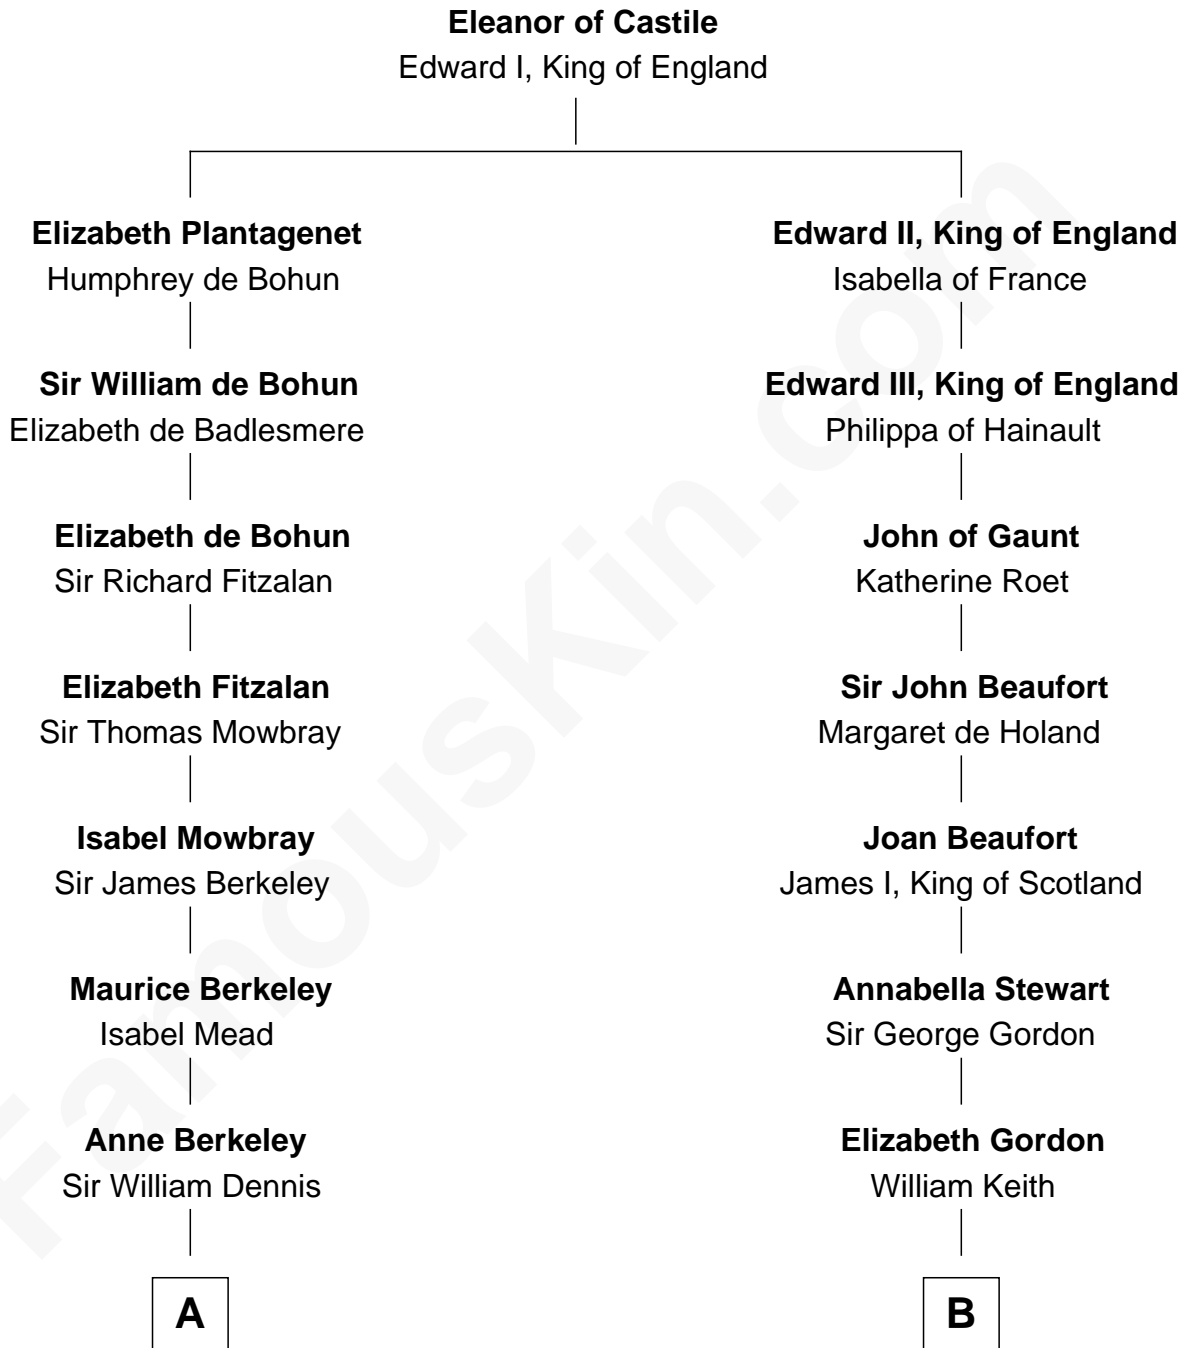

FamousKin.com Relationship Chart of

Jack London

Author of "The Call of the Wild"

19th cousin 1 time removed of

Alan Turing

WWII Codebreaker of Nazi Enigma Machine

C

Marshall Daniel Wellman

Eleanor Garrett Jones

Flora Wellman

William Henry Chaney

Jack London

Author of "The Call of the Wild"

D

Jean Stewart Fraser

John Robert Turing