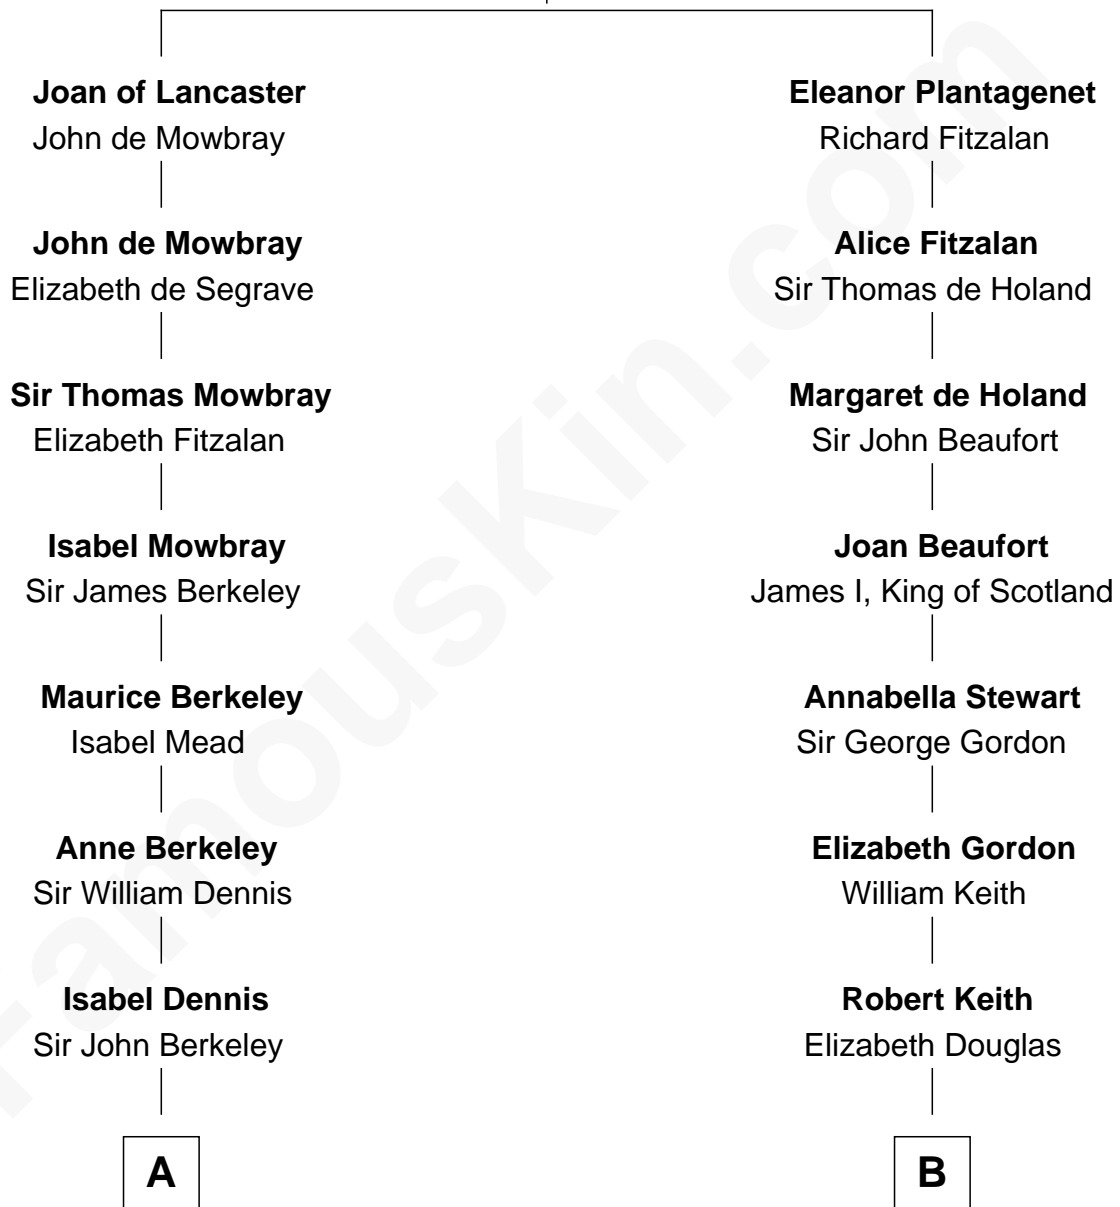

# FamousKin.com Relationship Chart of

**Jack London**

*Author of "The Call of the Wild"*

18th cousin 1 time removed of

**Alan Turing**

*WWII Codebreaker of Nazi Enigma Machine*

**Henry Plantagenet**  
Maud de Chaworth

**C**

**Flora Wellman**  
William Henry Chaney

**Jack London**  
*Author of "The Call of the Wild"*

**D**

**Rev. John Robert Turing**  
Fanny Montague Boyd

**Julius Matheson Turing**  
Ethel Sara Stoney

**Alan Turing**  
*WWII Codebreaker of Nazi Enigma Machine*