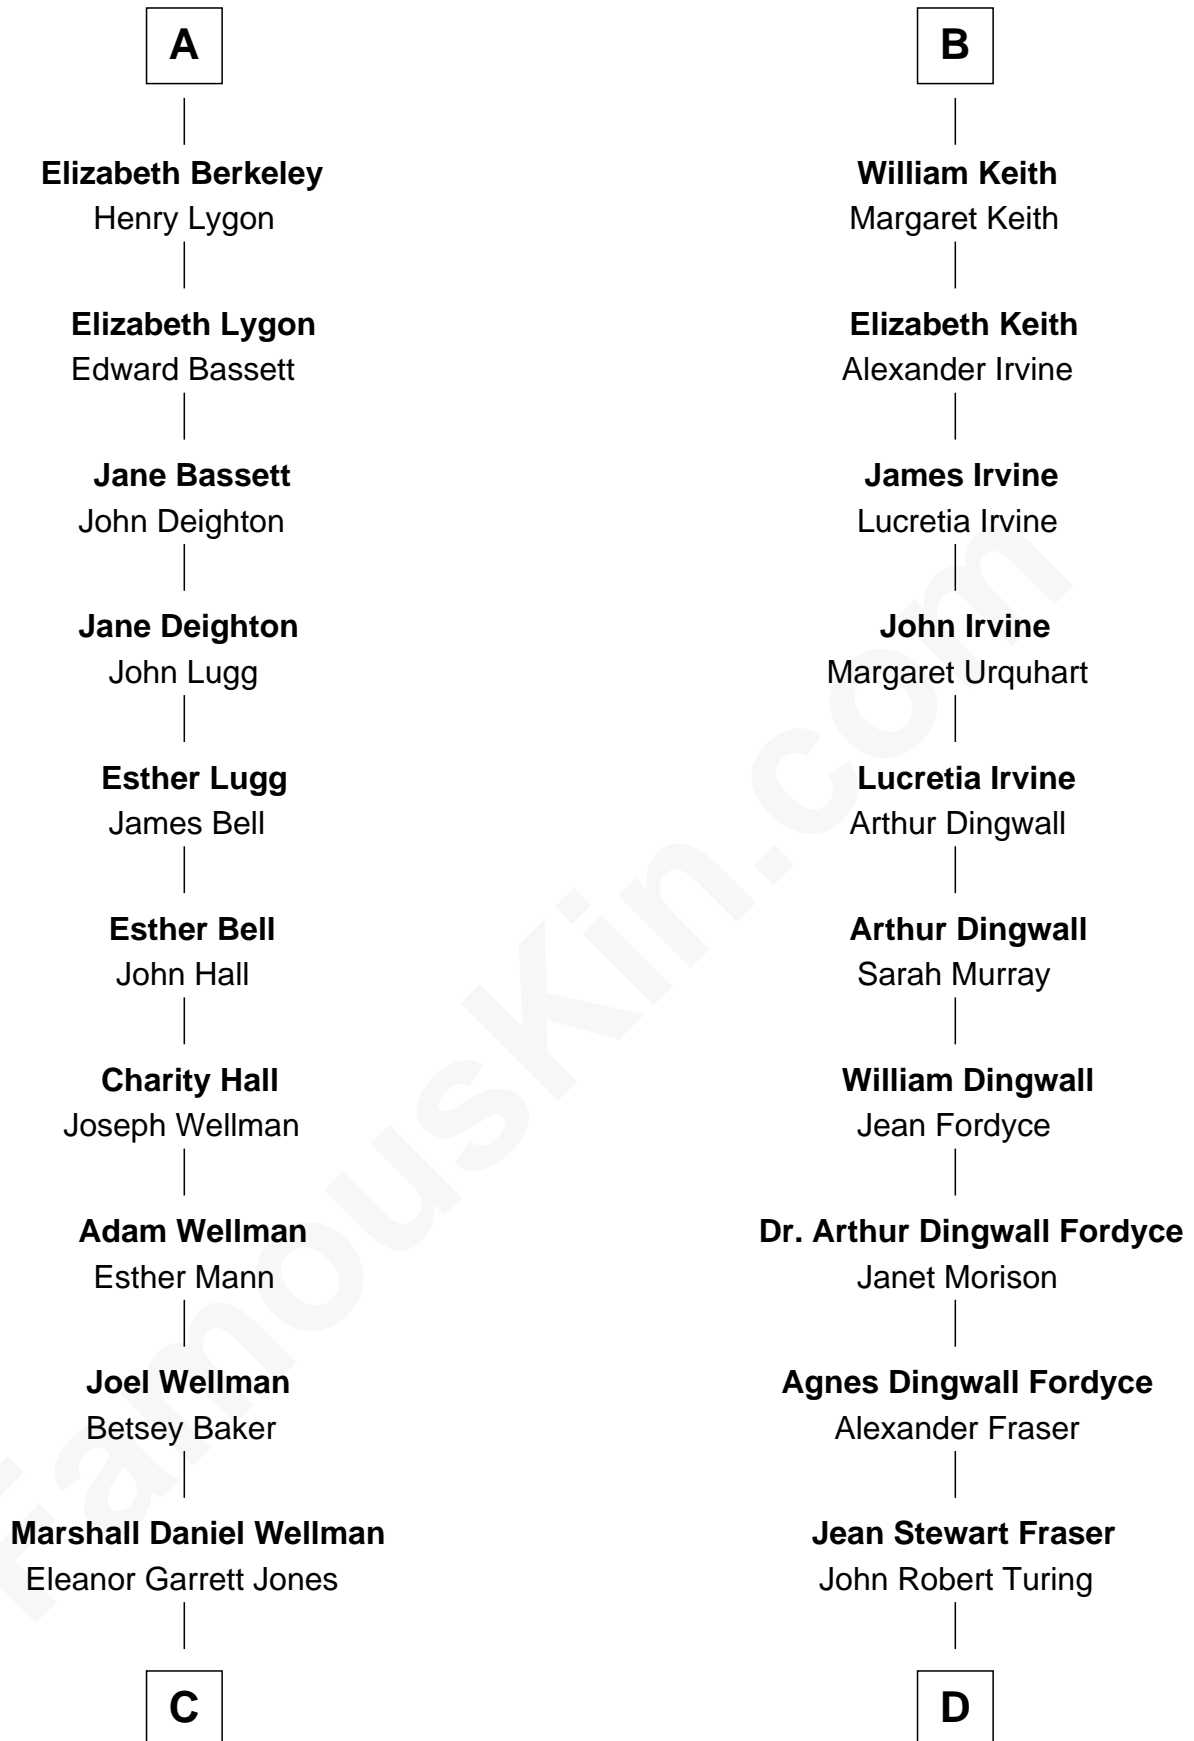

# FamousKin.com Relationship Chart of

**Jack London**

*Author of "The Call of the Wild"*

18th cousin 1 time removed of

**Alan Turing**

*WWII Codebreaker of Nazi Enigma Machine*

**Henry Plantagenet**  
Maud de Chaworth

**C**

**Flora Wellman**  
William Henry Chaney

**Jack London**  
*Author of "The Call of the Wild"*

**D**

**Rev. John Robert Turing**  
Fanny Montague Boyd

**Julius Matheson Turing**  
Ethel Sara Stoney

**Alan Turing**  
*WWII Codebreaker of Nazi Enigma Machine*