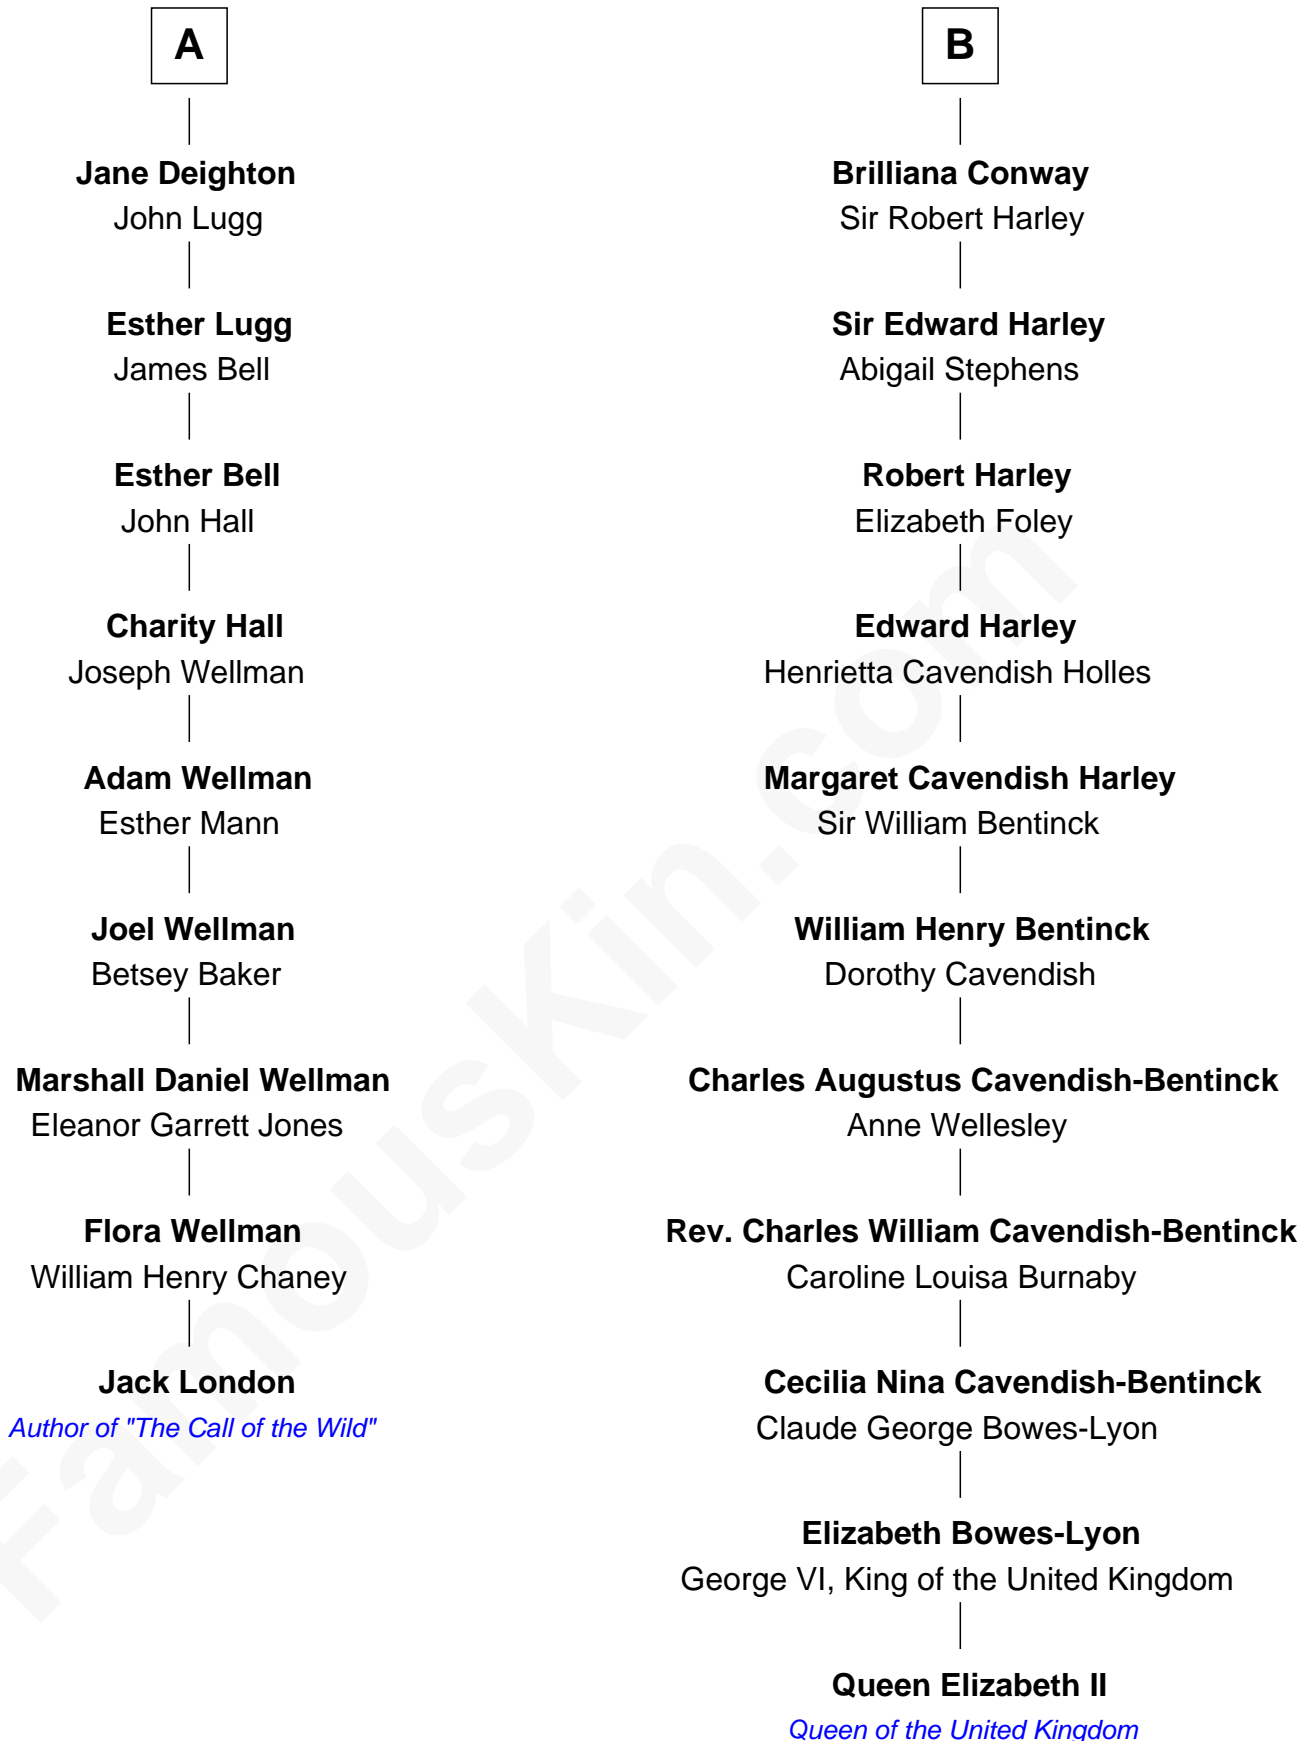

### Jack London

*Author of "The Call of the Wild"*

15th cousin 2 times removed of

### Queen Elizabeth II

*Queen of the United Kingdom*

**Sir Thomas Aylesbury**  
Katherine Pabenham

**Eleanor Aylesbury**  
Sir Humphrey Stafford

**Eleanor Aylesbury**  
Sir Humphrey Stafford

**Elizabeth Stafford**  
Sir Richard de Beauchamp

**Humphrey Stafford**  
Katherine Fray

**Anne de Beauchamp**  
Sir Richard Lygon

**Anne Stafford**  
Sir Richard Neville

**Sir Richard Lygon**  
Margaret Greville

**Margaret Neville**  
Edward Willoughby

**Henry Lygon**  
Elizabeth Berkeley

**Elizabeth Willoughby**  
Sir Fulk Greville

**Elizabeth Lygon**  
Edward Bassett

**Eleanor Greville**  
Sir John Conway

**Jane Bassett**  
John Deighton

**Sir Edward Conway**  
Dorothy Tracy

**A**

**B**

Elizabeth II photo by [Eric Draper](#)