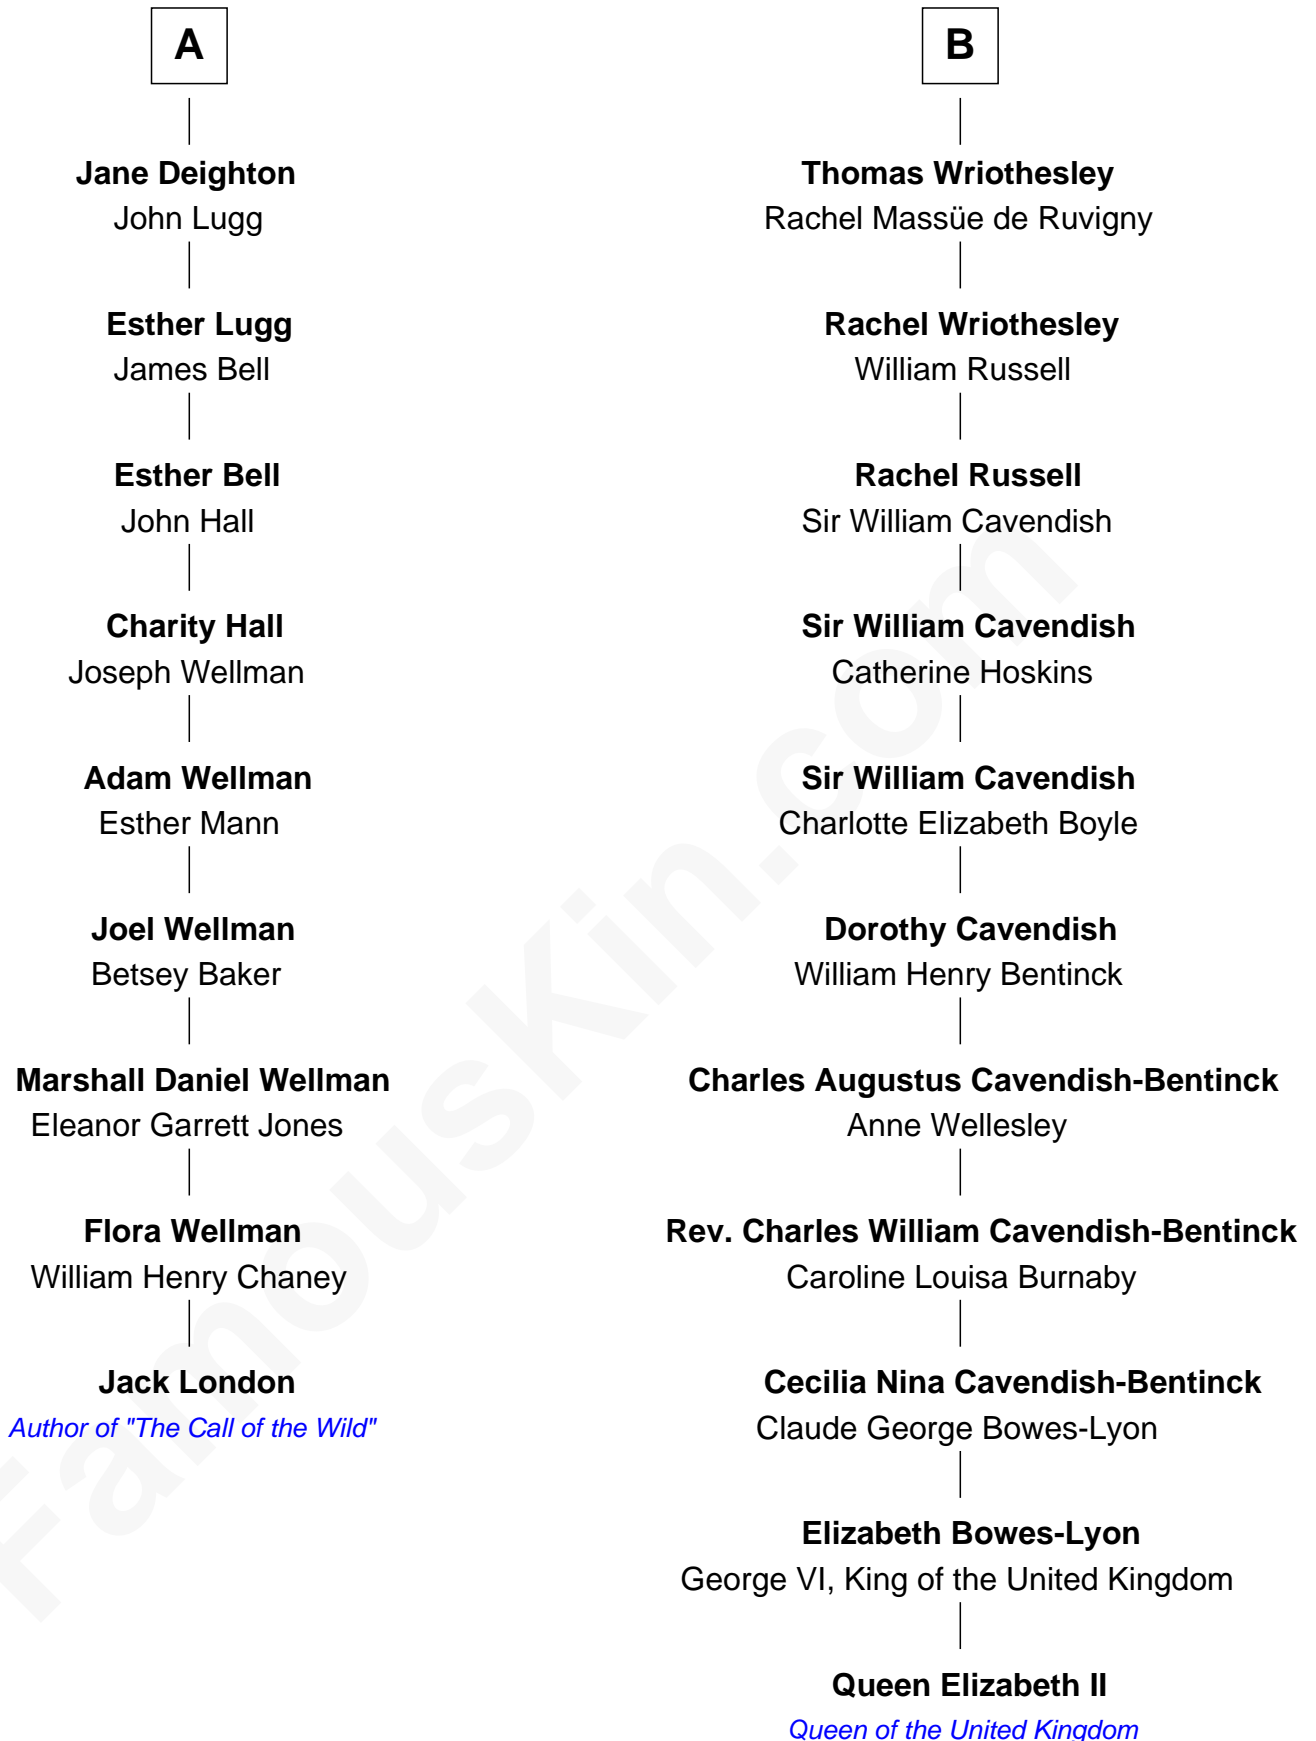

## Relationship Chart of

### Jack London

*Author of "The Call of the Wild"*

15th cousin 2 times removed of

### Queen Elizabeth II

*Queen of the United Kingdom*

**Sir Edmund Ferrers**

Ellen Roche

Elizabeth II photo by [Eric Draper](#)