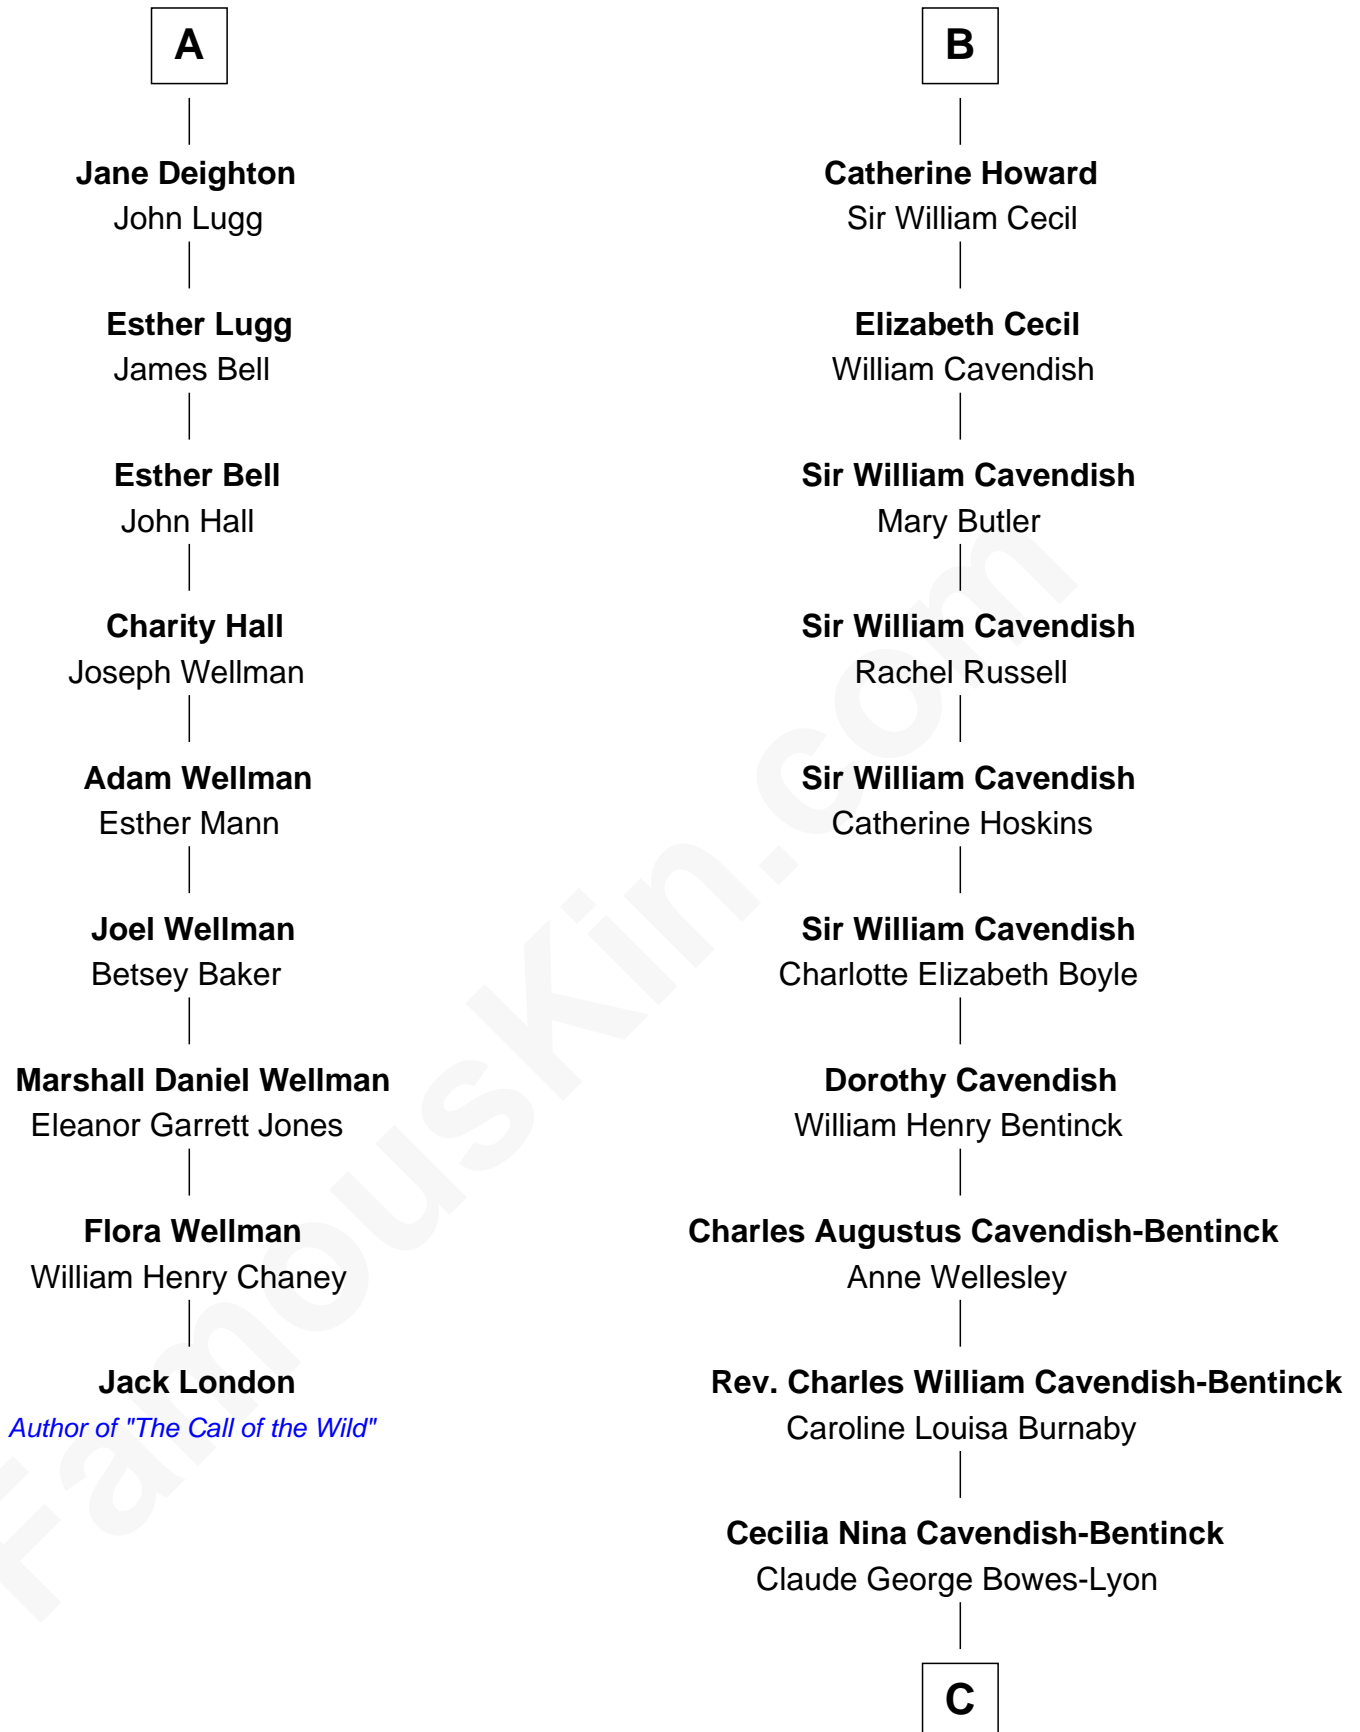

# FamousKin.com Relationship Chart of

**Jack London**

*Author of "The Call of the Wild"*

15th cousin 3 times removed of

**Queen Elizabeth II**

*Queen of the United Kingdom*

**Sir Thomas Mowbray**

Elizabeth Fitzalan

**Isabel Mowbray**  
Sir James Berkeley

**Maurice Berkeley**  
Isabel Mead

**Anne Berkeley**  
Sir William Dennis

**Isabel Dennis**  
Sir John Berkeley

**Elizabeth Berkeley**  
Henry Lygon

**Elizabeth Lygon**  
Edward Bassett

**Jane Bassett**  
John Deighton

**A**

**Margaret Mowbray**  
Sir Robert Howard

**Sir John Howard**  
Katherine Moleyns

**Sir Thomas Howard**  
Elizabeth Tilney

**Muriel Howard**  
Sir Thomas Knyvet

**Sir Henry Knyvet**  
Anne Pickering

**Sir Henry Knyvet**  
Elizabeth Stumpe

**Catherine Knyvet**  
Thomas Howard

**B**

C

**Elizabeth Bowes-Lyon**  
George VI, King of the United Kingdom

**Queen Elizabeth II**  
*Queen of the United Kingdom*

FamousKin.com