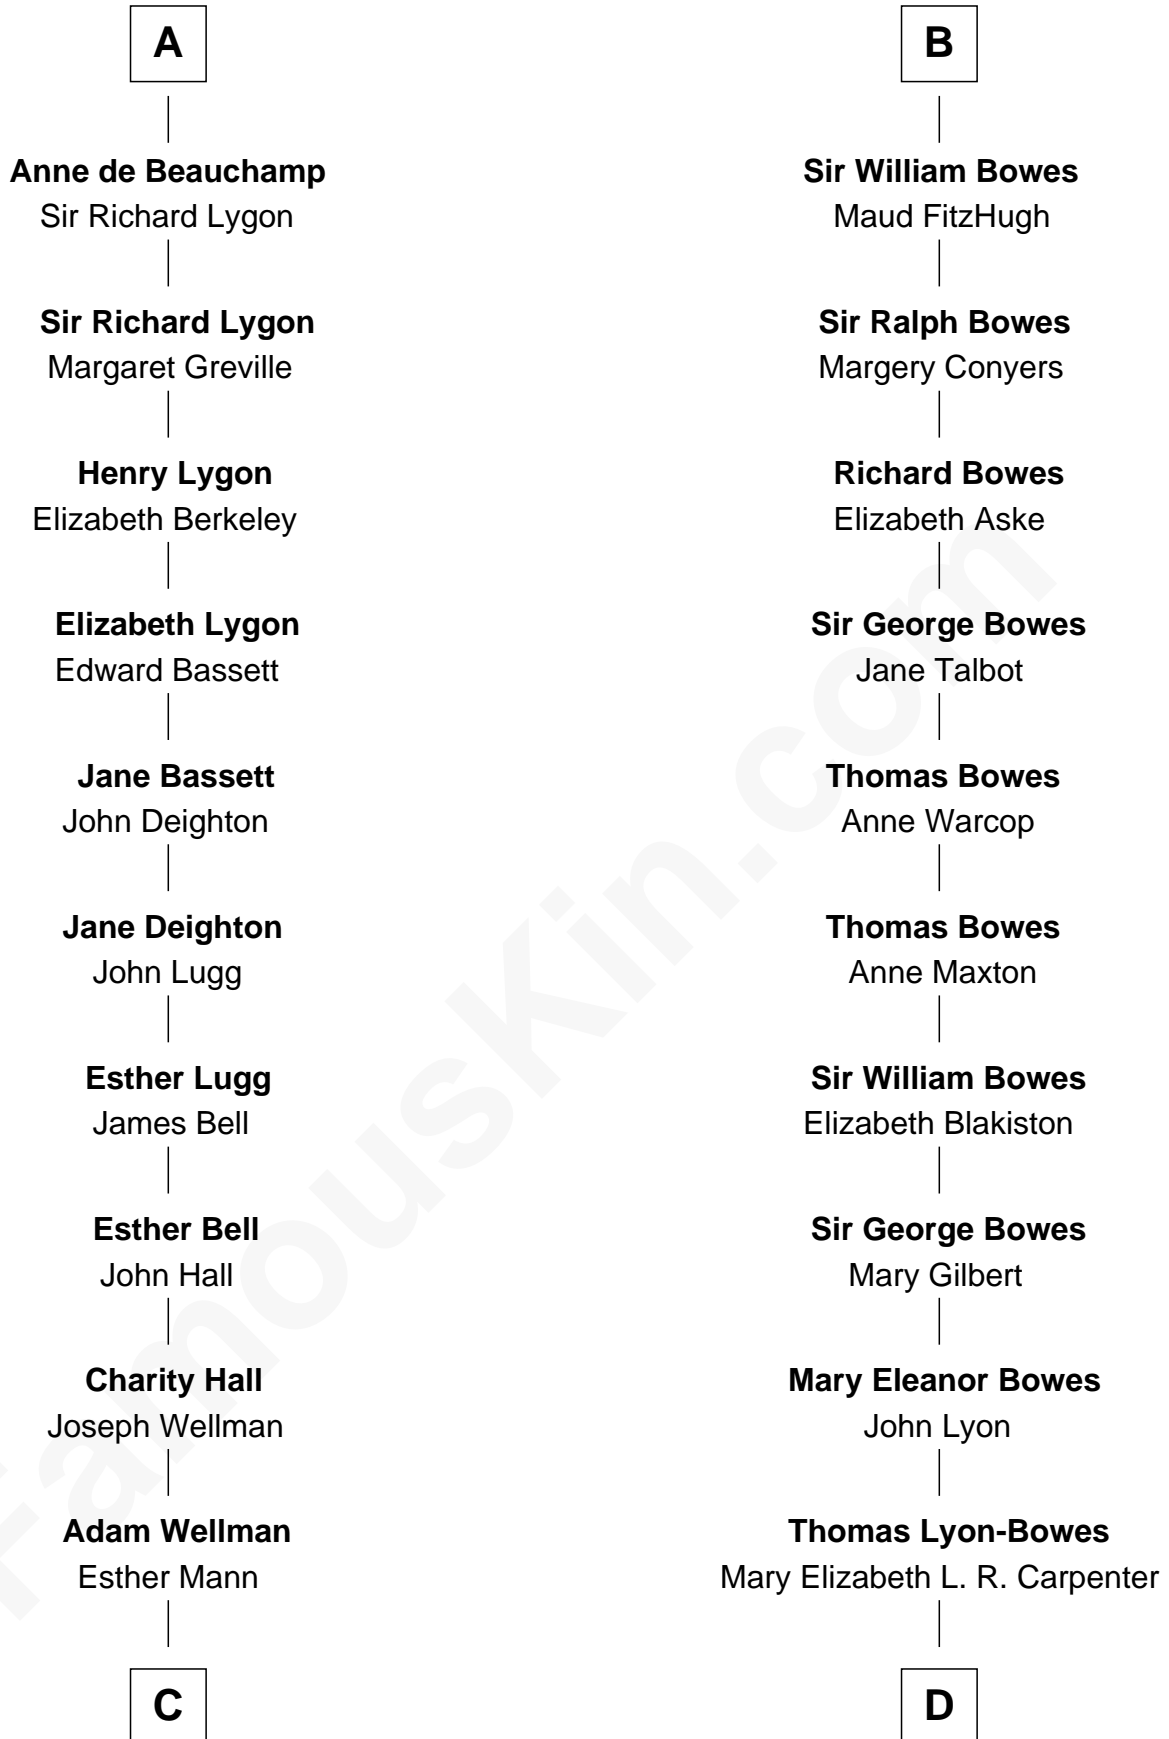

# FamousKin.com Relationship Chart of

**Jack London**

*Author of "The Call of the Wild"*

20th cousin 1 time removed of

**Queen Elizabeth II**

*Queen of the United Kingdom*

Elizabeth II photo by [Eric Draper](#)