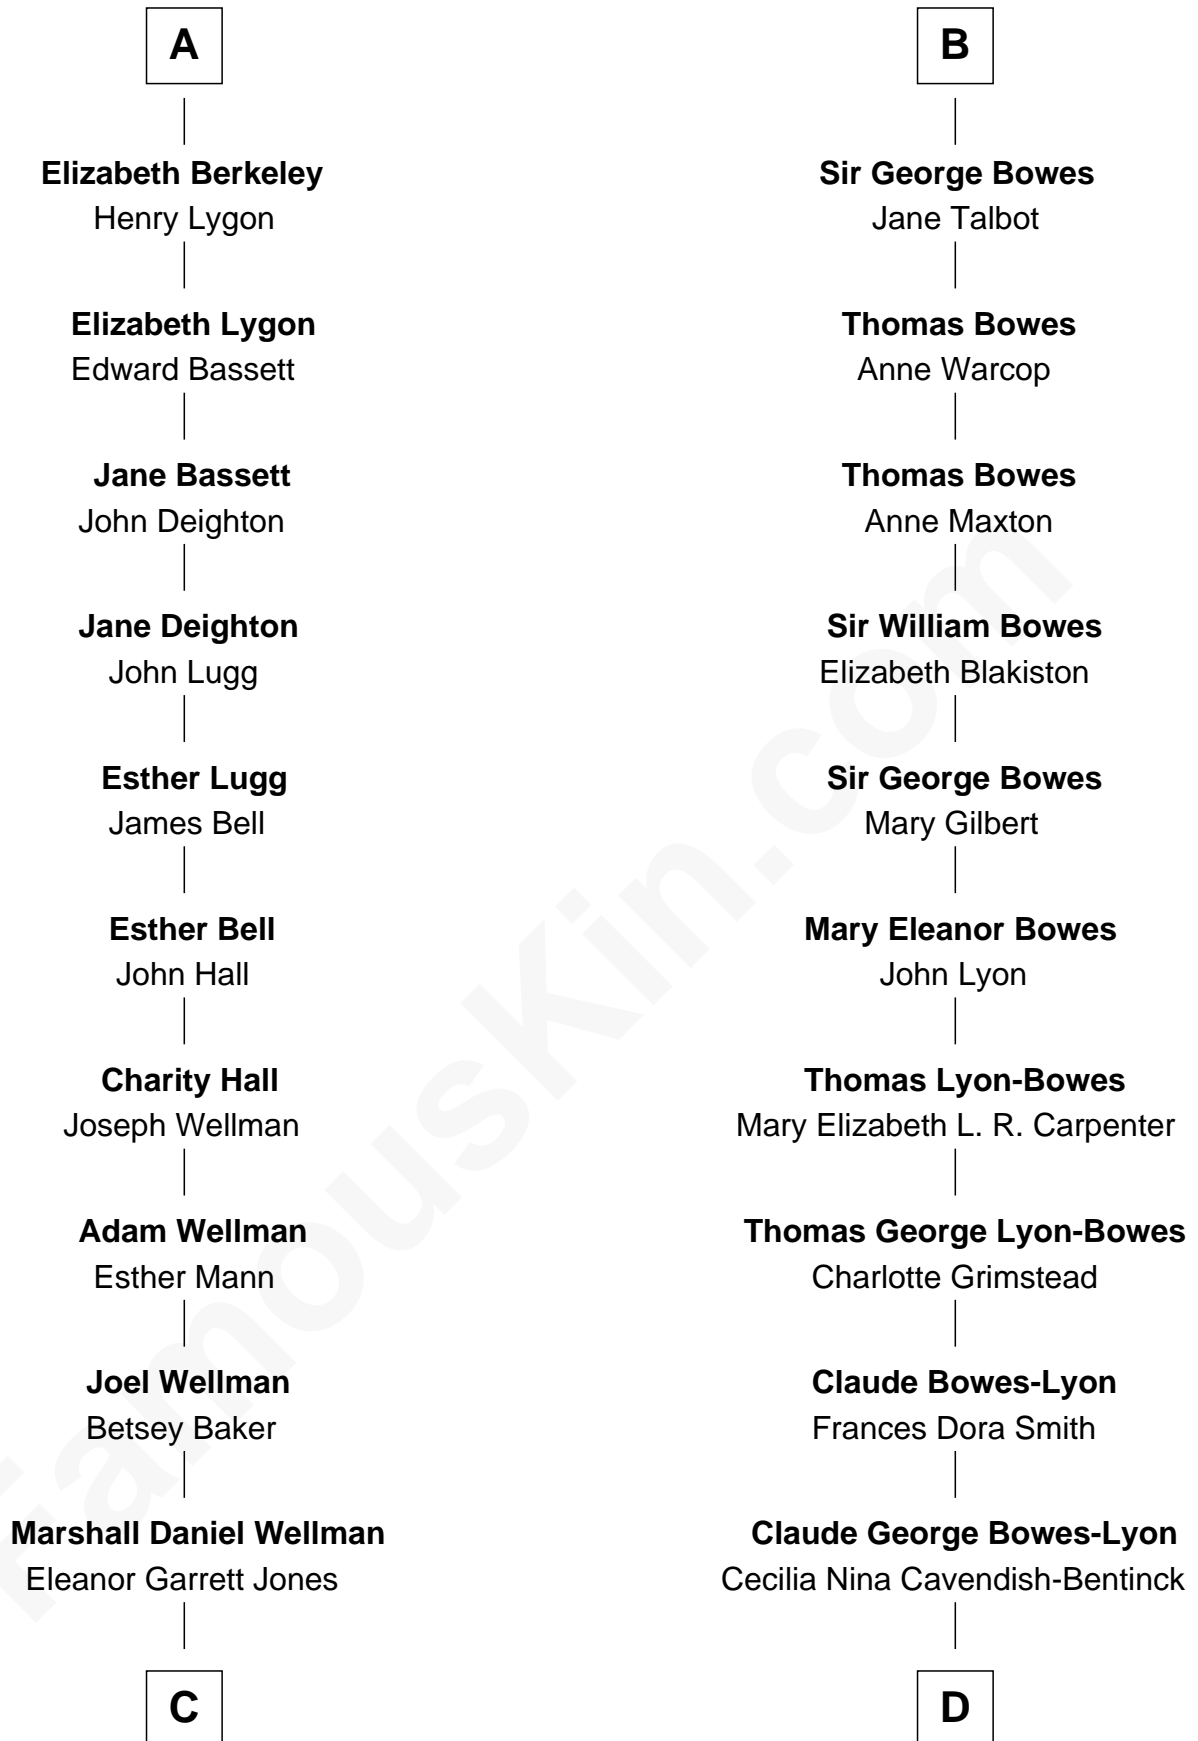

FamousKin.com Relationship Chart of

Jack London

Author of "The Call of the Wild"

18th cousin of

Queen Elizabeth II

Queen of the United Kingdom

Sir Maurice de Berkeley

Eve la Zouche

Maud FitzHugh

Sir Ralph Bowes

Margery Conyers

Richard Bowes

Elizabeth Aske

B

C

Flora Wellman
William Henry Chaney