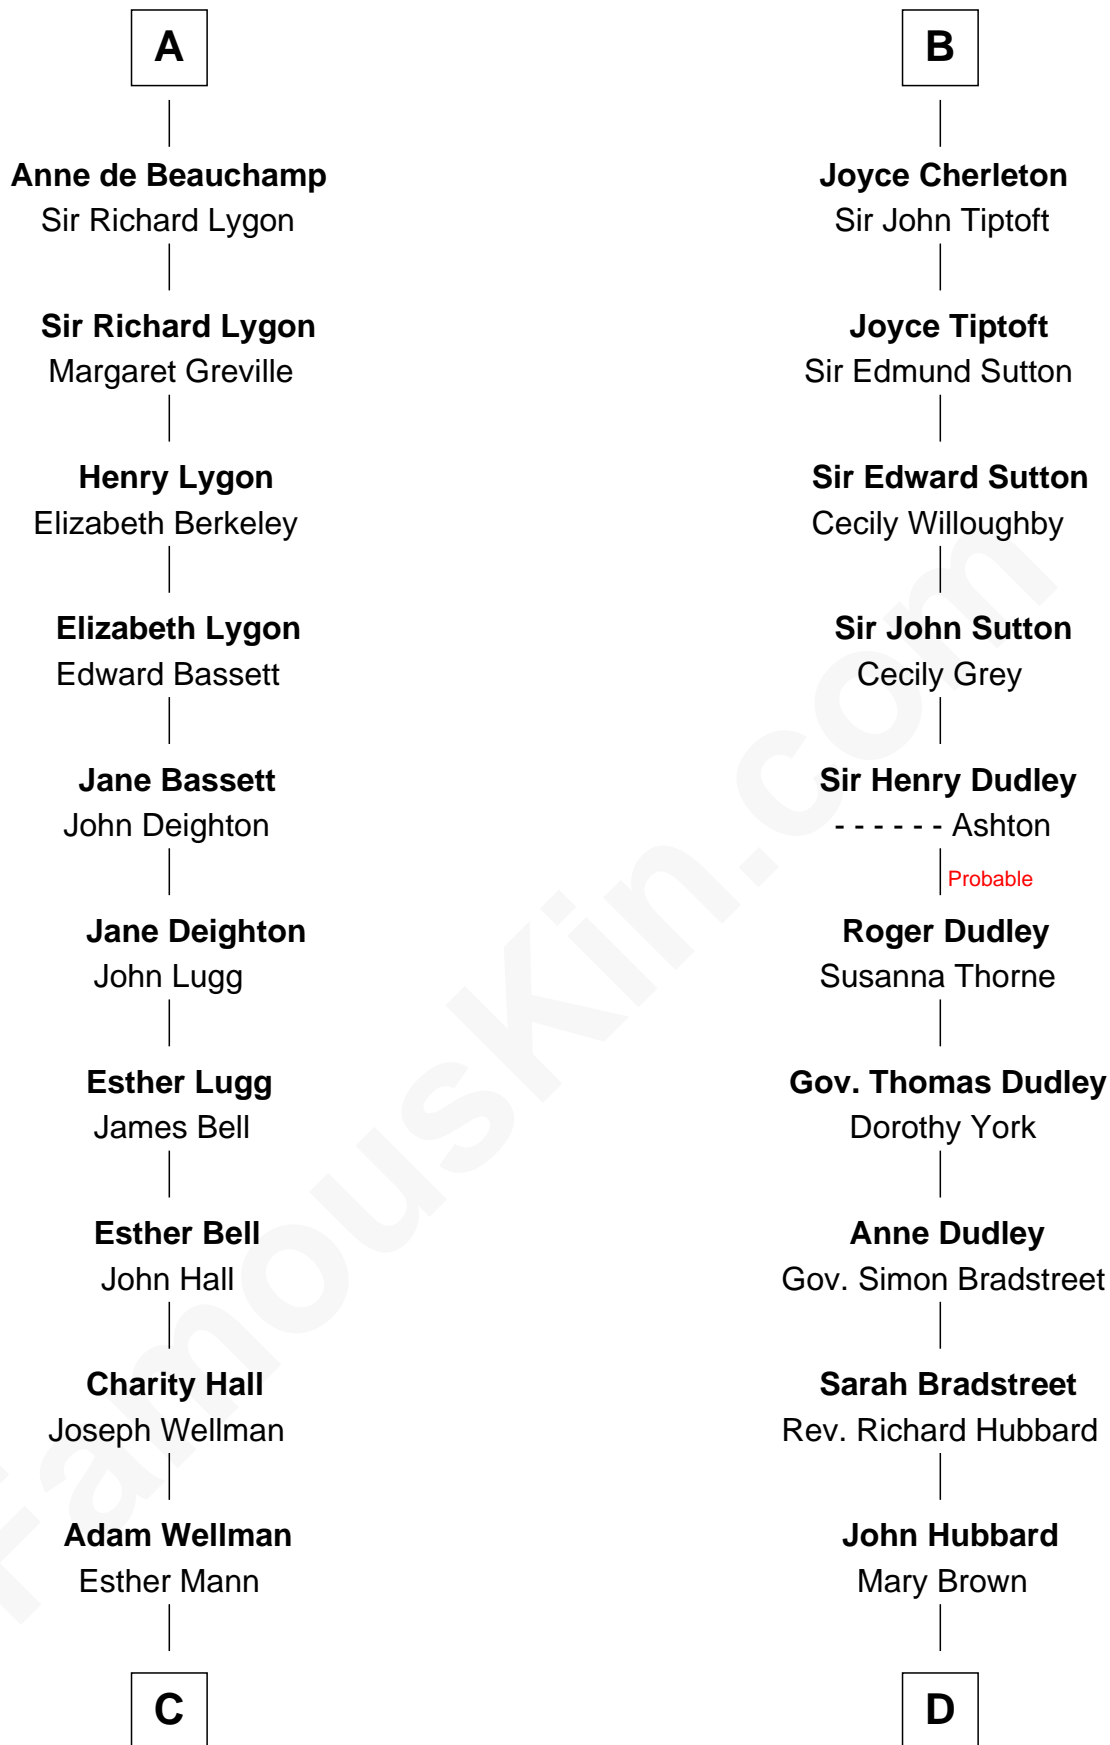

## Relationship Chart of

### Jack London

*Author of "The Call of the Wild"*

19th cousin 1 time removed of

### Jane (Appleton) Pierce

*First Lady of President Franklin Pierce*

**C**

**Joel Wellman**

Betsey Baker

**Marshall Daniel Wellman**

Eleanor Garrett Jones

**Flora Wellman**