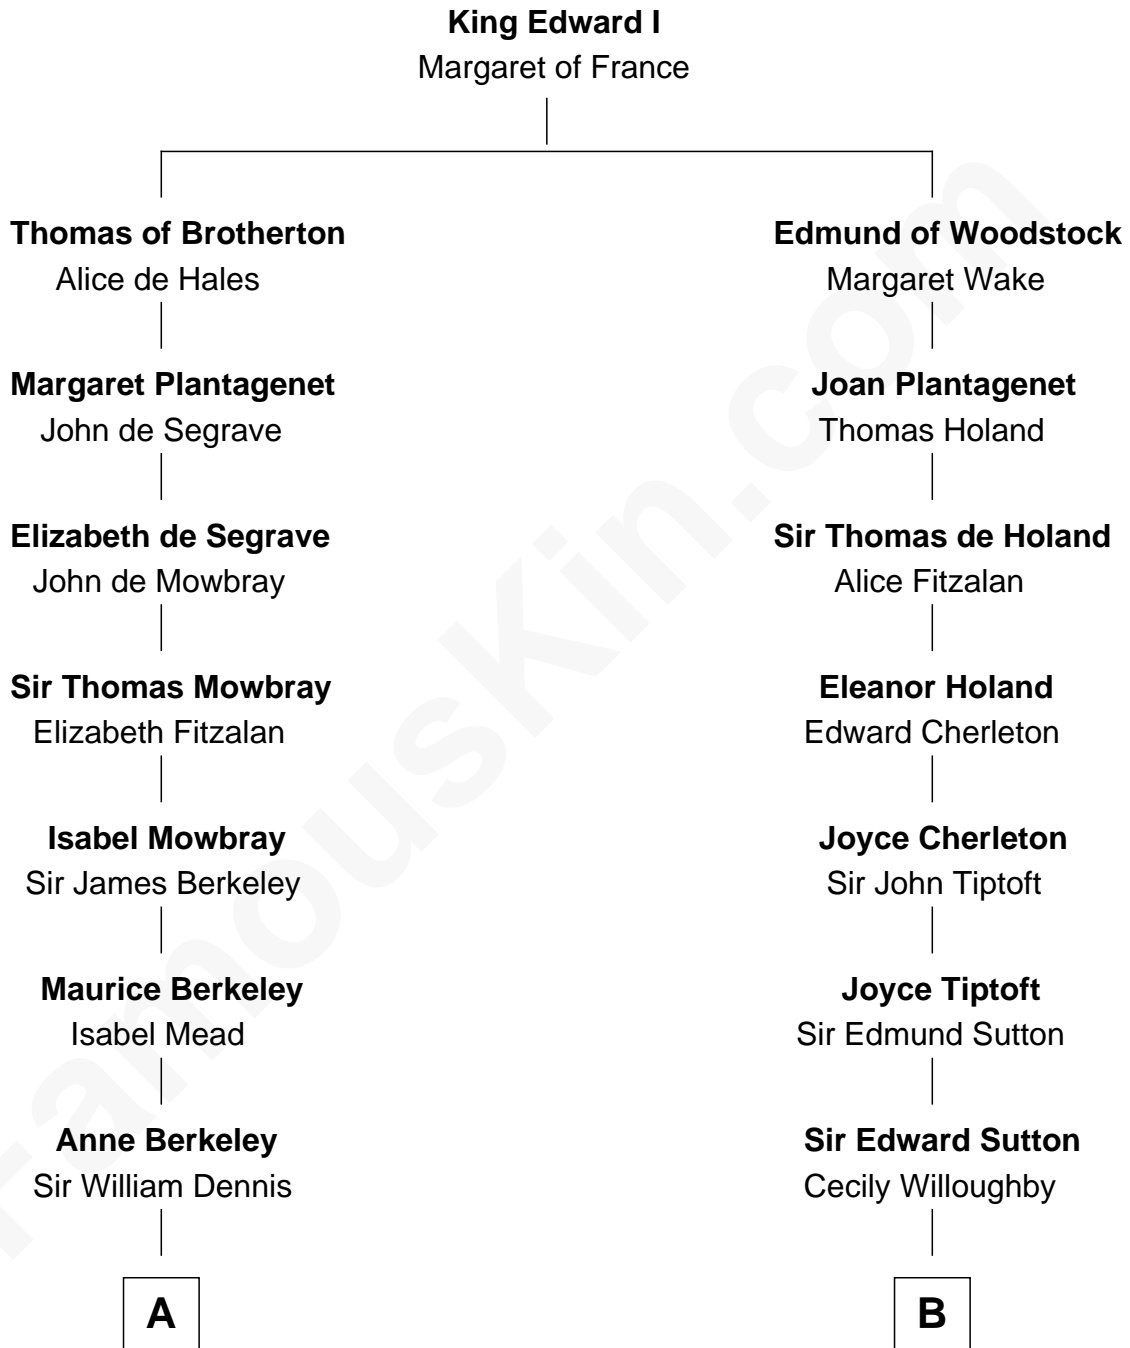

FamousKin.com

Relationship Chart of

Jack London

Author of "The Call of the Wild"

16th cousin 3 times removed of

Jane (Appleton) Pierce

First Lady of President Franklin Pierce

C

—
Marshall Daniel Wellman

Eleanor Garrett Jones

—
Flora Wellman

William Henry Chaney

—
Jack London

Author of "The Call of the Wild"

FamousKin.com