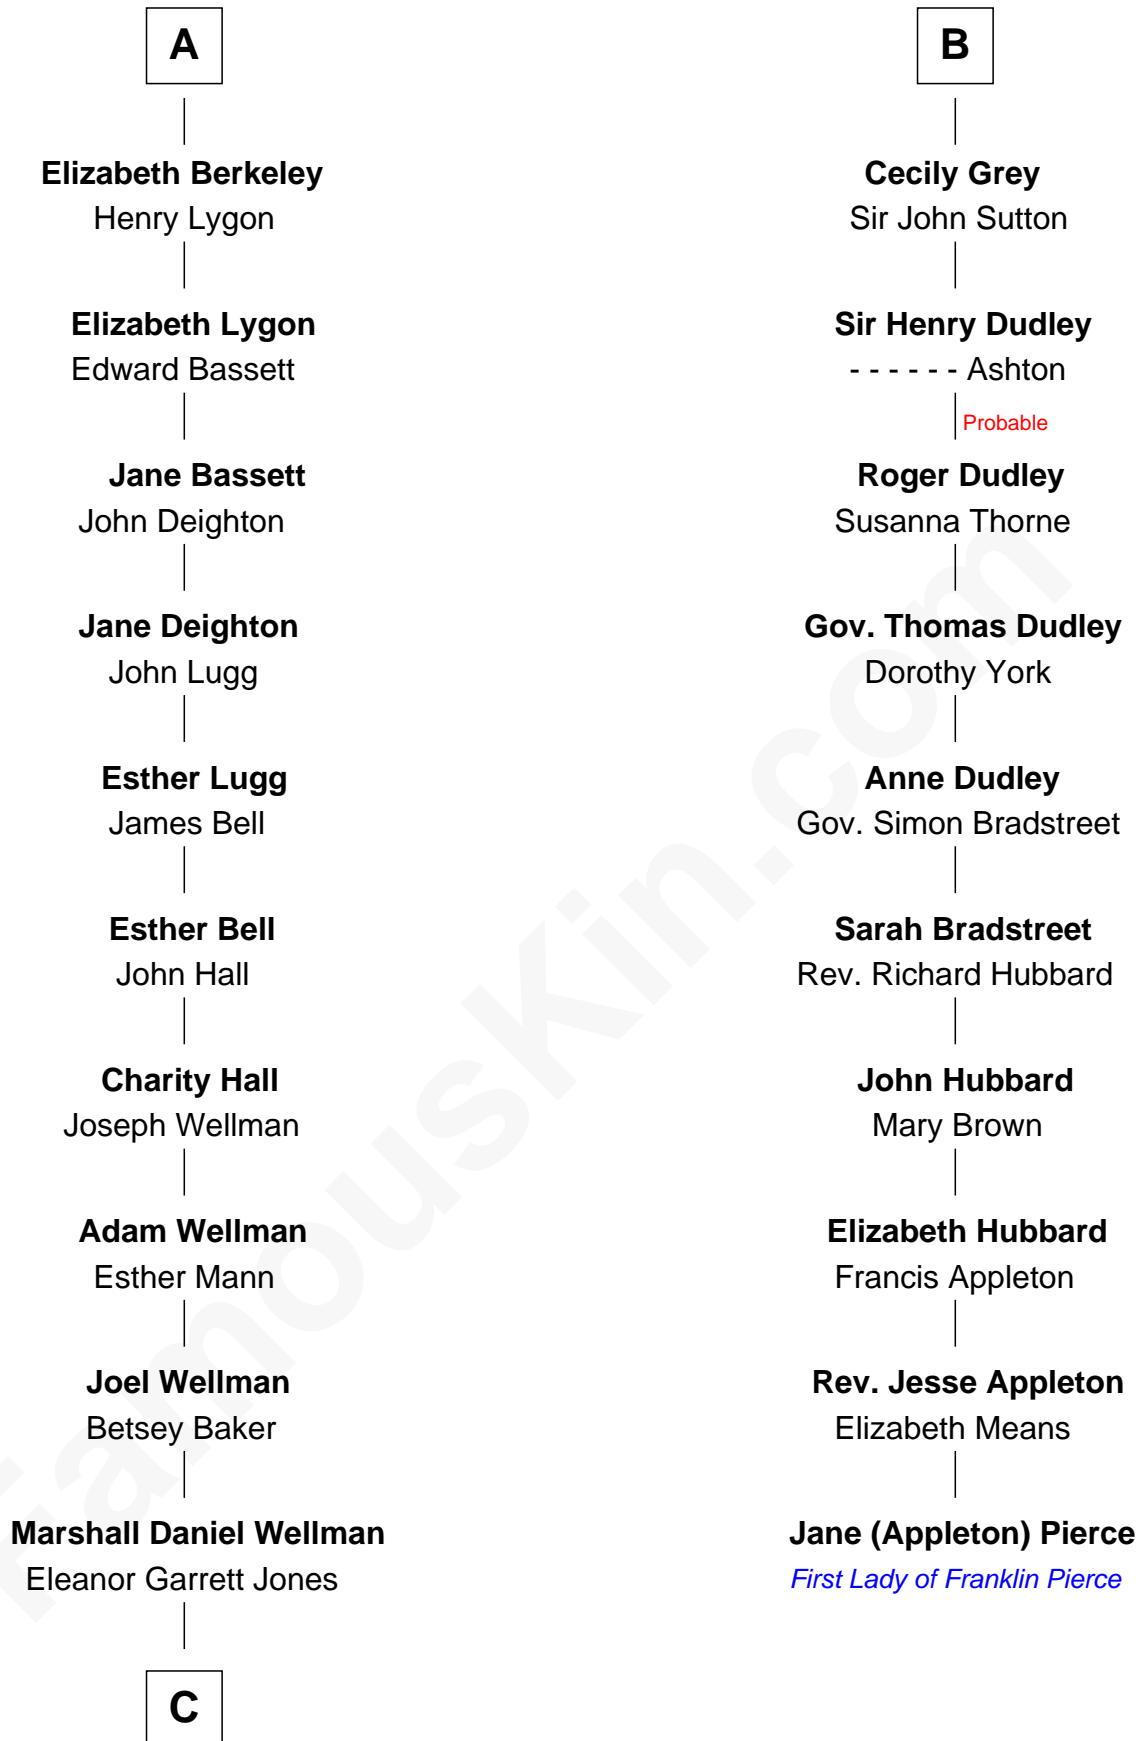

### Jack London

*Author of "The Call of the Wild"*

16th cousin 2 times removed of

**Isabel Dennis**

Sir John Berkeley

**A**

**Margery de Badlesmere**

Sir William de Ros

**Thomas de Ros**

Beatrice de Stafford

**Margaret de Ros**

Sir Reynold Grey

**Margaret Grey**

Sir William Bonville

**William Bonville**

Elizabeth Harington

**William Bonville**

Katherine Neville

**Cecily Bonville**

Thomas Grey

**B**

**C**

—  
**Flora Wellman**  
William Henry Chaney

—  
**Jack London**  
*Author of "The Call of the Wild"*

FamousKin.com