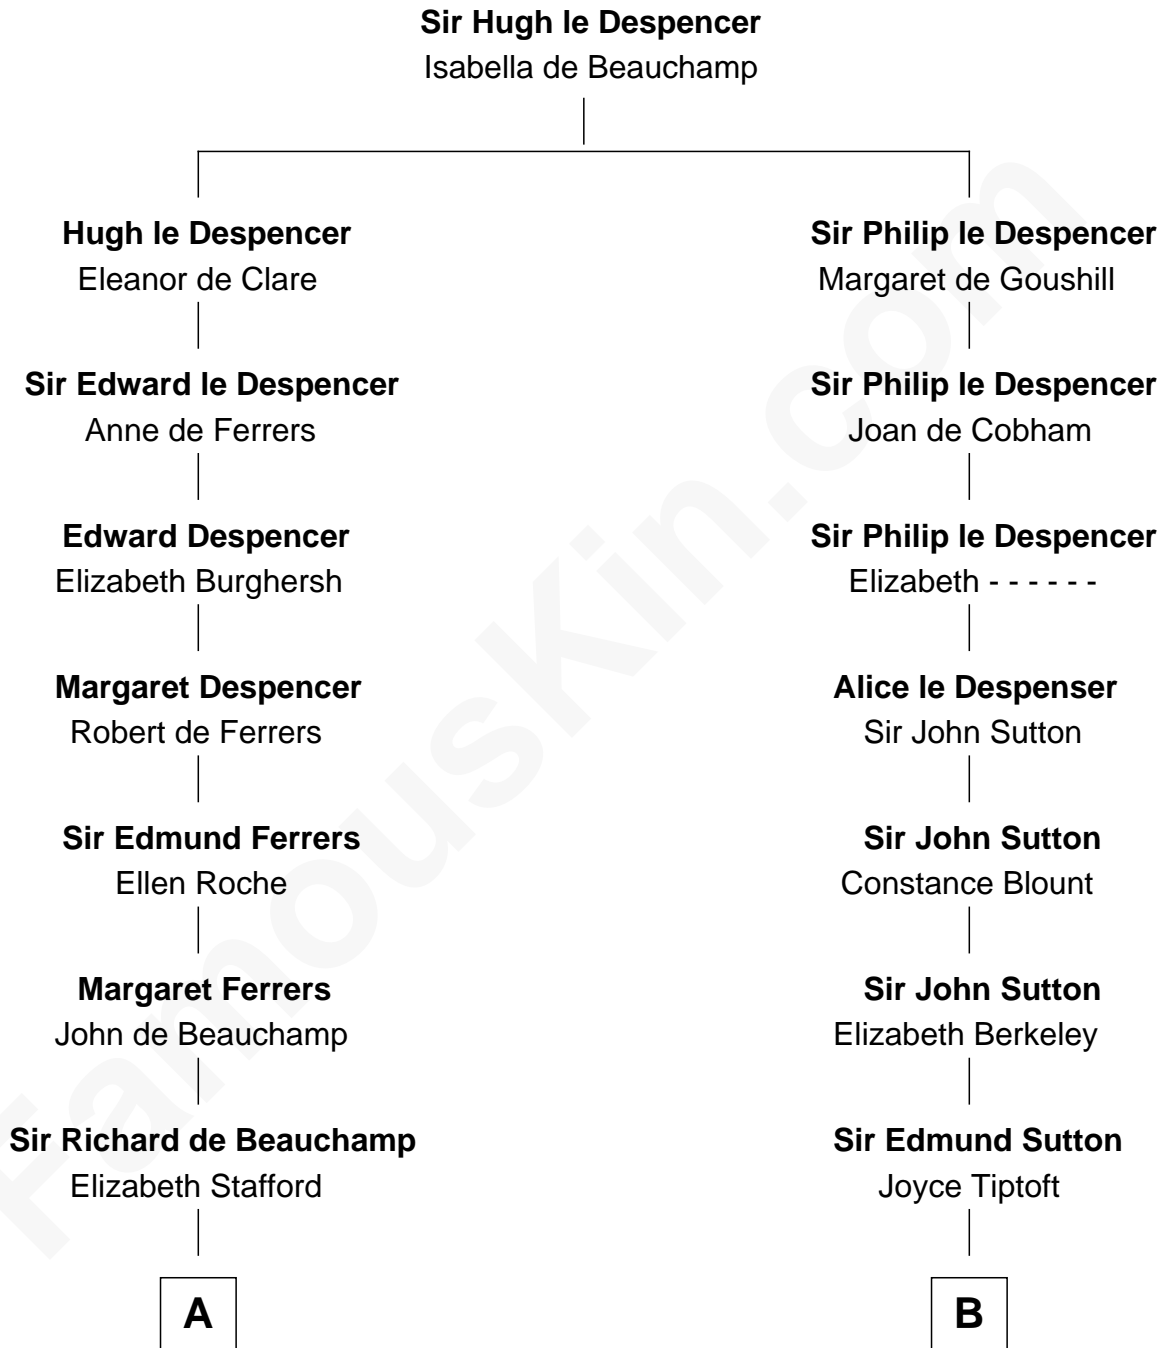

FamousKin.com

Relationship Chart of

Jack London

Author of "The Call of the Wild"

17th cousin 3 times removed of

Jane (Appleton) Pierce

First Lady of President Franklin Pierce

C

—
Joel Wellman

Betsey Baker

—
Marshall Daniel Wellman

Eleanor Garrett Jones

—
Flora Wellman

William Henry Chaney

—
Jack London

Author of "The Call of the Wild"