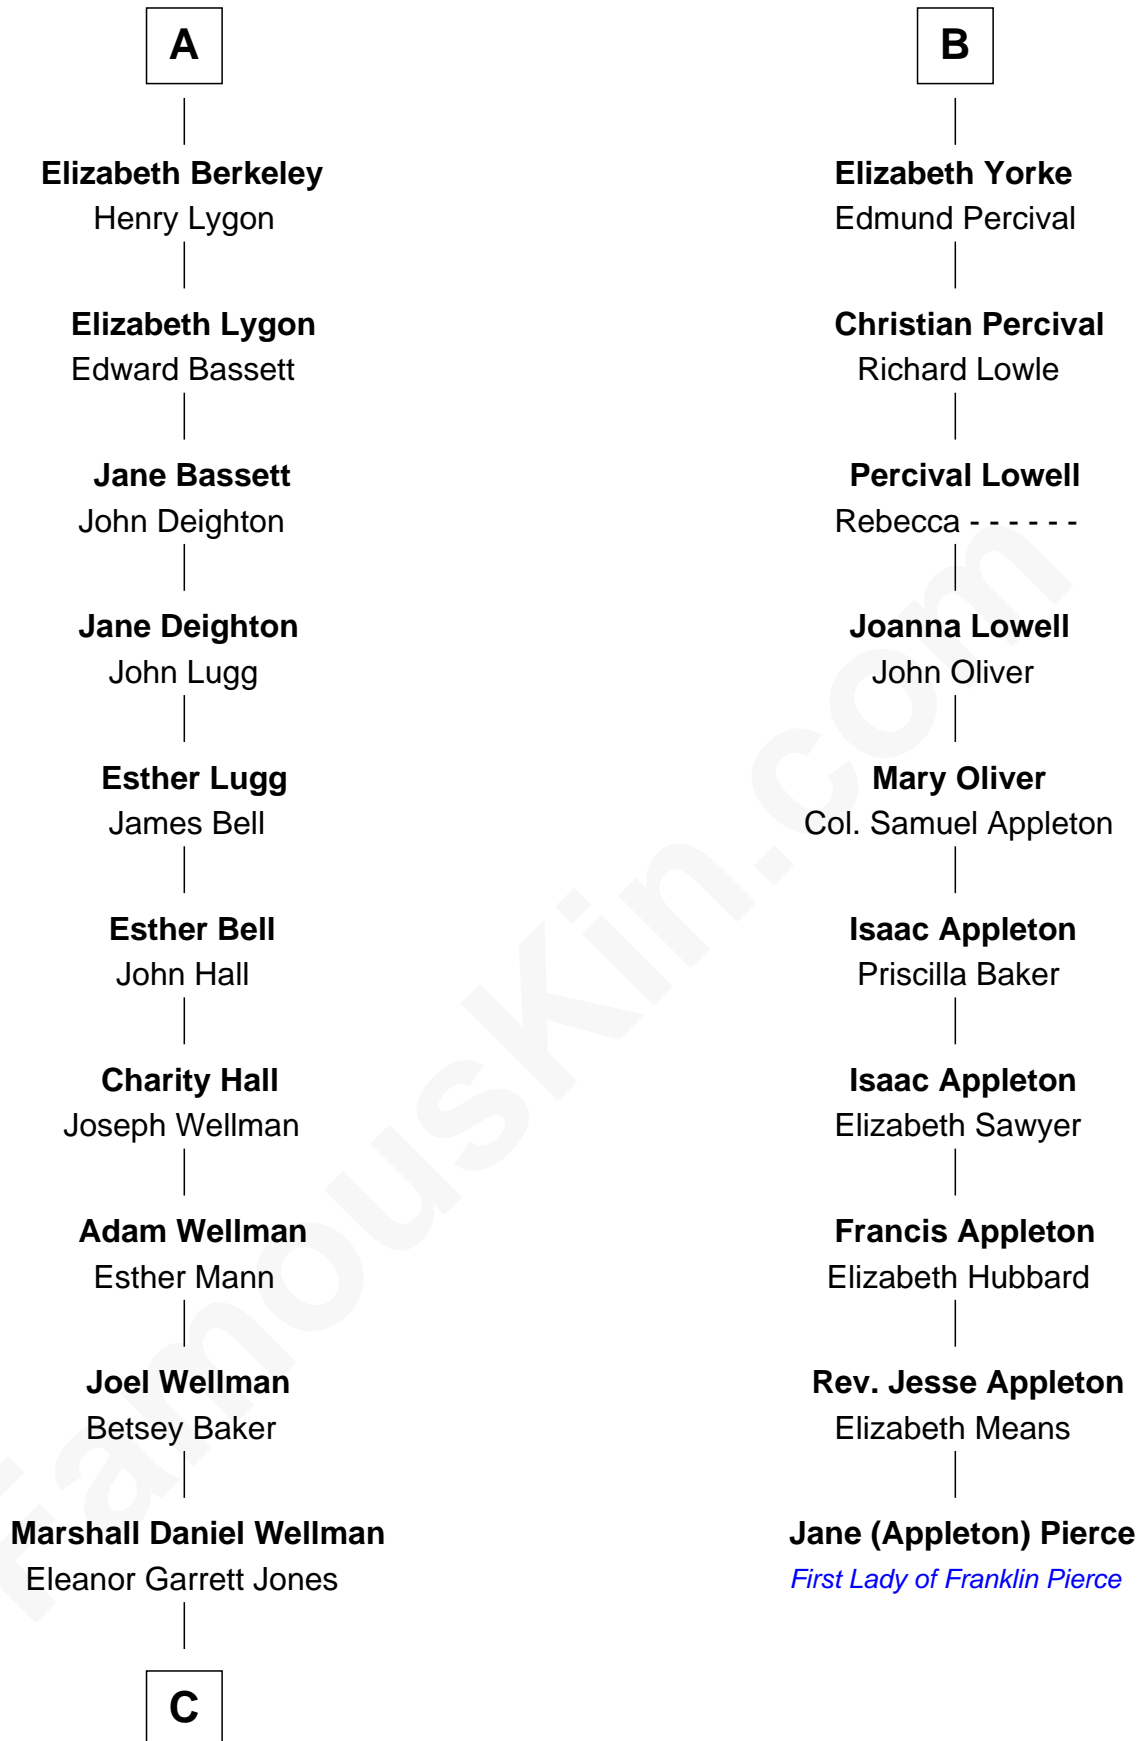

### Jack London

*Author of "The Call of the Wild"*

16th cousin 2 times removed of

**Elizabeth Fitzalan**  
Sir Thomas Mowbray

**Isabel Mowbray**  
Sir James Berkeley

**Maurice Berkeley**  
Isabel Mead

**Anne Berkeley**  
Sir William Dennis

**Isabel Dennis**  
Sir John Berkeley

**A**

**Margaret de Bohun**  
Sir Hugh de Courtnay

**Elizabeth de Courtnay**  
Sir Andrew Luttrell

**Sir Hugh Luttrell**  
Catherine de Beaumont

**Sir John Luttrell**  
Margaret Touchet

**Sir James Luttrell**  
Elizabeth Courtnay

**Sir Hugh Luttrell**  
Margaret Hill

**Eleanor Luttrell**  
Roger Yorke

**B**

**C**

—  
**Flora Wellman**  
William Henry Chaney

—  
**Jack London**  
*Author of "The Call of the Wild"*

FamousKin.com