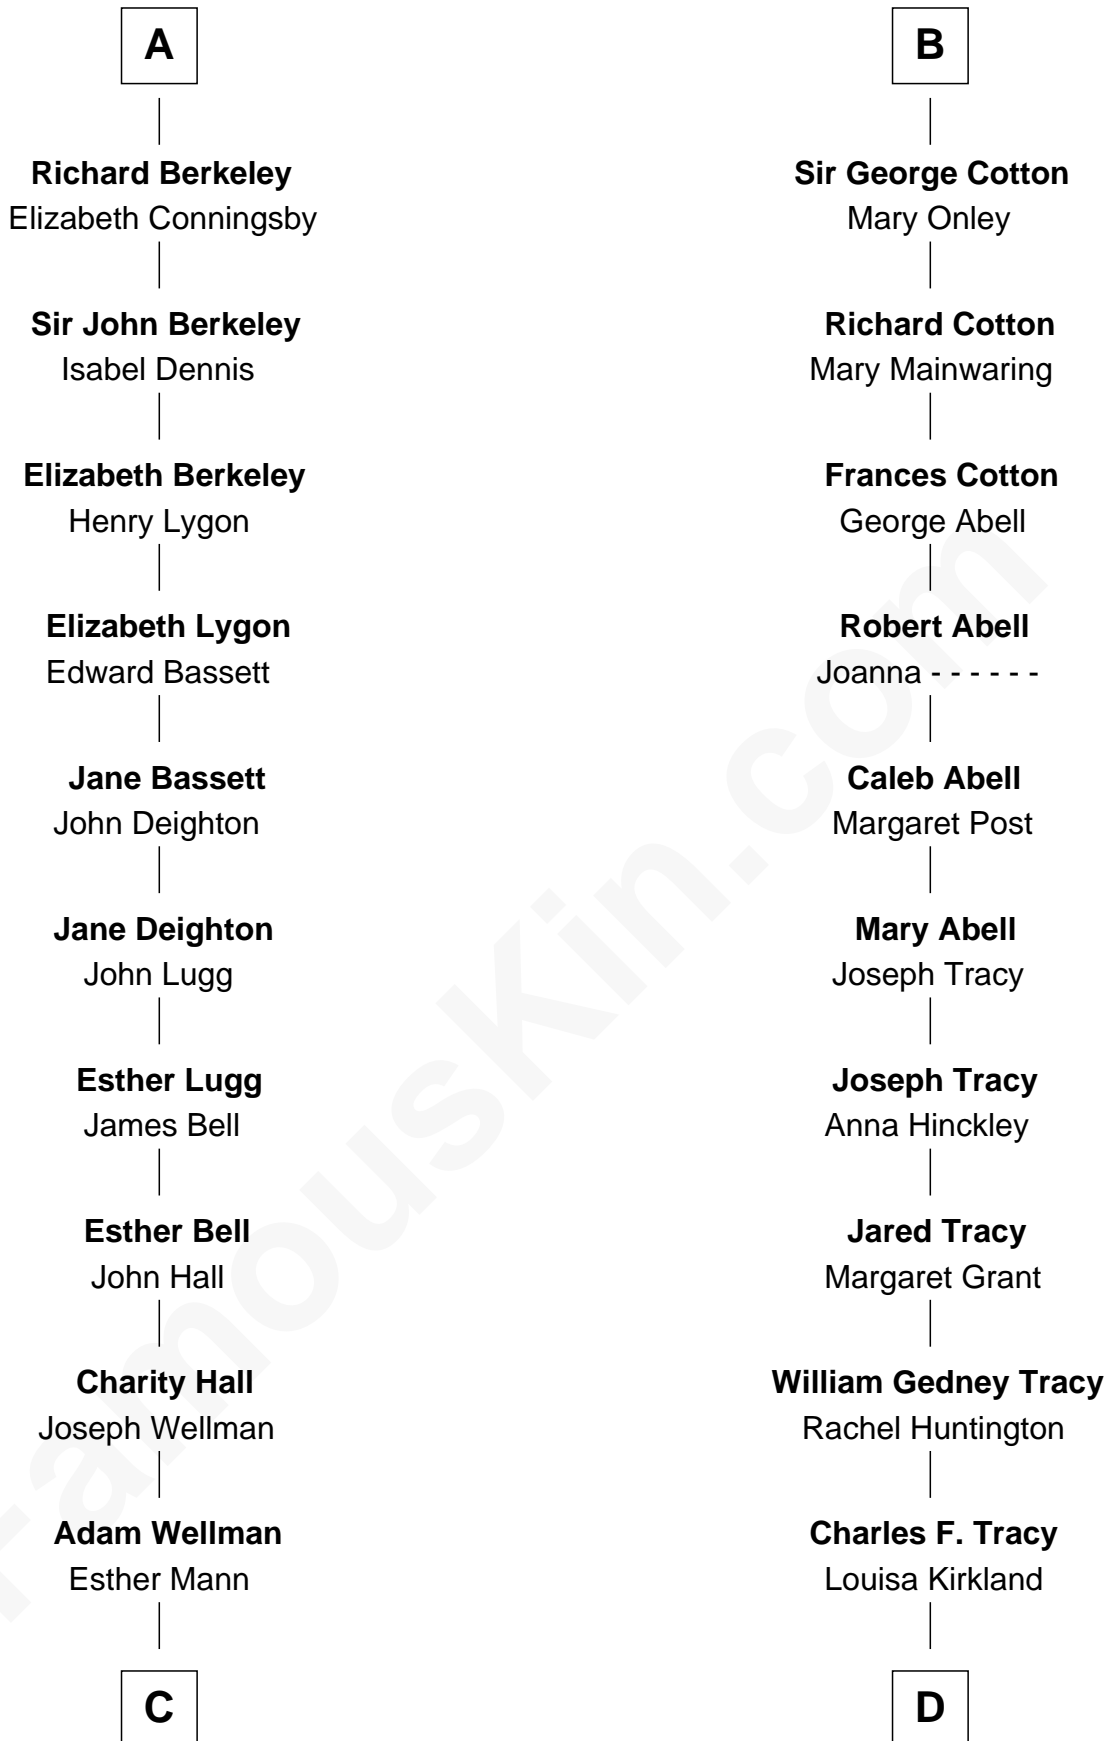

### Jack London

*Author of "The Call of the Wild"*

19th cousin 1 time removed of

### Henry Sturgis Morgan

*Co-Founder of Morgan Stanley*

**Sir William de Cantilupe**

Eve de Braiose

**C**

**Joel Wellman**  
Betsey Baker

**Marshall Daniel Wellman**  
Eleanor Garrett Jones

**Flora Wellman**  
William Henry Chaney

**Jack London**  
*Author of "The Call of the Wild"*

**D**

**Frances Louisa Tracy**  
John Pierpont Morgan

**John Pierpont Morgan**  
Jane Norton Grew

**Henry Sturgis Morgan**  
*Co-Founder of Morgan Stanley*