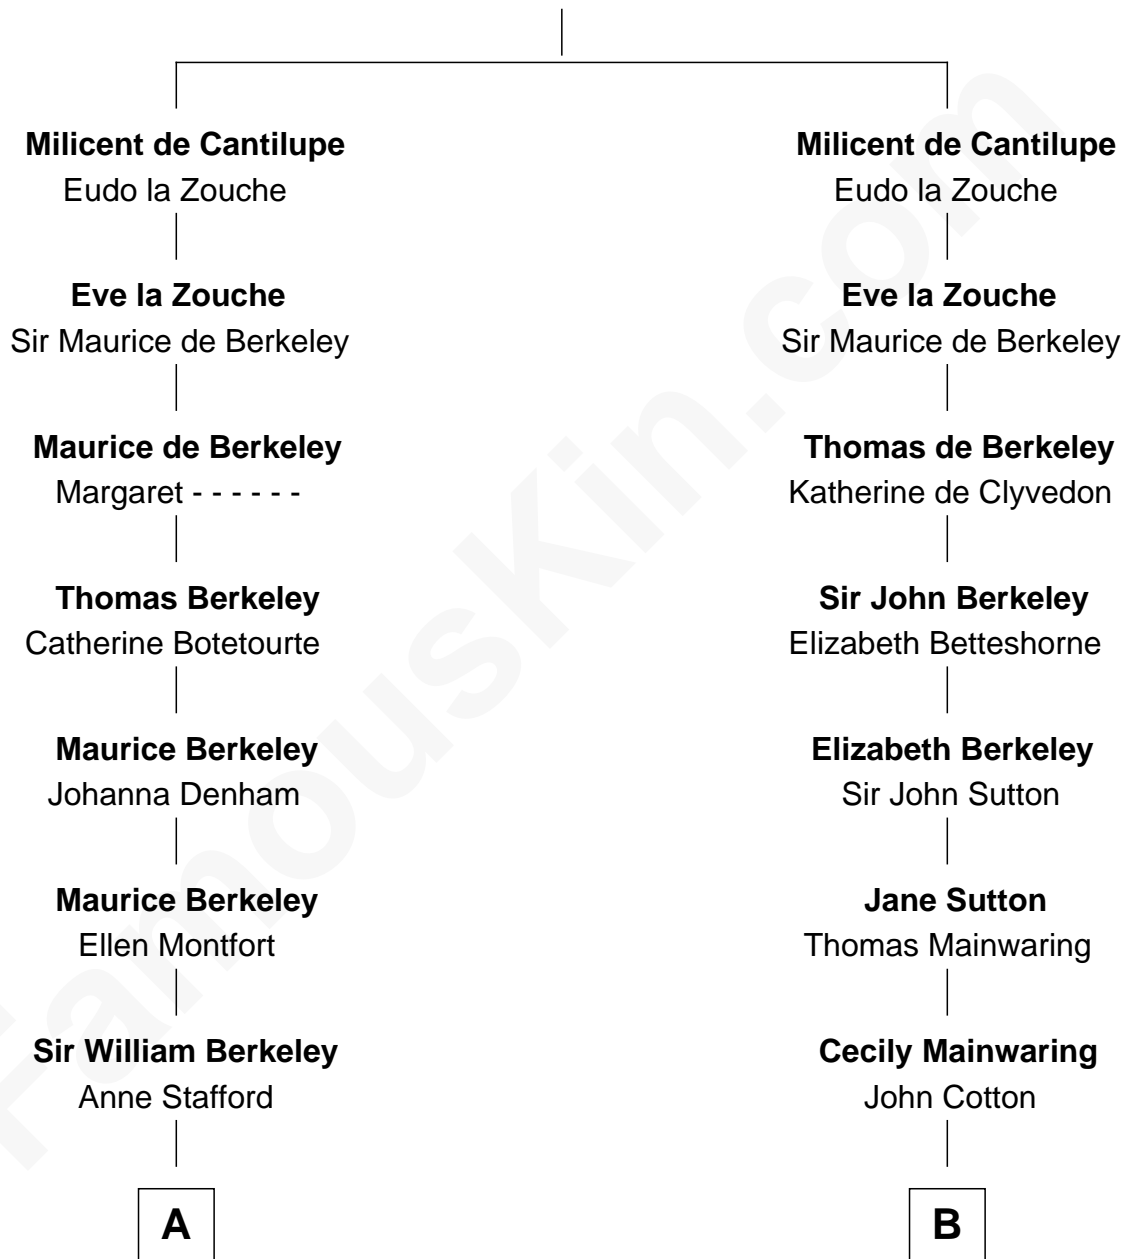

## Relationship Chart of

### Jack London

*Author of "The Call of the Wild"*

19th cousin 1 time removed of

### Henry Sturgis Morgan

*Co-Founder of Morgan Stanley*

**Sir William de Cantilupe**

Eve de Braiose

**C**

**Joel Wellman**  
Betsey Baker

**Marshall Daniel Wellman**  
Eleanor Garrett Jones

**Flora Wellman**  
William Henry Chaney