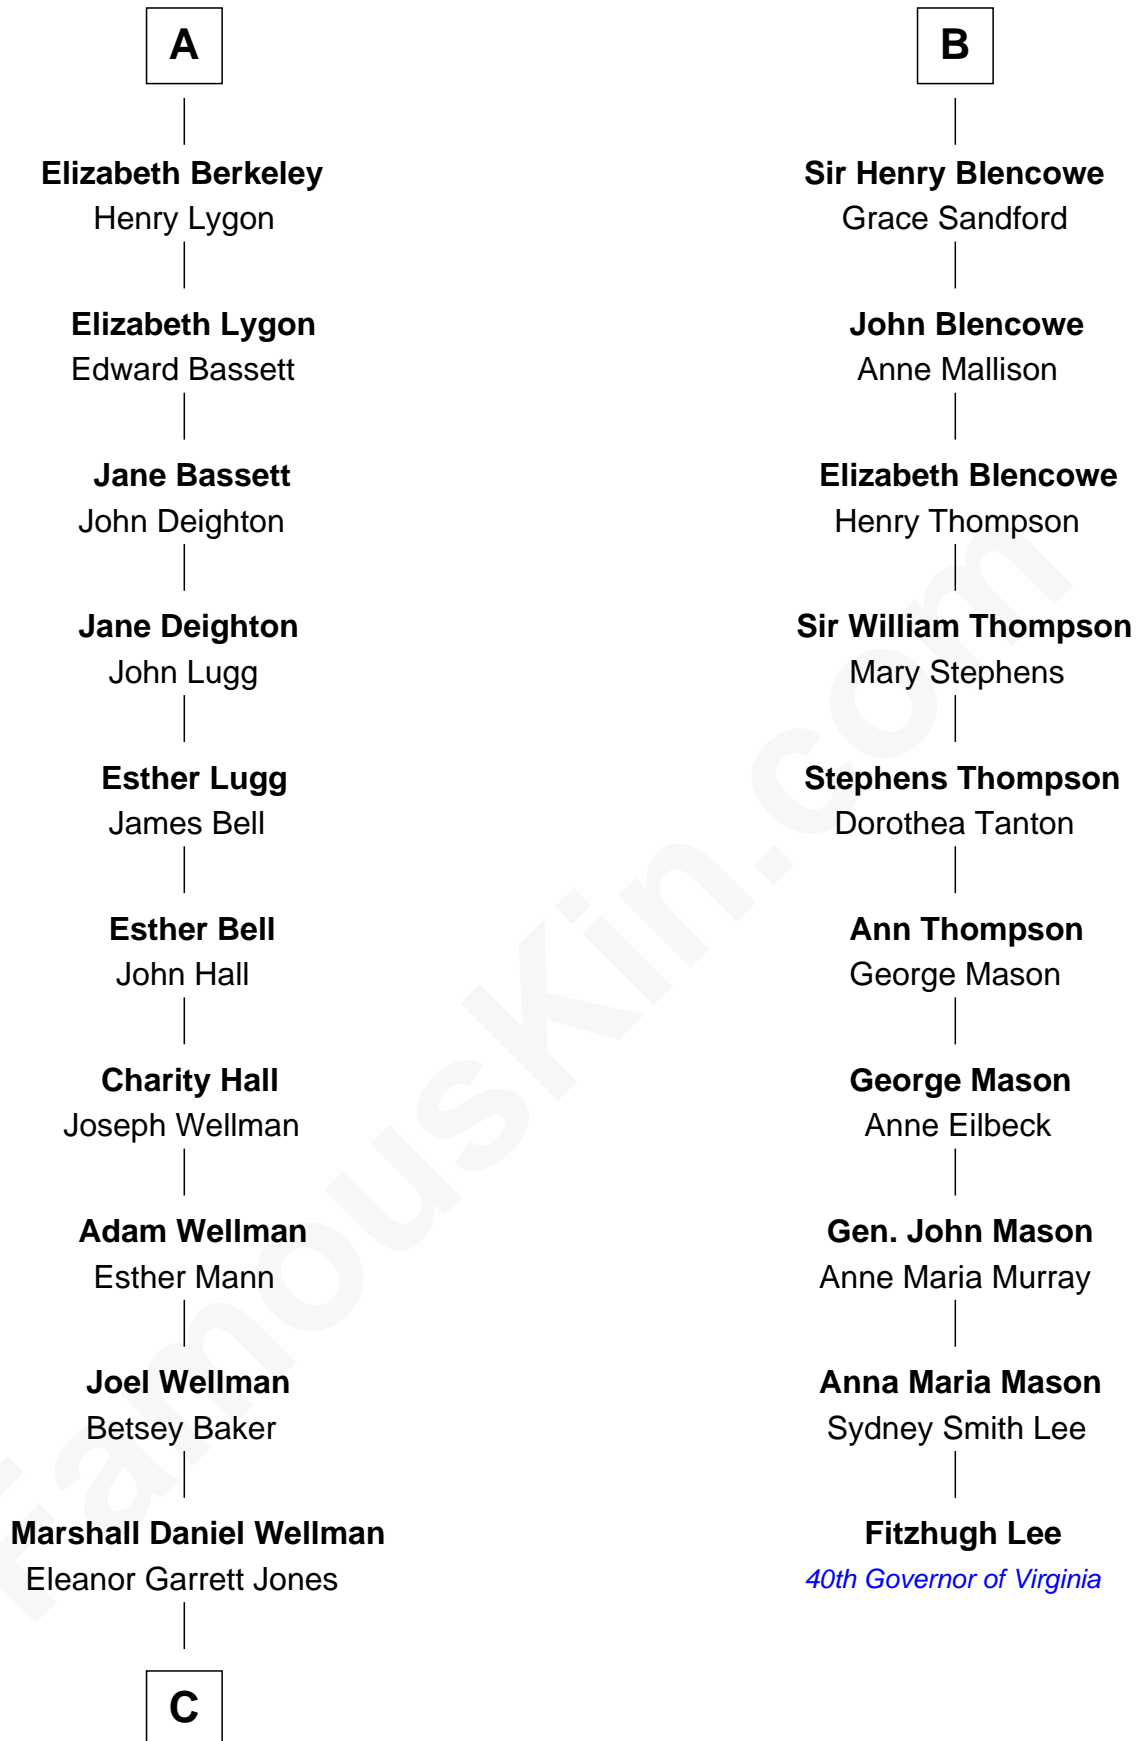

## Relationship Chart of

### Jack London

Author of "The Call of the Wild"

16th cousin 2 times removed of

### Fitzhugh Lee

40th Governor of Virginia

#### Sir Maurice de Berkeley

Eve la Zouche

**C**

—  
**Flora Wellman**  
William Henry Chaney

—  
**Jack London**  
*Author of "The Call of the Wild"*

FamousKin.com