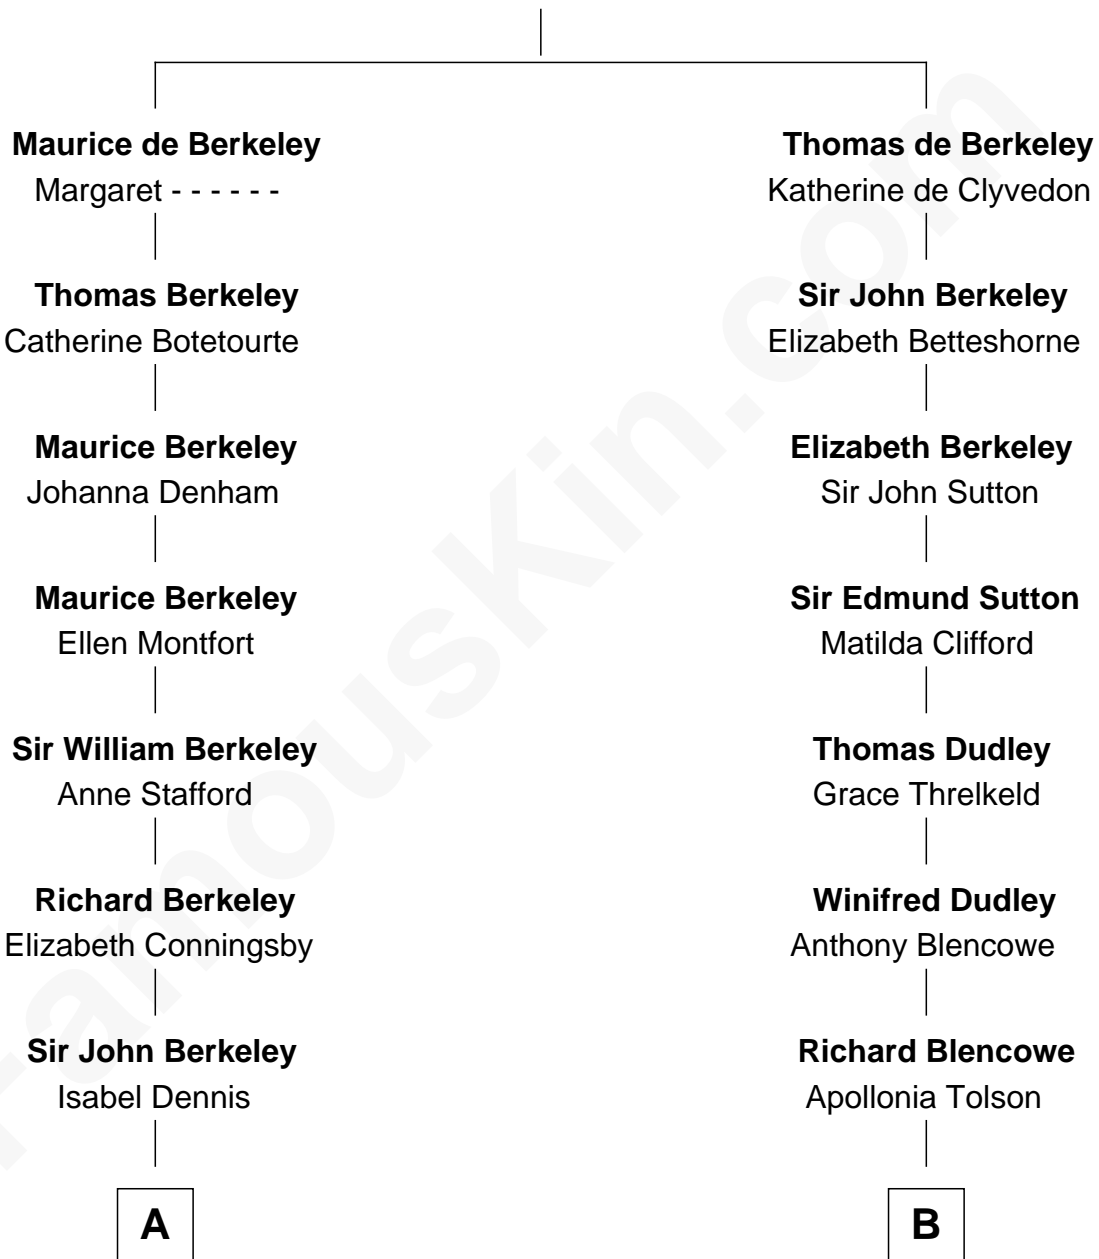

## Relationship Chart of

### Jack London

Author of "The Call of the Wild"

16th cousin 2 times removed of

### Fitzhugh Lee

40th Governor of Virginia

#### Sir Maurice de Berkeley

Eve la Zouche

**C**

—  
**Flora Wellman**  
William Henry Chaney

—  
**Jack London**  
*Author of "The Call of the Wild"*

FamousKin.com