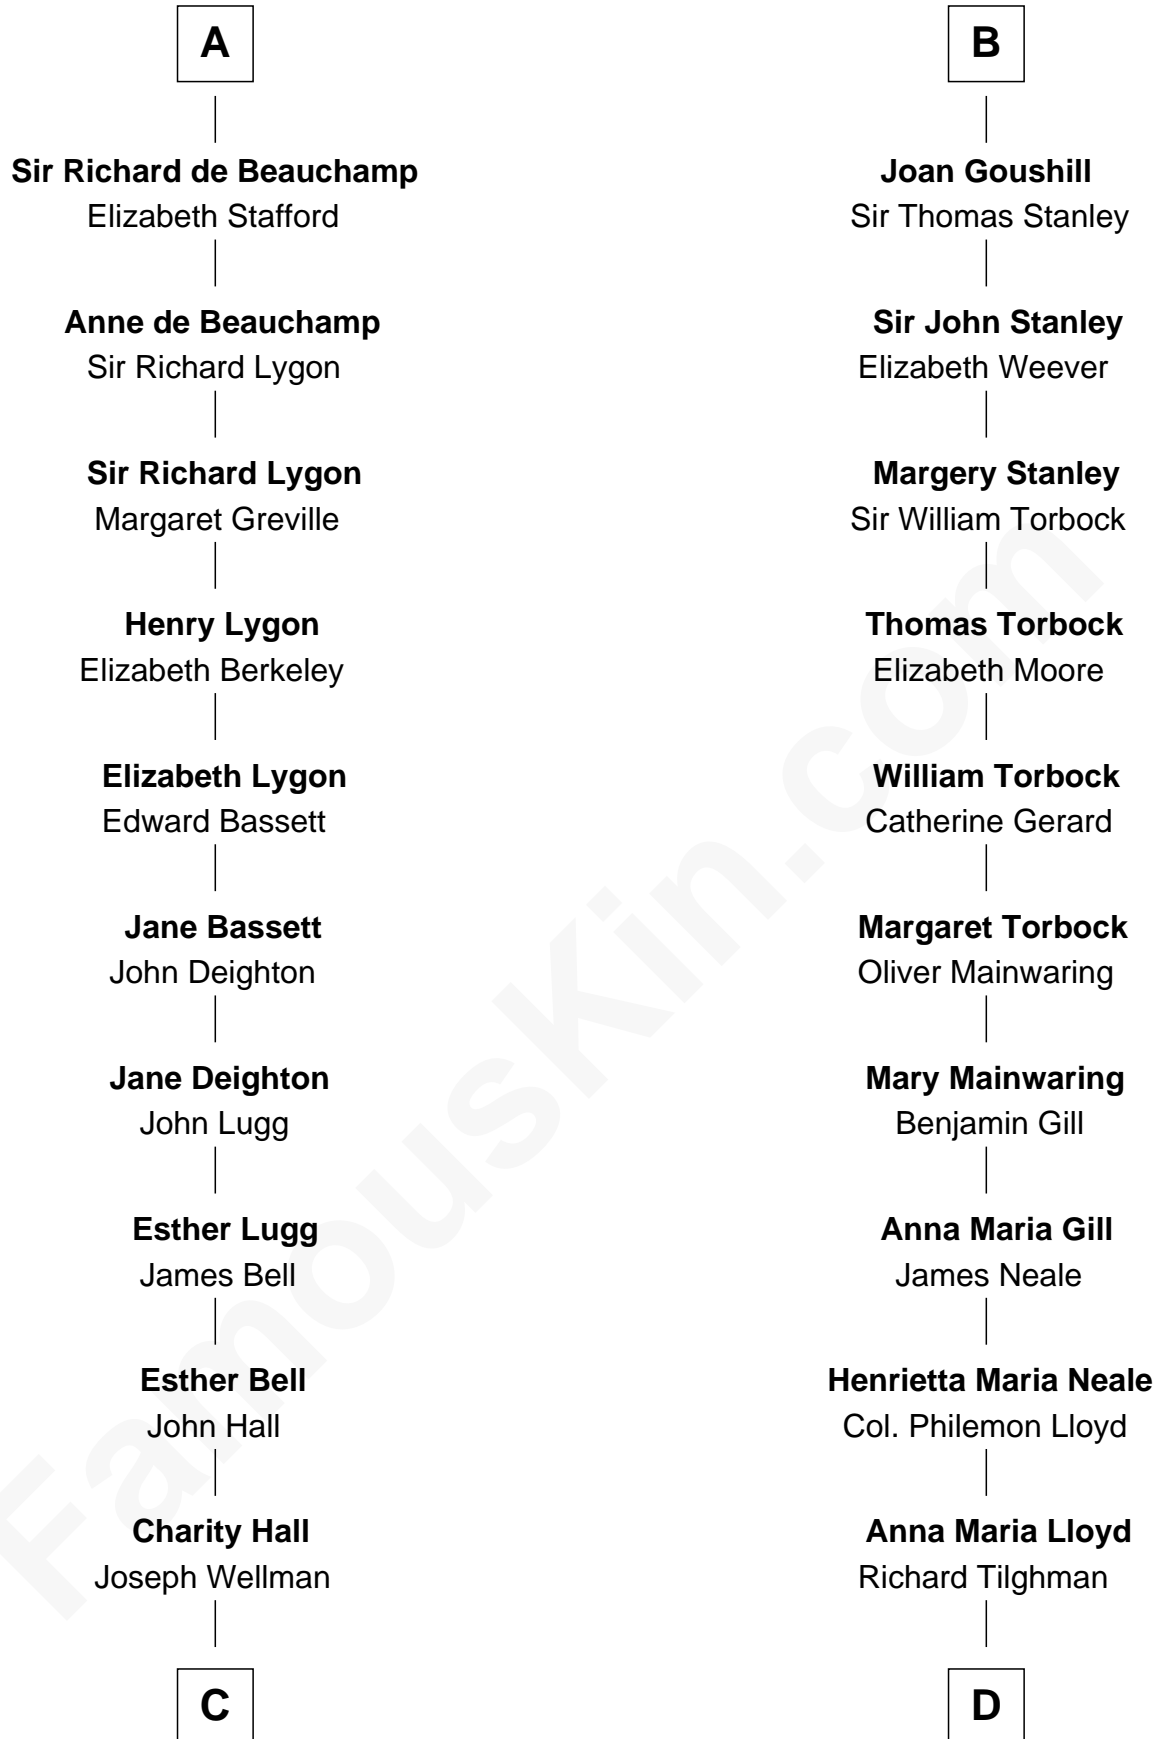

FamousKin.com

Relationship Chart of

Jack London

Author of "The Call of the Wild"

19th cousin 2 times removed of

Charles Goldsborough

16th Governor of Maryland

C

Adam Wellman

Esther Mann

Joel Wellman

Betsey Baker

Marshall Daniel Wellman

Eleanor Garrett Jones

Flora Wellman

William Henry Chaney

Jack London

Author of "The Call of the Wild"

D

William Tilghman

Margaret Lloyd

Anna Maria Tilghman

Charles Goldsborough

Charles Goldsborough