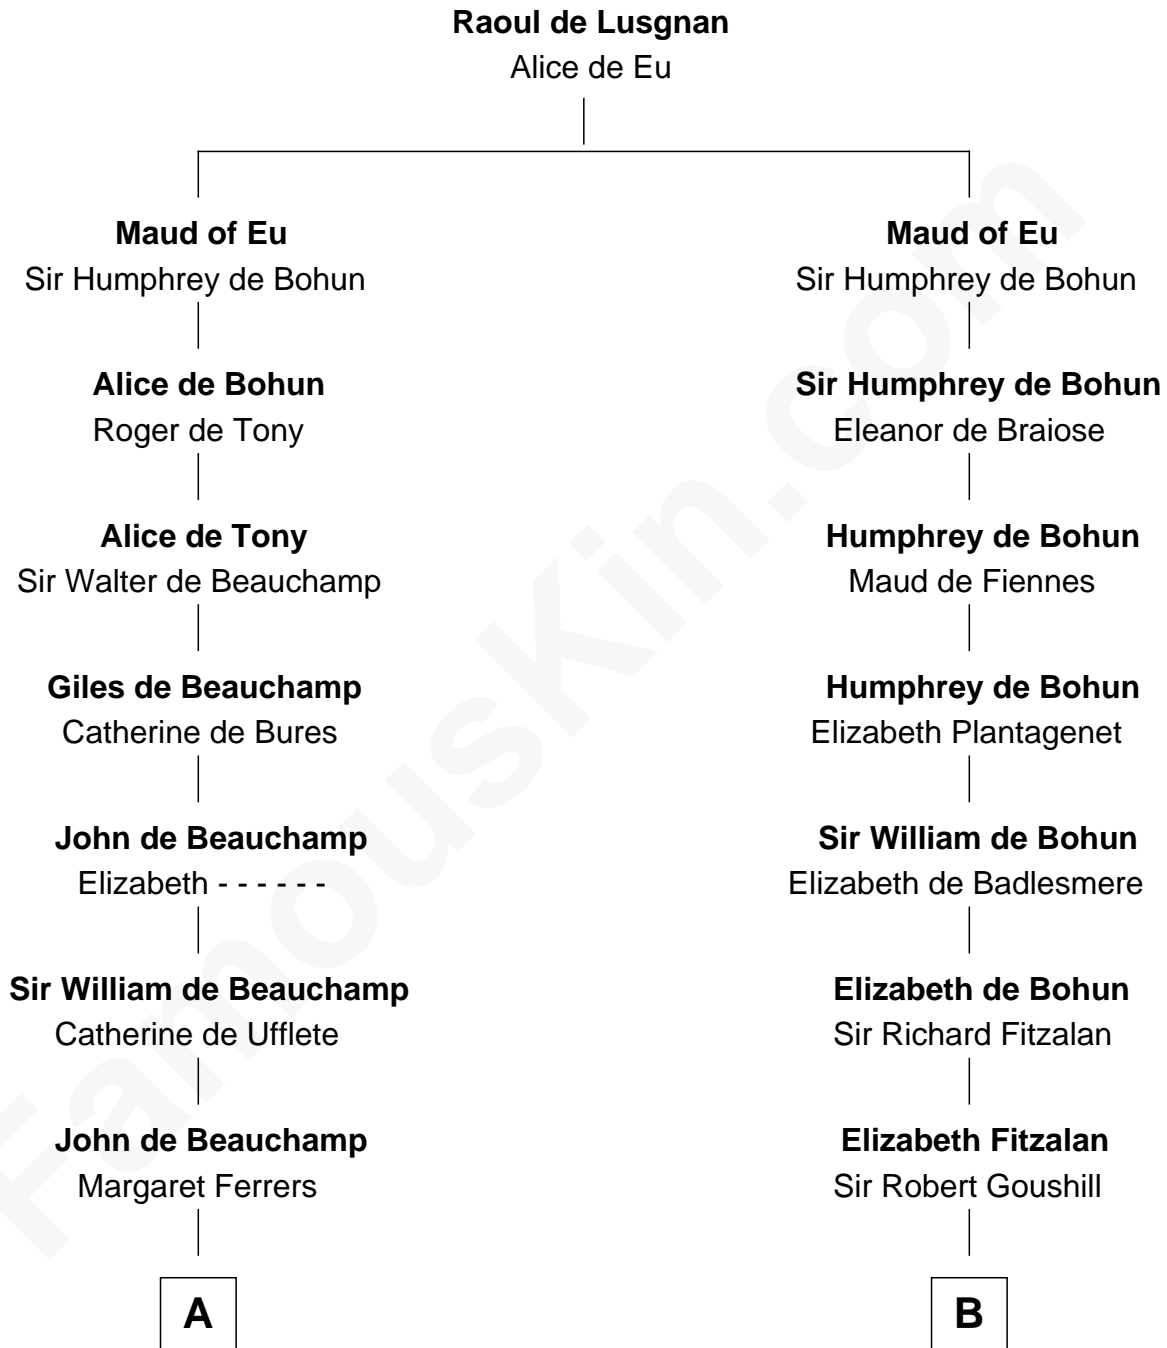

FamousKin.com

Relationship Chart of

Jack London

Author of "The Call of the Wild"

19th cousin 2 times removed of

Charles Goldsborough

16th Governor of Maryland

C

16th Governor of Maryland

FamousKin.com