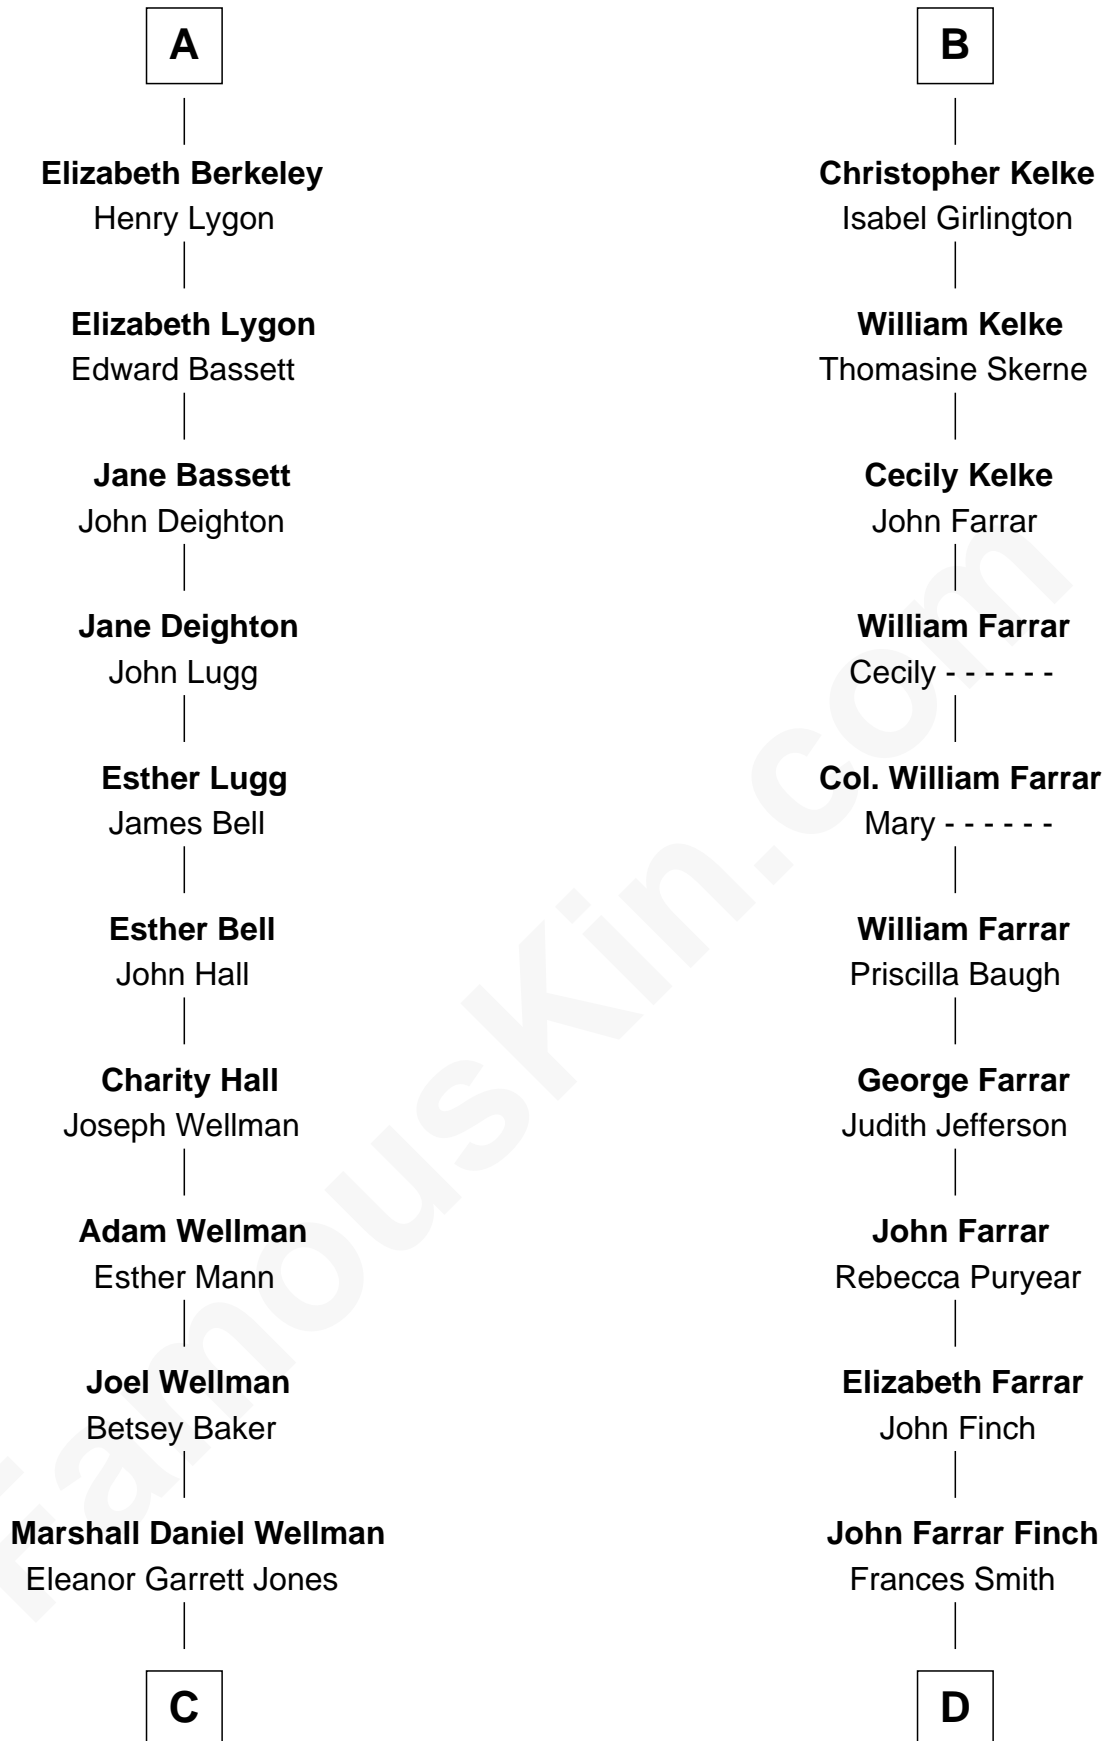

## Relationship Chart of

### Jack London

*Author of "The Call of the Wild"*

18th cousin 2 times removed of

**Harper Lee**

*Author of To Kill a Mockingbird*

**Henry Plantagenet**  
Maud de Chaworth

**C**

**Flora Wellman**  
William Henry Chaney

**Jack London**  
*Author of "The Call of the Wild"*

**D**

**John Robert Finch**  
Frances Cunningham

**James Cunningham Finch**  
Ellen Rivers Williams

**Frances Cunningham Finch**  
Amasa Coleman Lee

**Harper Lee**  
*Author of To Kill a Mockingbird*