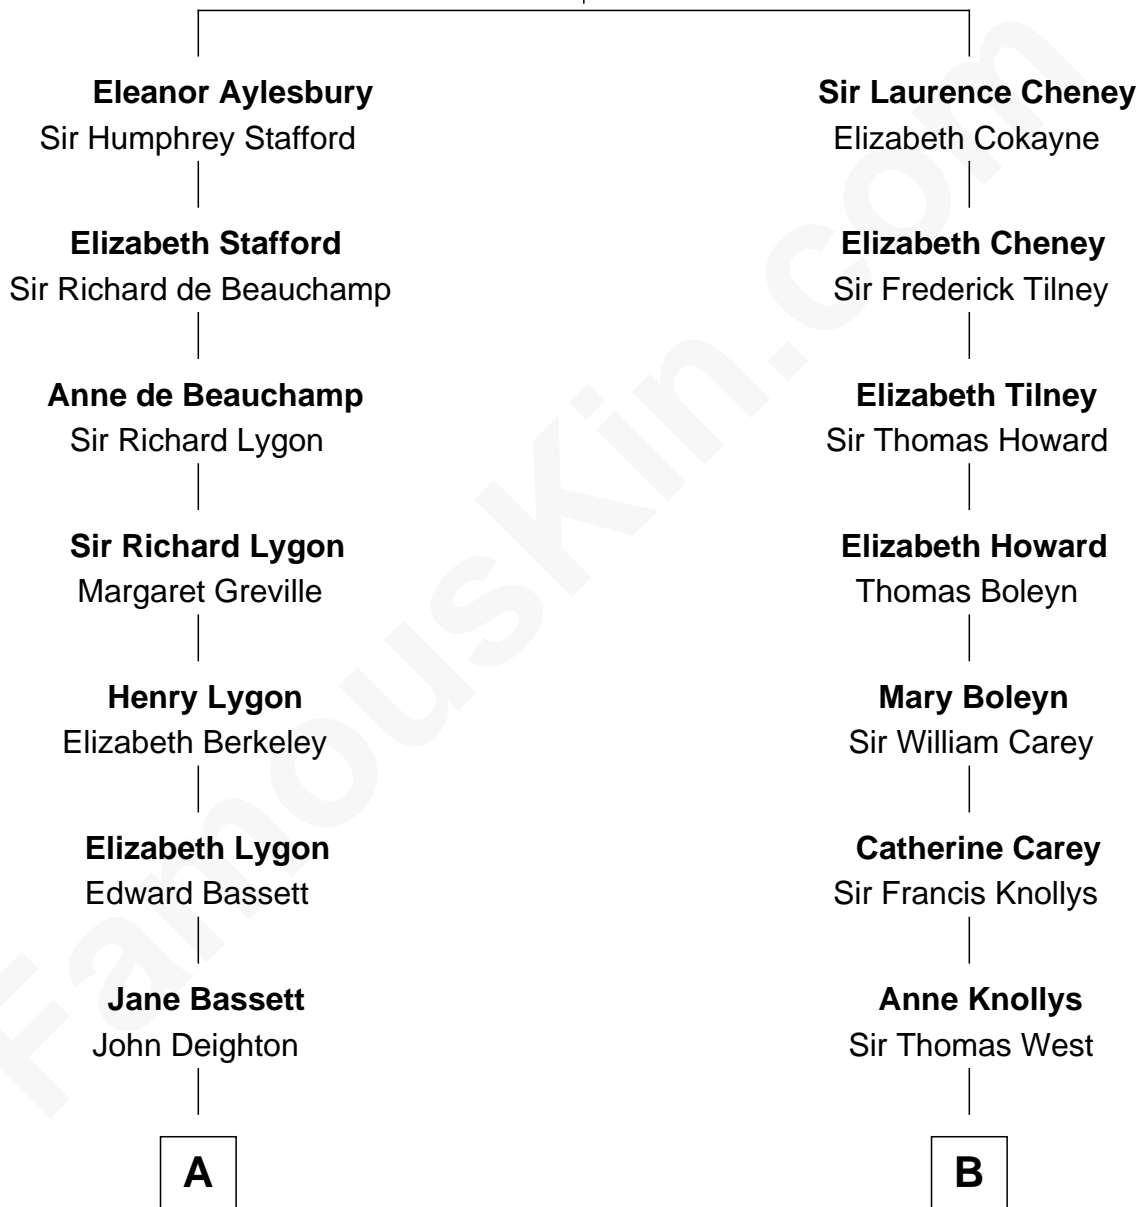

# FamousKin.com Relationship Chart of

**Jack London**

*Author of "The Call of the Wild"*

15th cousin 5 times removed of

**John Cena**

*Movie Actor and WWE Pro Wrestler*

**Katherine Pabenham**

*with husband*  
Sir Thomas Aylesbury

*with husband*  
Sir William Cheney

**C**

**Charles Nichols**  
Julia Ellen Skelton

**Natalie Nichols**  
Ulysses John Lupien

**Carol Frances Lupien**  
John Joseph Cena

**John Cena**

*Actor and Pro Wrestler*