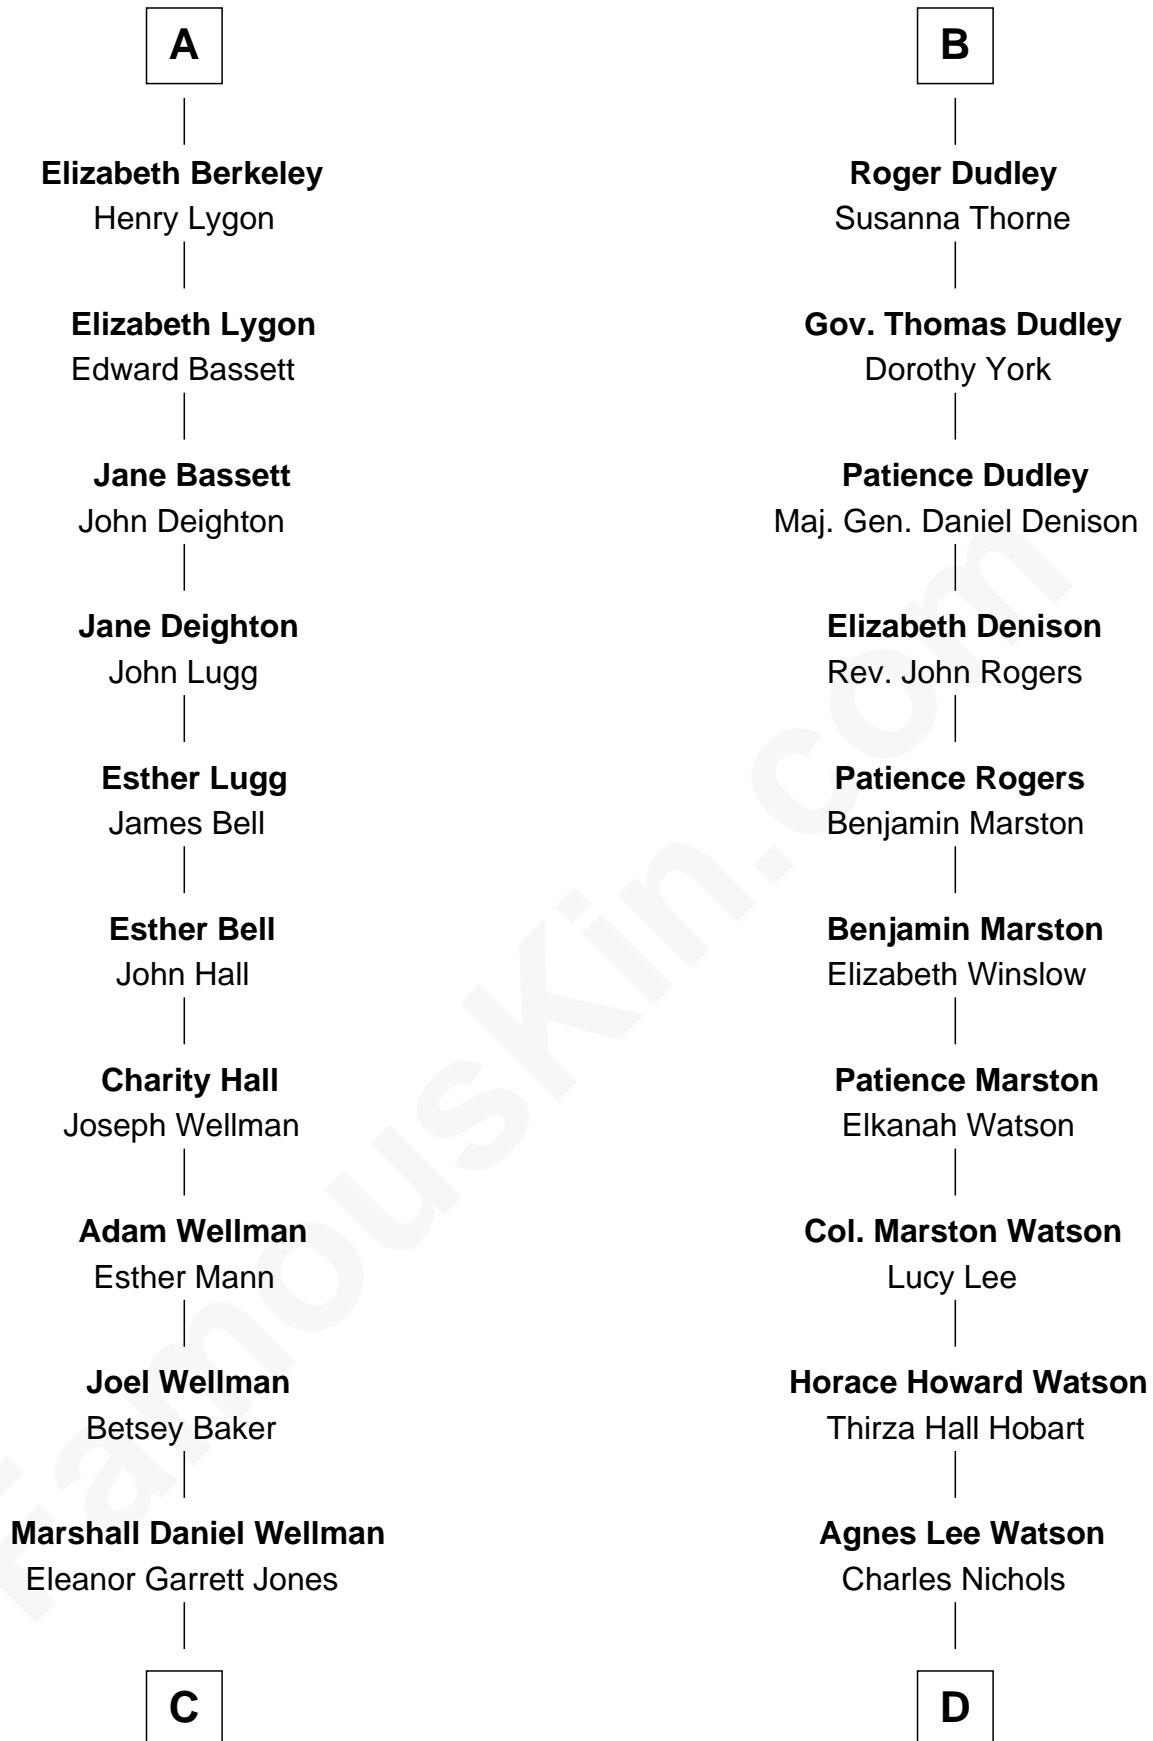

FamousKin.com Relationship Chart of

Jack London

Author of "The Call of the Wild"

18th cousin 3 times removed of

John Cena

Movie Actor and WWE Pro Wrestler

Sir Maurice de Berkeley

Eve la Zouche

Katherine de Clyvedon

Sir John Berkeley

Elizabeth Betteshorne

Elizabeth Berkeley

Sir John Sutton

Sir Edmund Sutton

Joyce Tiptoft

Sir Edward Sutton

Cecily Willoughby

Sir John Sutton

Cecily Grey

Sir Henry Dudley

- - - - - Ashton

Probable

B

C