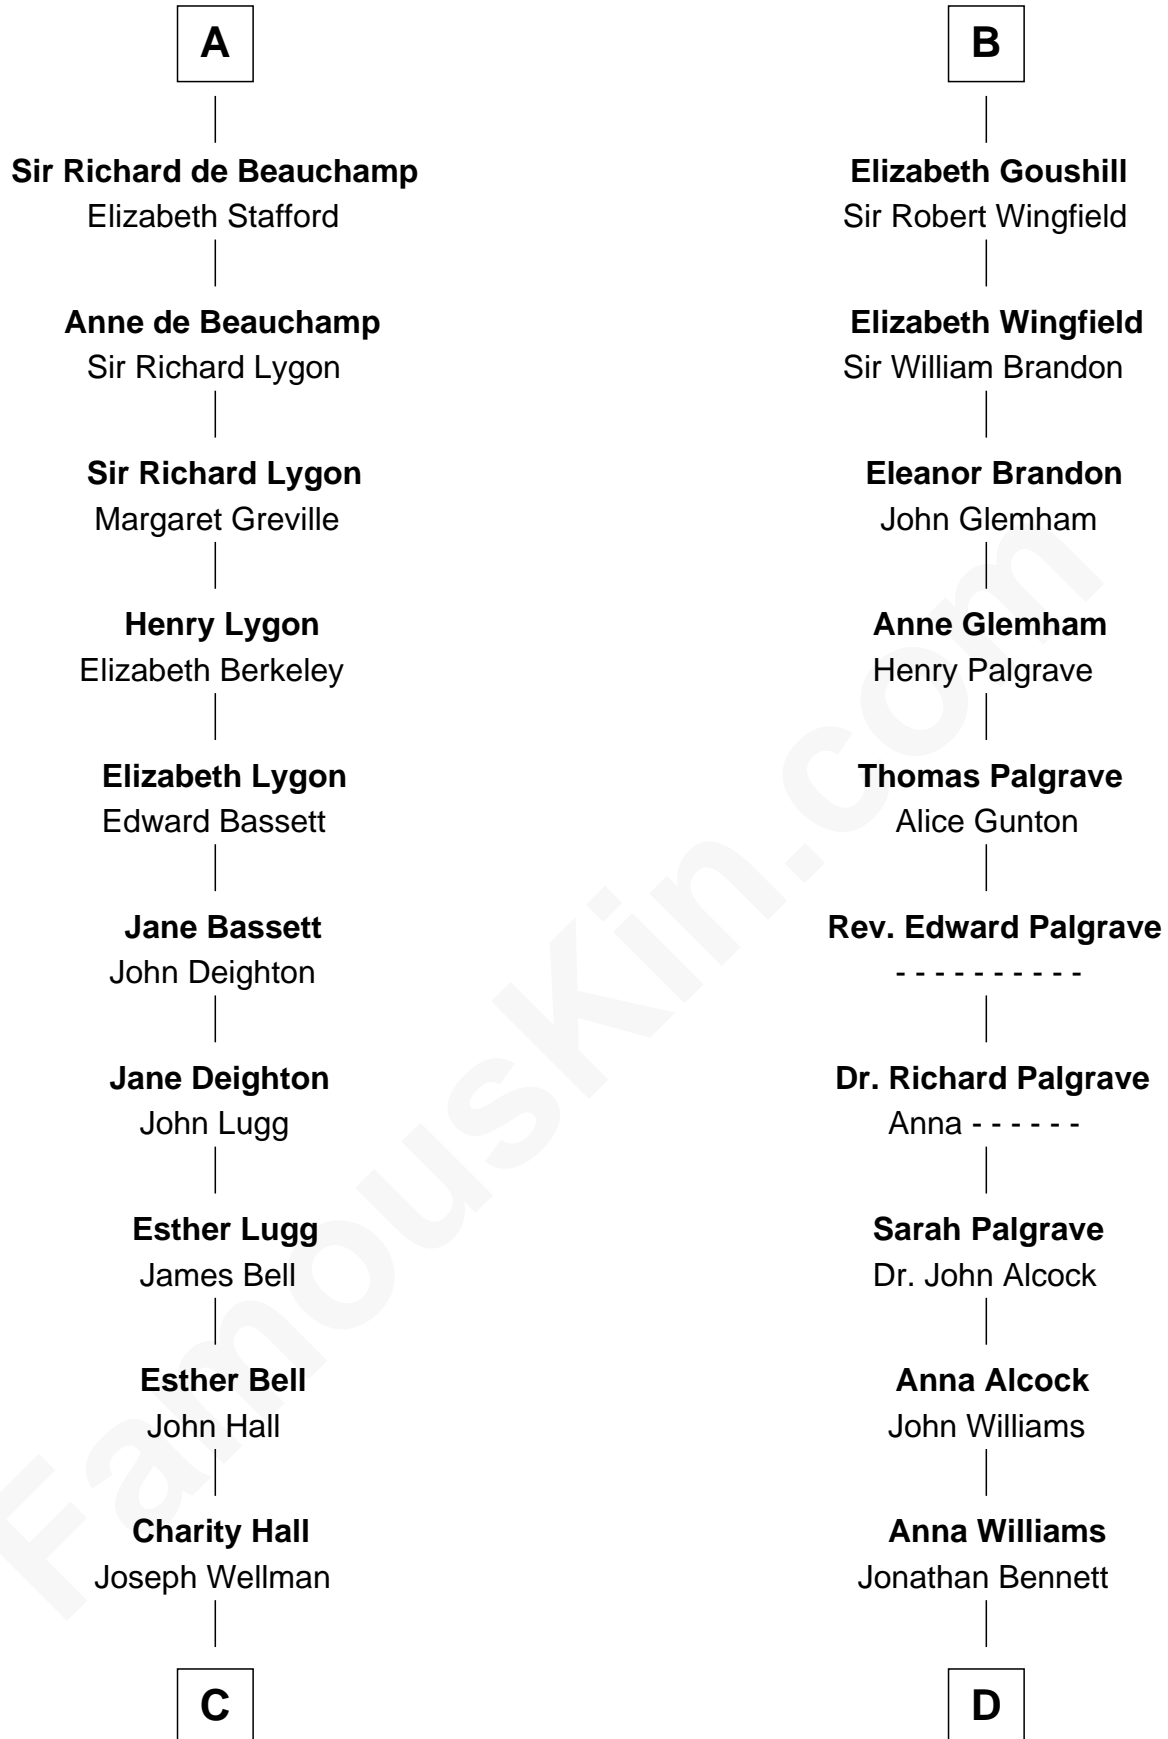

FamousKin.com Relationship Chart of

Jack London

Author of "The Call of the Wild"

21st cousin of

J. A. Folger

Founder of Folger Coffee Company

C

Adam Wellman

Esther Mann

Joel Wellman

Betsey Baker

Marshall Daniel Wellman

Eleanor Garrett Jones

Flora Wellman

William Henry Chaney

Jack London