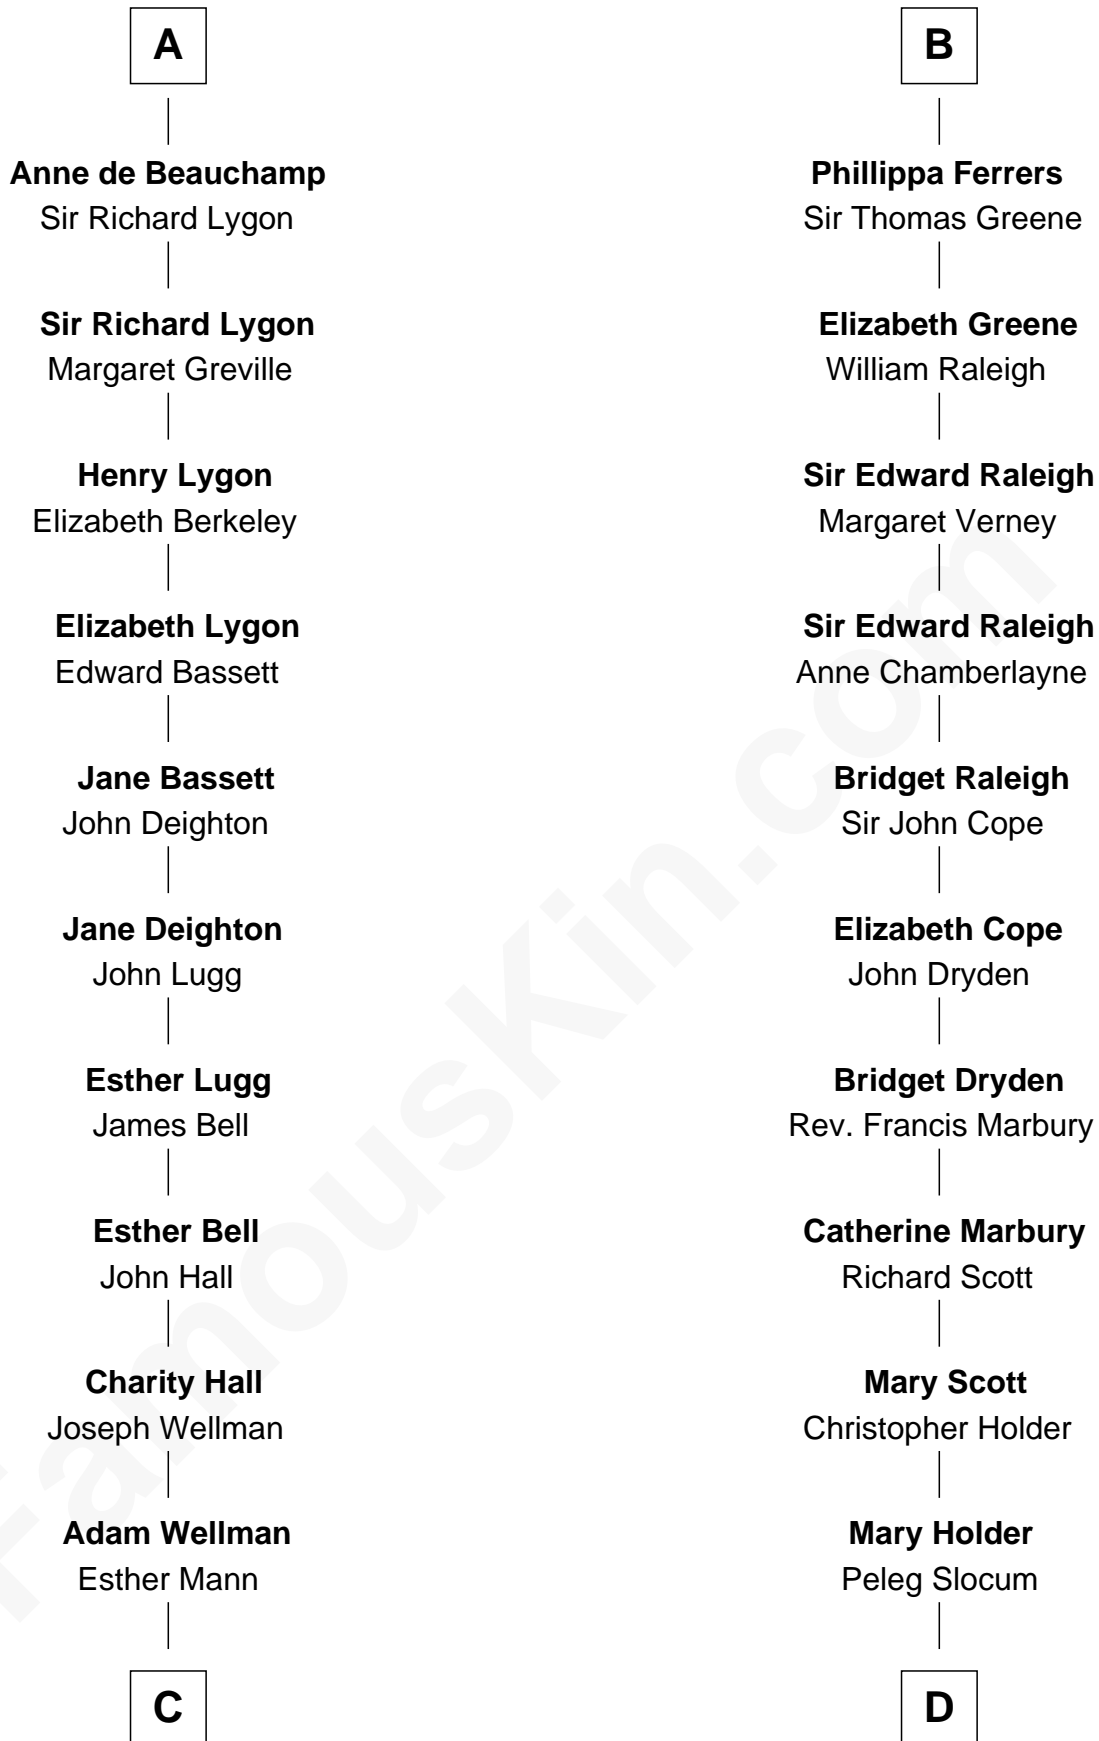

FamousKin.com

Relationship Chart of

Jack London

Author of "The Call of the Wild"

20th cousin 1 time removed of

J. A. Folger

Founder of Folger Coffee Company

C

Joel Wellman

Betsey Baker

Marshall Daniel Wellman

Eleanor Garrett Jones

Flora Wellman

William Henry Chaney

Jack London

Author of "The Call of the Wild"