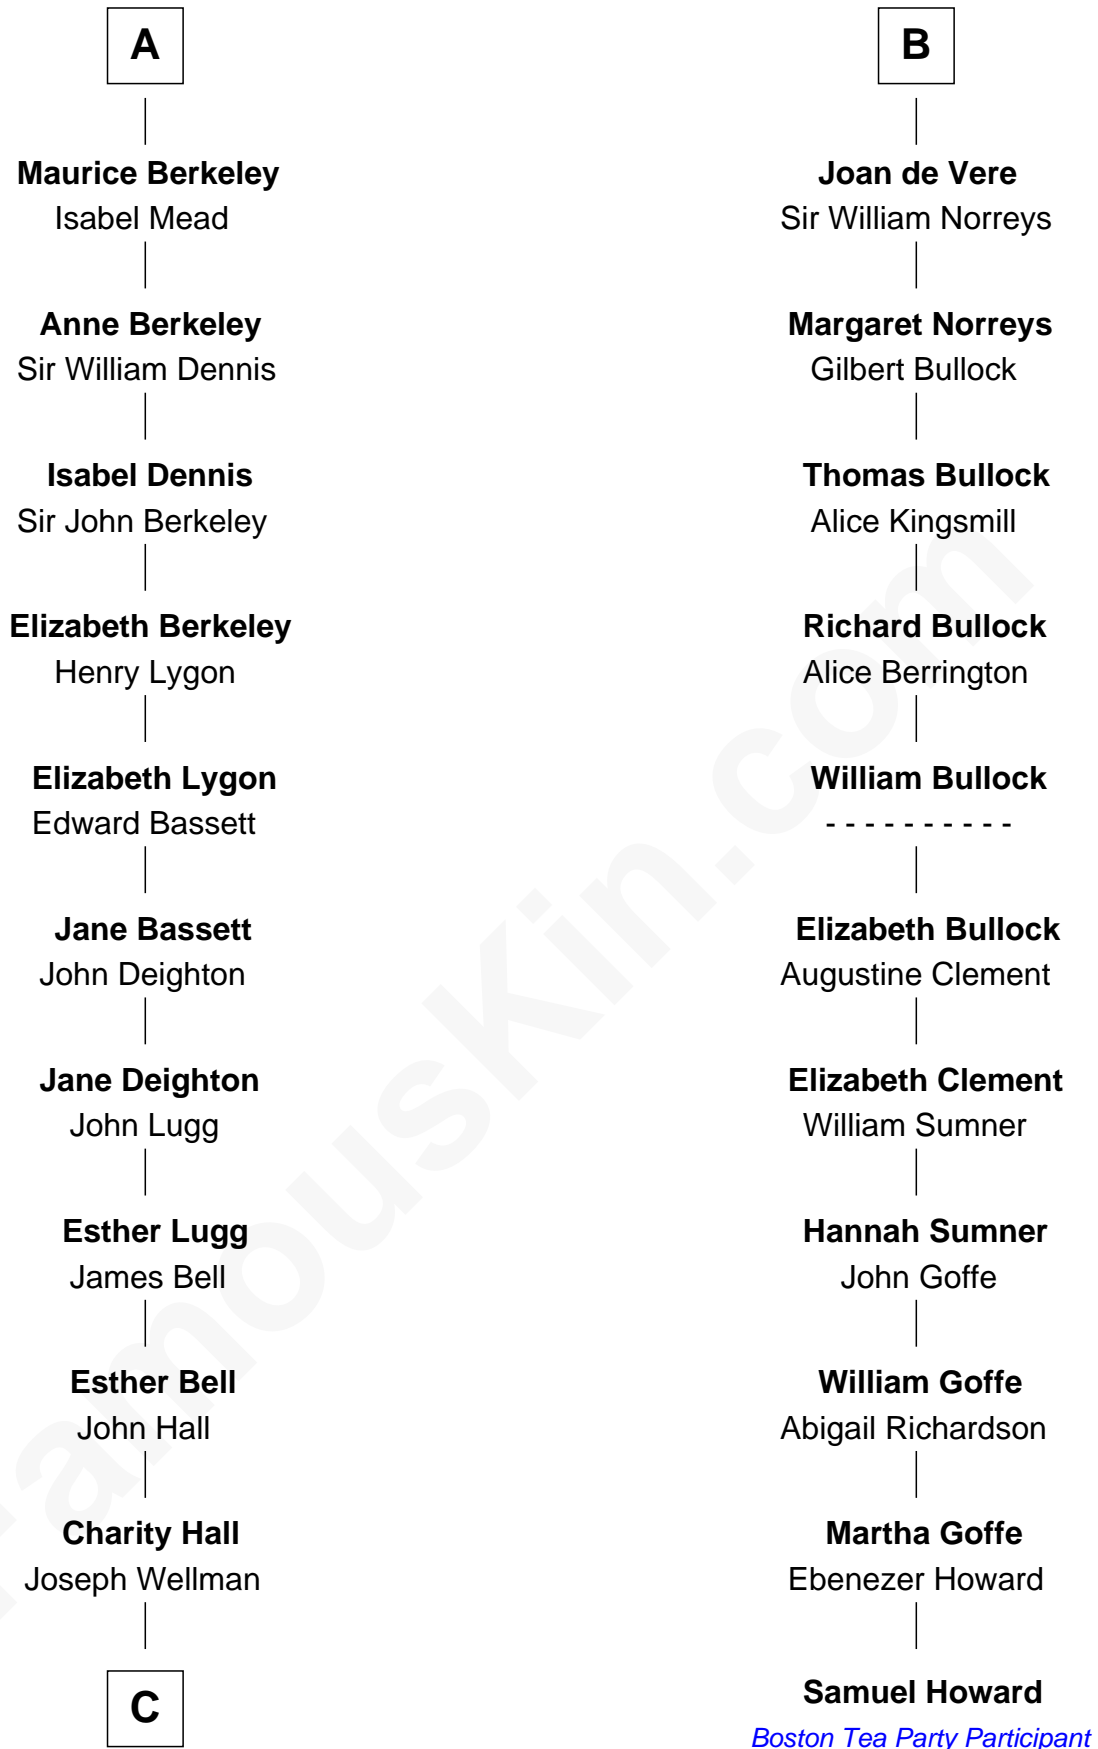

# FamousKin.com Relationship Chart of

**Jack London**

*Author of "The Call of the Wild"*

17th cousin 4 times removed of

**Samuel Howard**

*Boston Tea Party Participant*

**C**

—  
**Adam Wellman**

Esther Mann

—  
**Joel Wellman**

Betsey Baker

—  
**Marshall Daniel Wellman**

Eleanor Garrett Jones

—  
**Flora Wellman**

William Henry Chaney

—  
**Jack London**

*Author of "The Call of the Wild"*