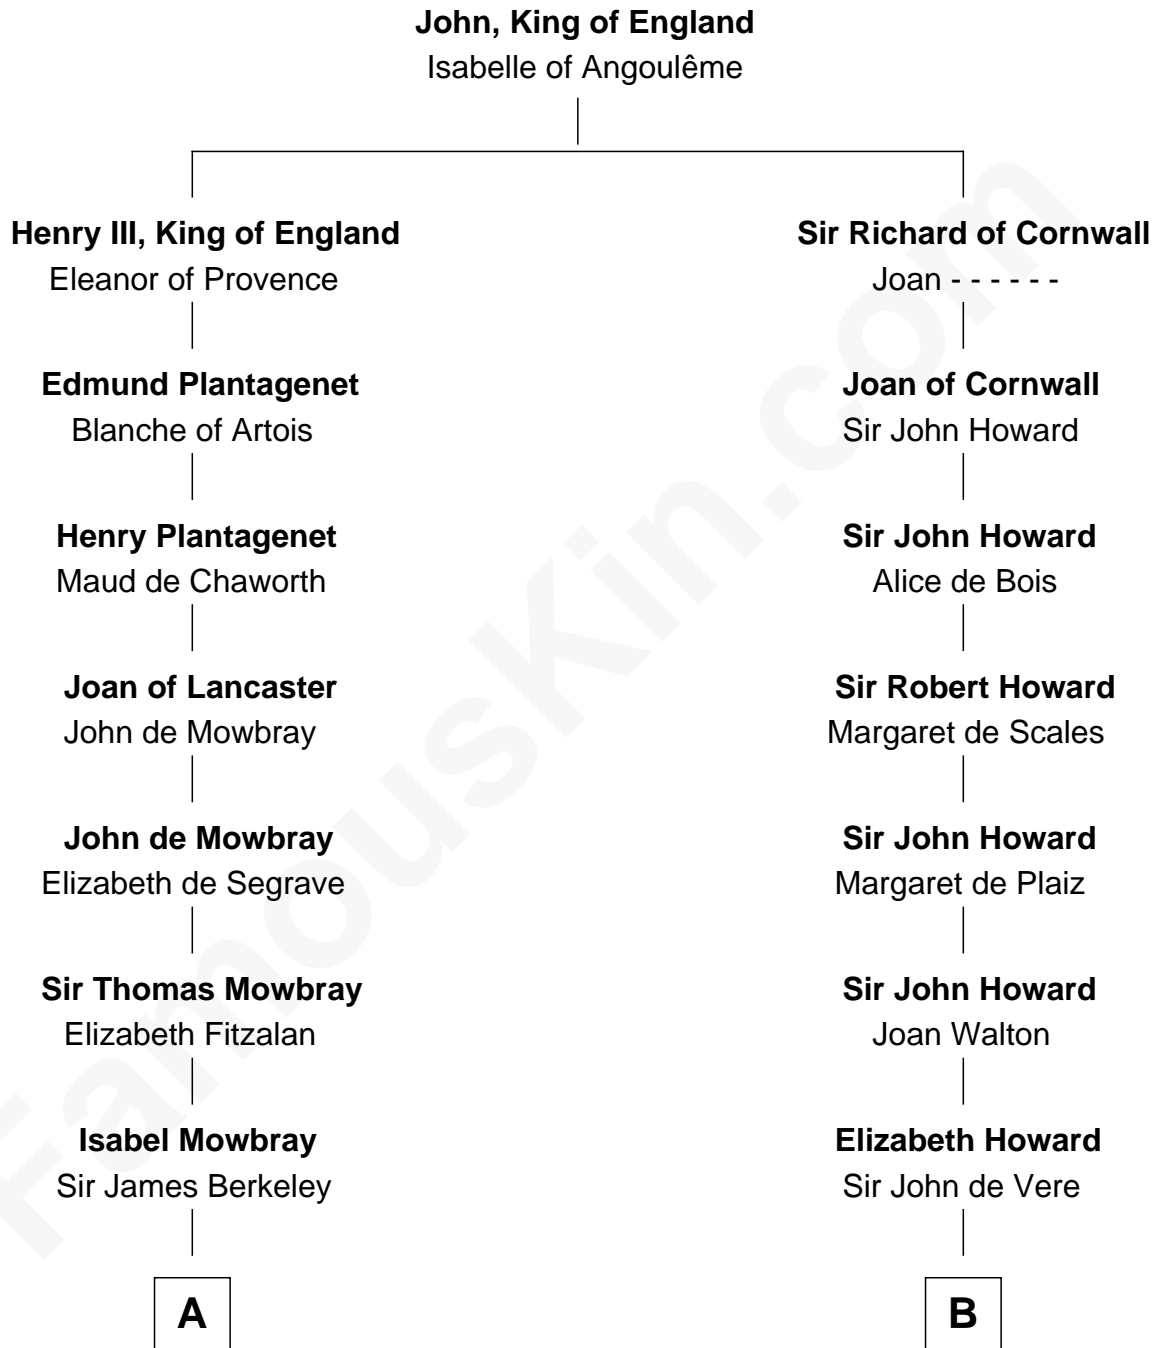

# FamousKin.com Relationship Chart of

**Jack London**

*Author of "The Call of the Wild"*

17th cousin 4 times removed of

**Samuel Howard**

*Boston Tea Party Participant*

**C**

—  
**Adam Wellman**

Esther Mann

—  
**Joel Wellman**

Betsey Baker

—  
**Marshall Daniel Wellman**

Eleanor Garrett Jones

—  
**Flora Wellman**

William Henry Chaney

—  
**Jack London**