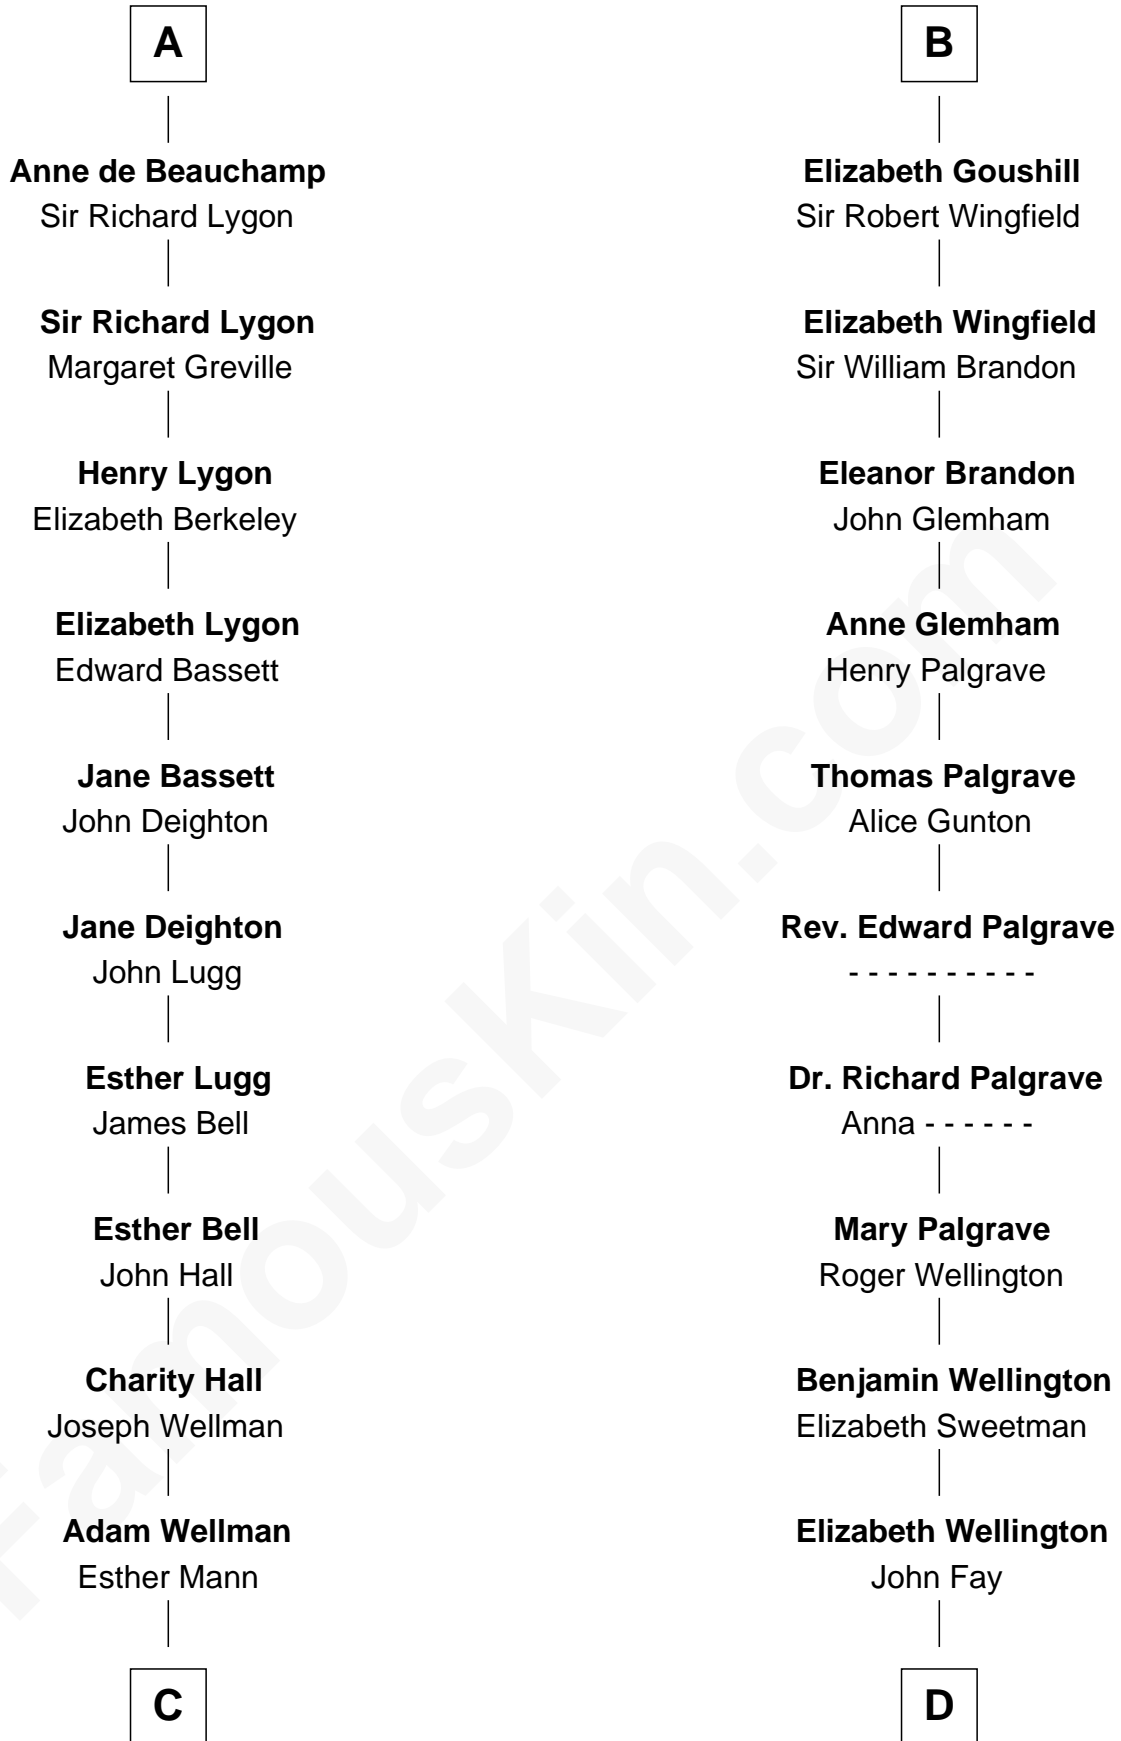

FamousKin.com Relationship Chart of

Jack London

Author of "The Call of the Wild"

19th cousin 1 time removed of

Eli Whitney

Inventor of the Cotton Gin

C

Joel Wellman

Betsey Baker

Marshall Daniel Wellman

Eleanor Garrett Jones

Flora Wellman

William Henry Chaney

Jack London

Author of "The Call of the Wild"

D

Benjamin Fay

Martha Miles

Elizabeth Fay

Eli Whitney

Eli Whitney

Inventor of the Cotton Gin

FamousKin.com