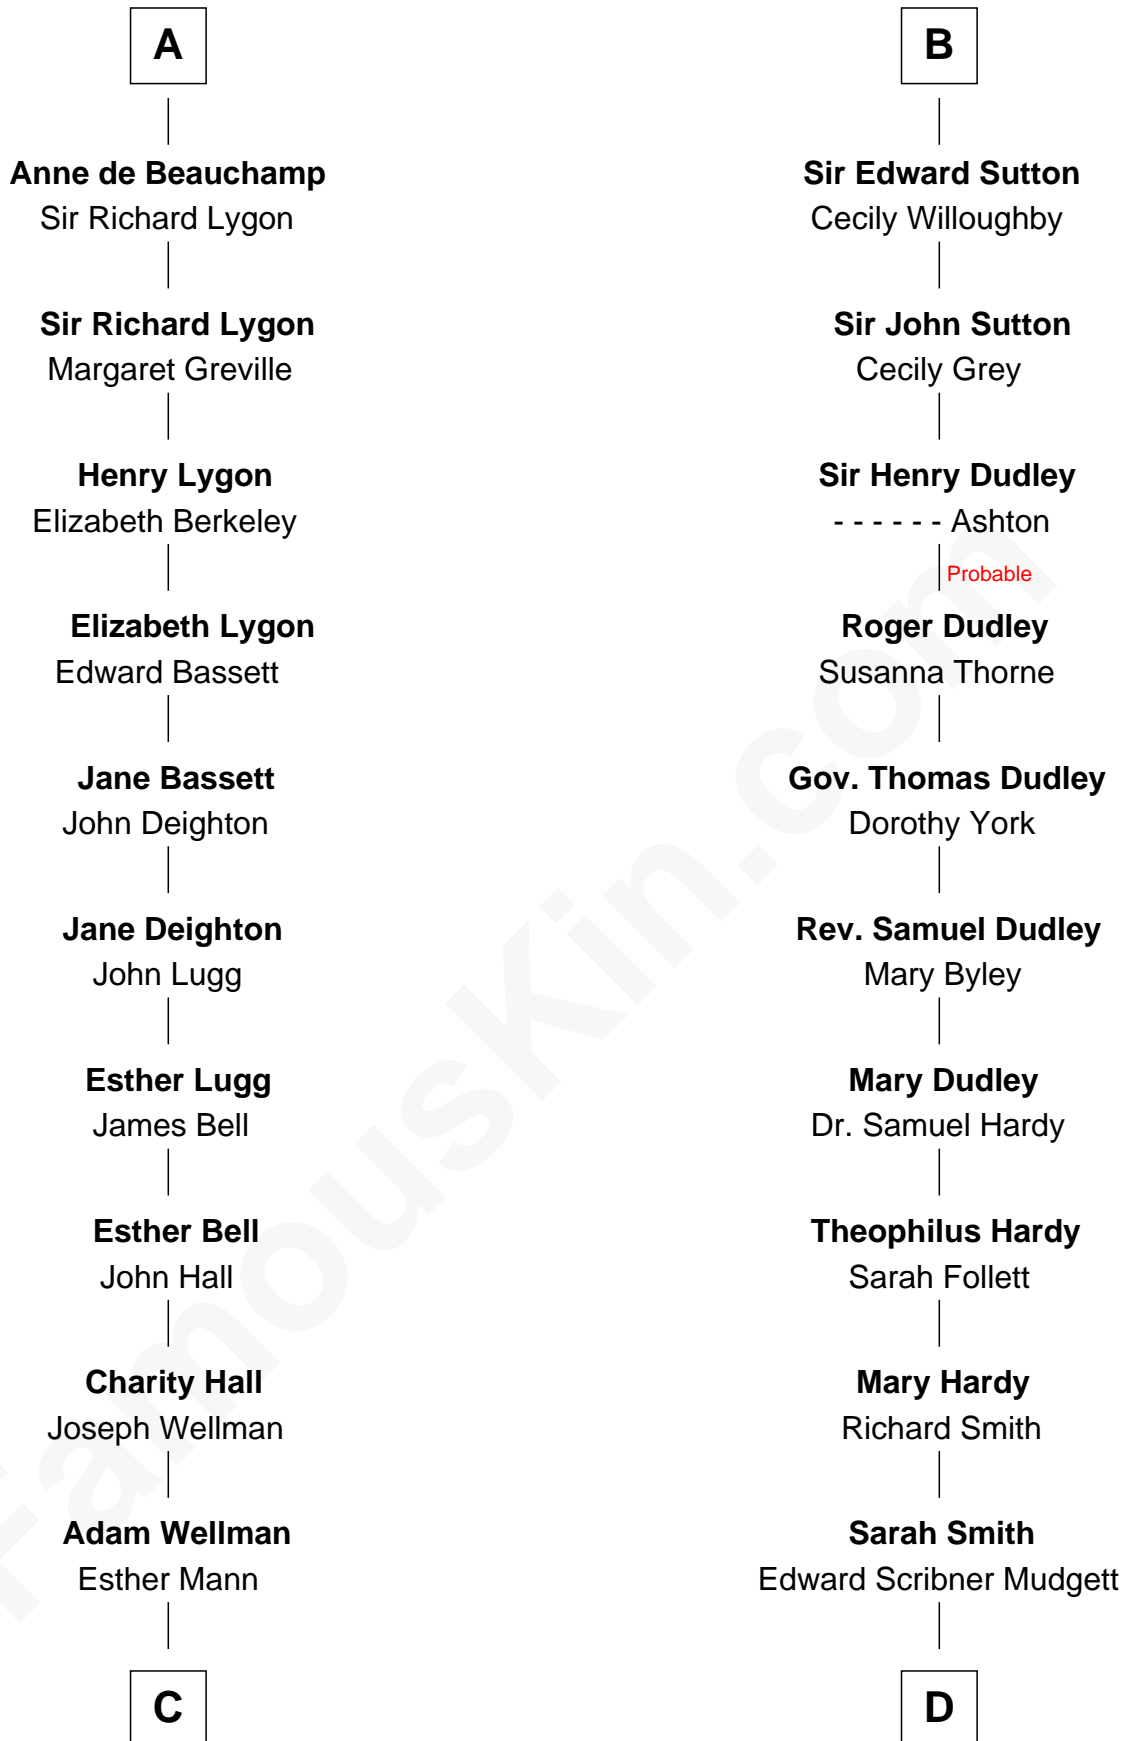

FamousKin.com Relationship Chart of

Jack London

Author of "The Call of the Wild"

20th cousin of

Dr. H. H. Holmes

Serial Killer aka "Devil in the White City"

Sir Hugh le Despencer
Isabella de Beauchamp

Hugh le Despencer
Eleanor de Clare

Sir Edward le Despencer
Anne de Ferrers

Edward Despencer
Elizabeth Burghersh

Margaret Despencer
Robert de Ferrers

Sir Edmund Ferrers
Ellen Roche

Margaret Ferrers
John de Beauchamp

Sir Richard de Beauchamp
Elizabeth Stafford

A

Sir Philip le Despencer
Margaret de Goushill

Sir Philip le Despencer
Joan de Cobham

Sir Philip le Despencer
Elizabeth - - - - -

Alice le Despenser
Sir John Sutton

Sir John Sutton
Constance Blount

Sir John Sutton
Elizabeth Berkeley

Sir Edmund Sutton
Joyce Tiptoft

B

C

Joel Wellman

Betsey Baker

Marshall Daniel Wellman

Eleanor Garrett Jones

Flora Wellman