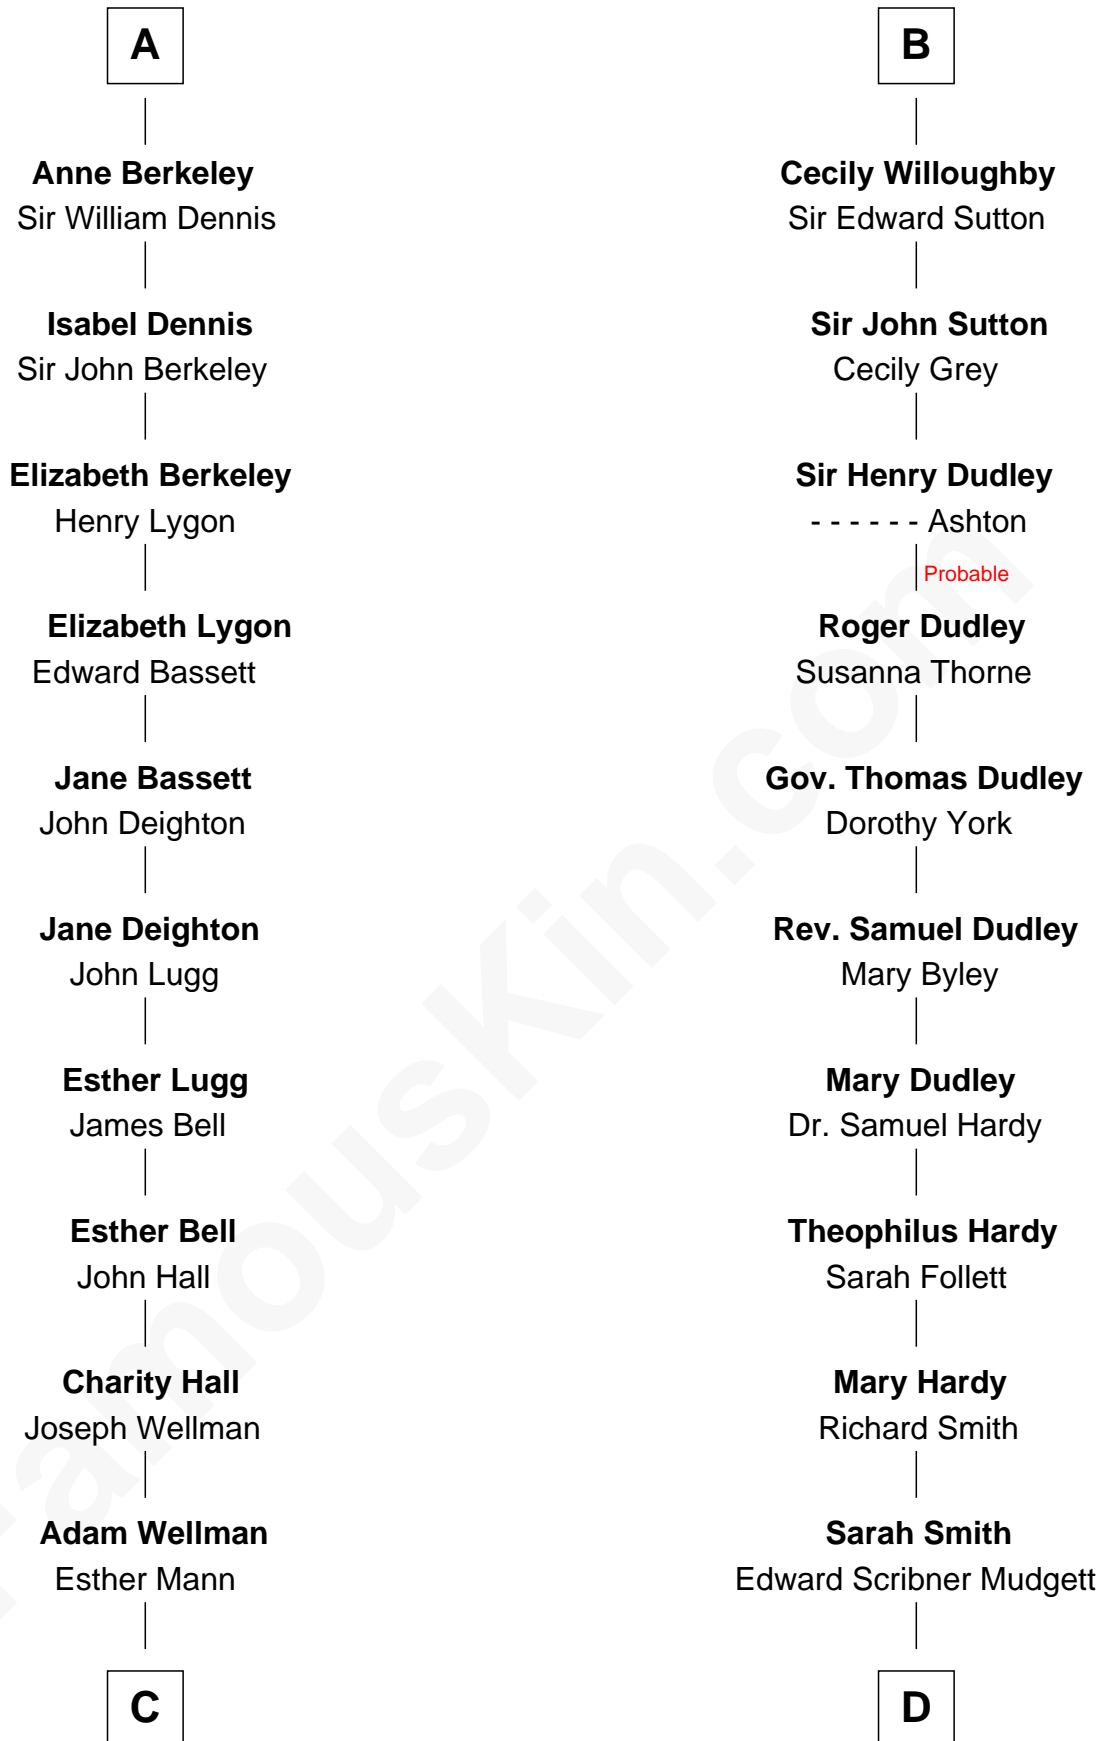

FamousKin.com Relationship Chart of

Jack London

Author of "The Call of the Wild"

20th cousin of

Dr. H. H. Holmes

Serial Killer aka "Devil in the White City"

Ferdinand III, King of Castile

Joanna of Ponthieu

Eleanor of Castile
Edward I, King of England

Elizabeth Plantagenet
Humphrey de Bohun

Sir William de Bohun
Elizabeth de Badlesmere

Elizabeth de Bohun
Sir Richard Fitzalan

Elizabeth Fitzalan
Sir Thomas Mowbray

Isabel Mowbray
Sir James Berkeley

Maurice Berkeley
Isabel Mead

A

Eleanor of Castile
Edward I, King of England

Edward II, King of England
Isabella of France

Edward III, King of England
Philippa of Hainault

John of Gaunt
Katherine Roet

Joan Beaufort
Sir Ralph Neville

Katherine Neville
Sir Thomas Strangeways

Joan Strangeways
Sir William Willoughby

B

C

Joel Wellman

Betsey Baker

Marshall Daniel Wellman