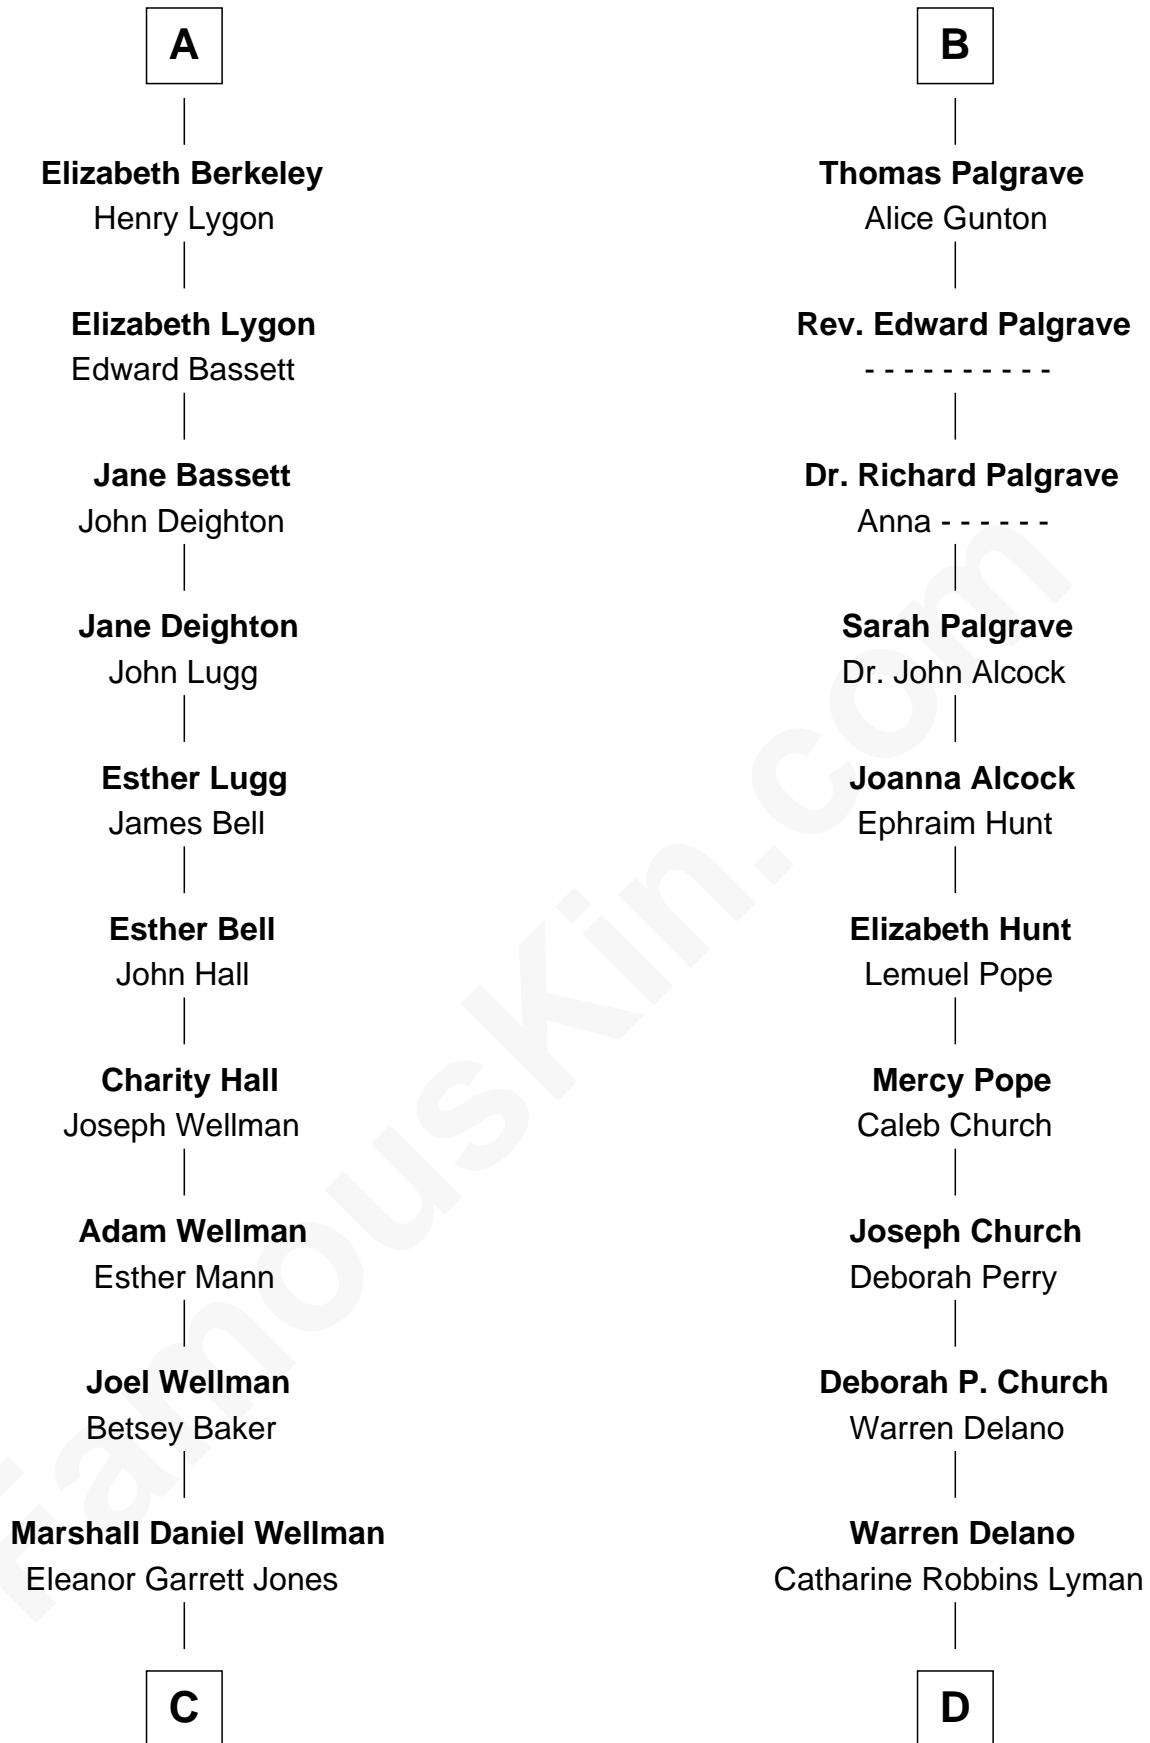

# FamousKin.com Relationship Chart of

**Jack London**

*Author of "The Call of the Wild"*

18th cousin of

**Franklin D. Roosevelt**

*32nd U.S. President*

**Henry Plantagenet**  
Maud de Chaworth

**C**

**Flora Wellman**  
William Henry Chaney

**Jack London**  
*Author of "The Call of the Wild"*

**D**

**Sara Delano**  
James Roosevelt

**Franklin D. Roosevelt**  
*32nd U.S. President*

FamousKin.com