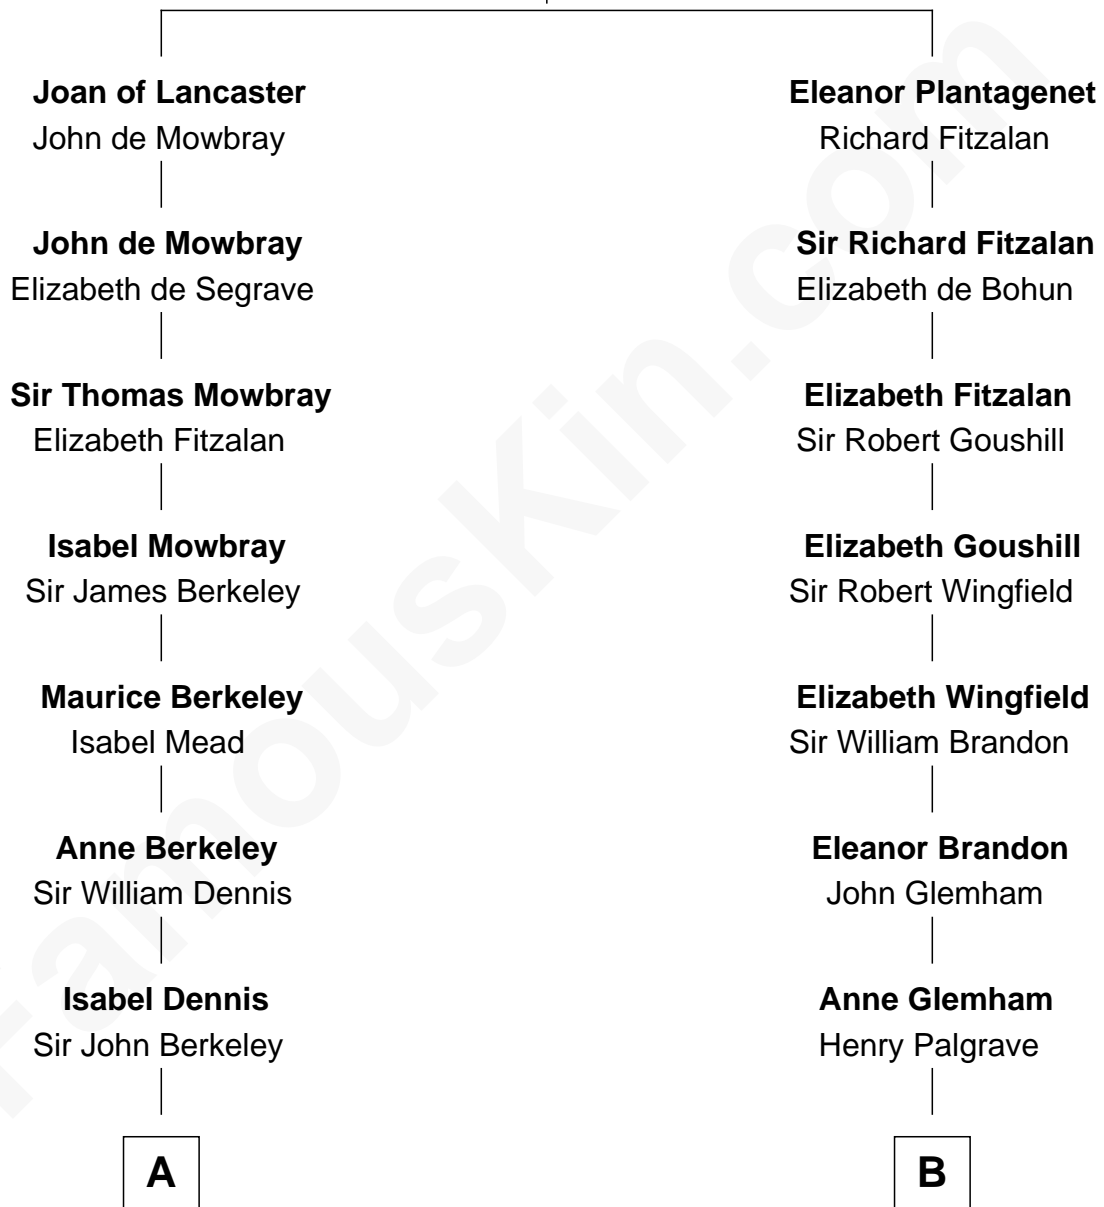

# FamousKin.com Relationship Chart of

**Jack London**

*Author of "The Call of the Wild"*

18th cousin of

**Franklin D. Roosevelt**

*32nd U.S. President*

**Henry Plantagenet**  
Maud de Chaworth

**C**

**Flora Wellman**  
William Henry Chaney

**Jack London**  
*Author of "The Call of the Wild"*

**D**

**Sara Delano**  
James Roosevelt

**Franklin D. Roosevelt**  
*32nd U.S. President*

FamousKin.com