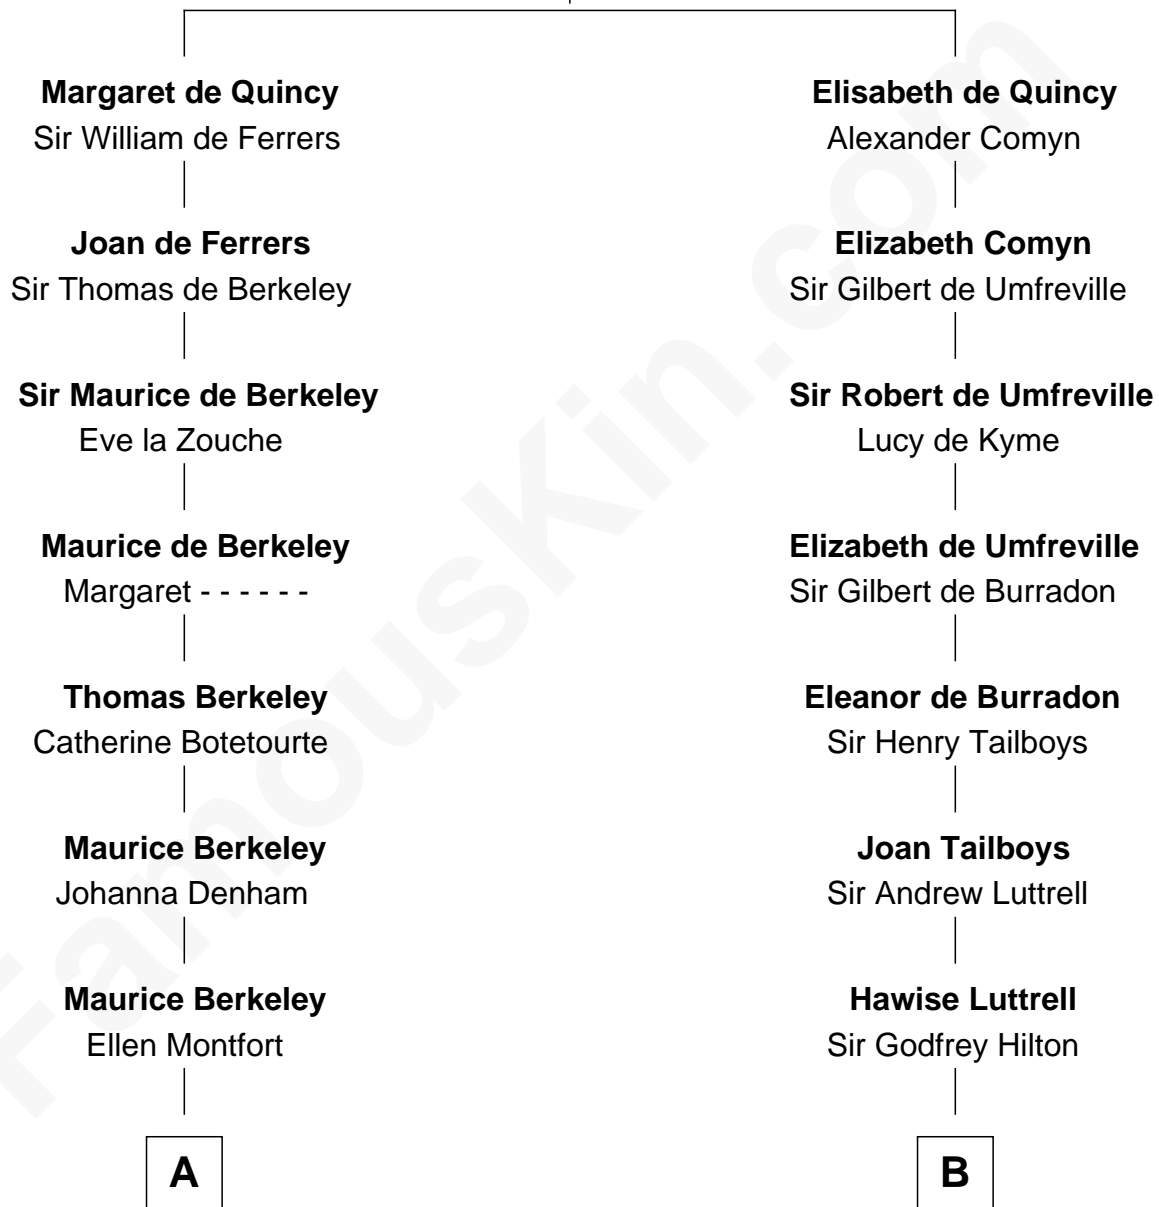

# FamousKin.com Relationship Chart of

**Jack London**

*Author of "The Call of the Wild"*

21st cousin of

**Franklin D. Roosevelt**

*32nd U.S. President*

**Sir Roger de Quincy**

Helen of Galloway

**C**

**Adam Wellman**

Esther Mann

**Joel Wellman**

Betsey Baker

**Marshall Daniel Wellman**

Eleanor Garrett Jones

**Flora Wellman**

William Henry Chaney

**Jack London**

*Author of "The Call of the Wild"*

**D**

**Edward Hutchinson Robbins**

Elizabeth Murray

**Anne Jean Robbins**

Judge Joseph Lyman