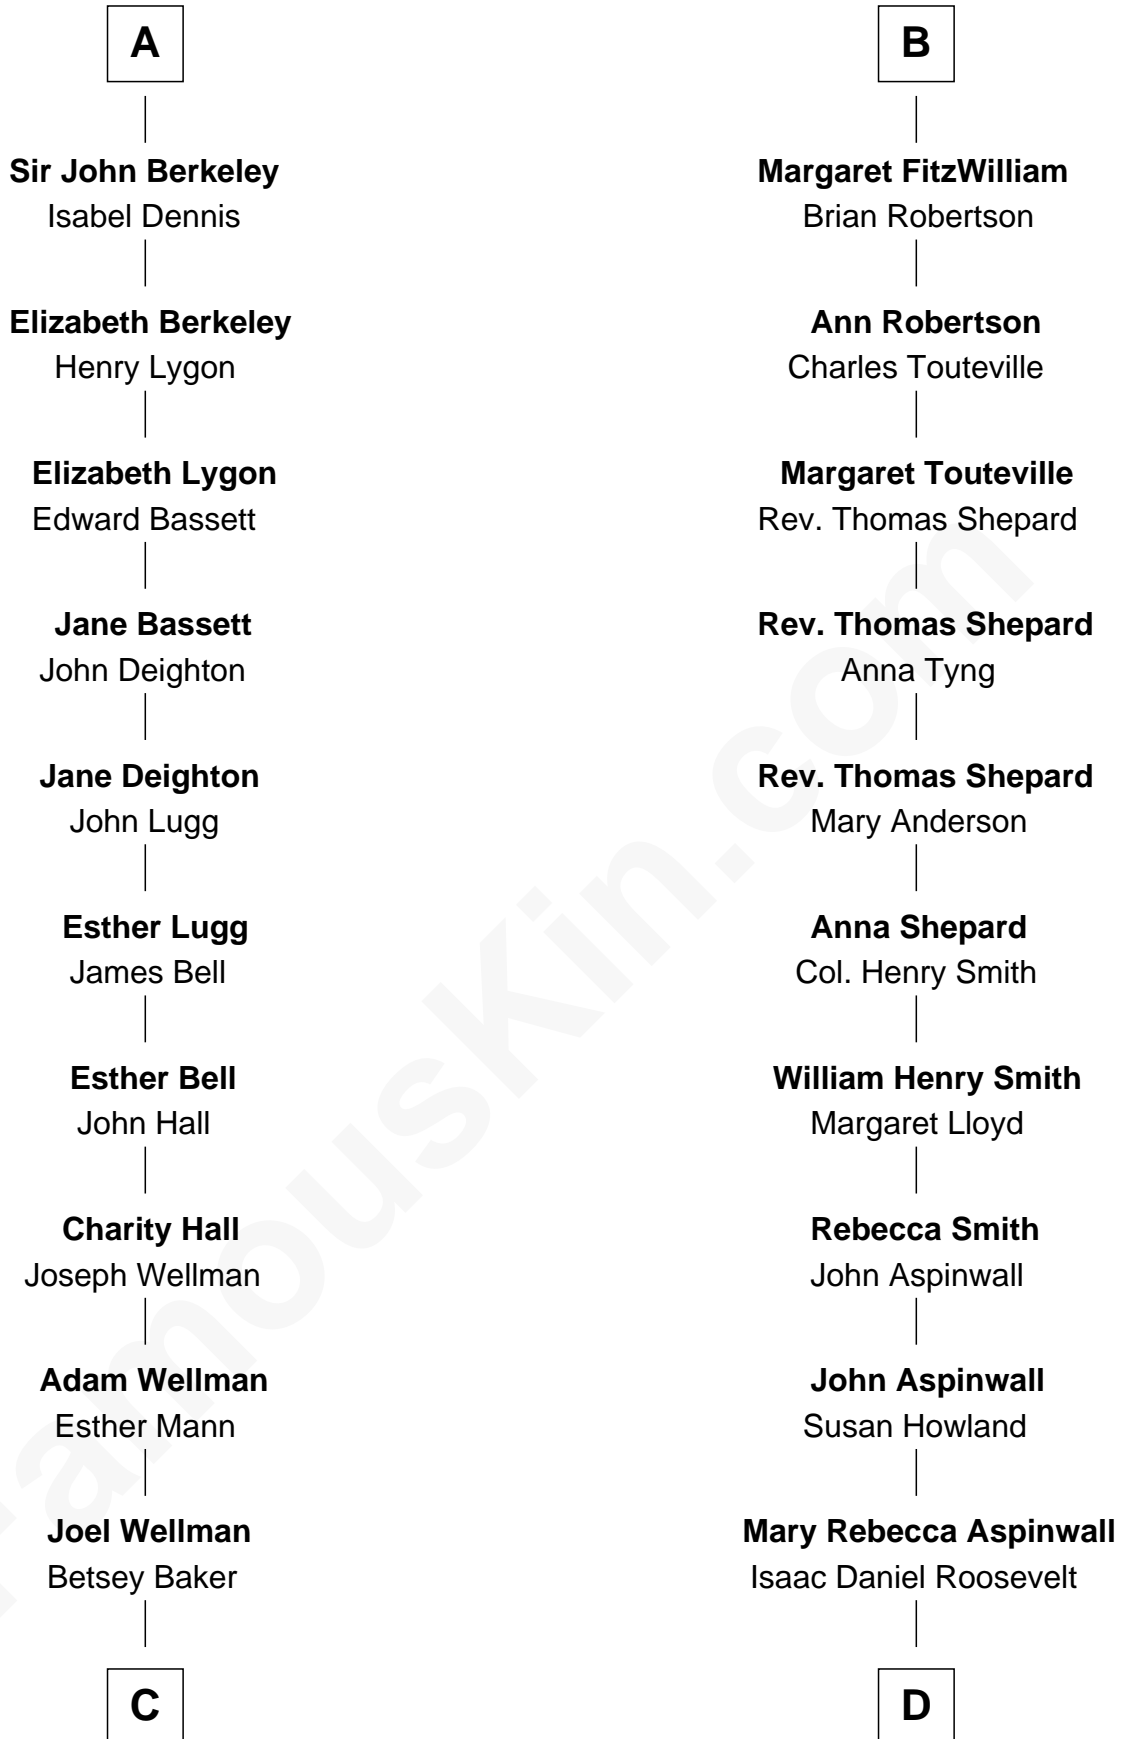

FamousKin.com

Relationship Chart of

Jack London

Author of "The Call of the Wild"

18th cousin 1 time removed of

Franklin D. Roosevelt

32nd U.S. President

Eudo la Zouche
Milicent de Cantilupe

Eve la Zouche
Sir Maurice de Berkeley

Maurice de Berkeley
Margaret - - - - -

Thomas Berkeley
Catherine Botetourte

Maurice Berkeley
Johanna Denham

Maurice Berkeley
Ellen Montfort

Sir William Berkeley
Anne Stafford

Richard Berkeley
Elizabeth Conningsby

A

Lucy Zouche
Thomas de Greene

Sir Henry Greene
Katherine Drayton

Sir Henry de Greene
Matilda de Mauduit

Eleanor Greene
Sir John FitzWilliam

John FitzWilliam
Helen Villiers

Sir William FitzWilliam
Anne Hawes

Richard FitzWilliam
Elizabeth Knyvet

B

FamousKin.com