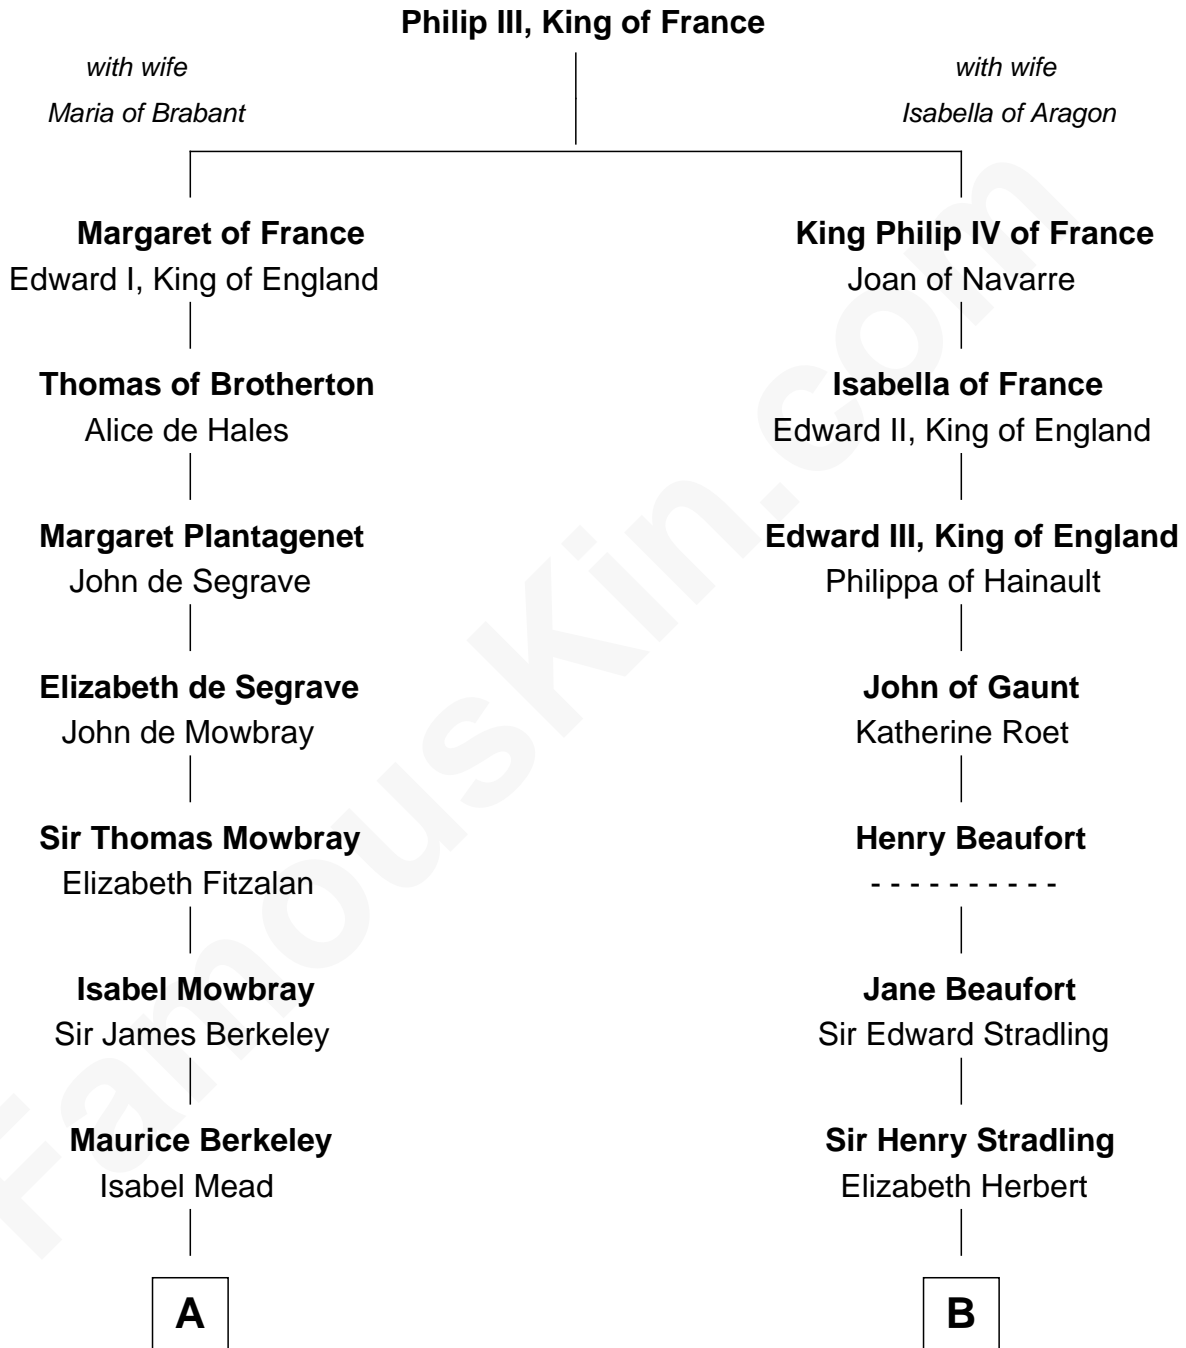

FamousKin.com

Relationship Chart of

Jack London

Author of "The Call of the Wild"

20th cousin 1 time removed of

Franklin D. Roosevelt

32nd U.S. President

C