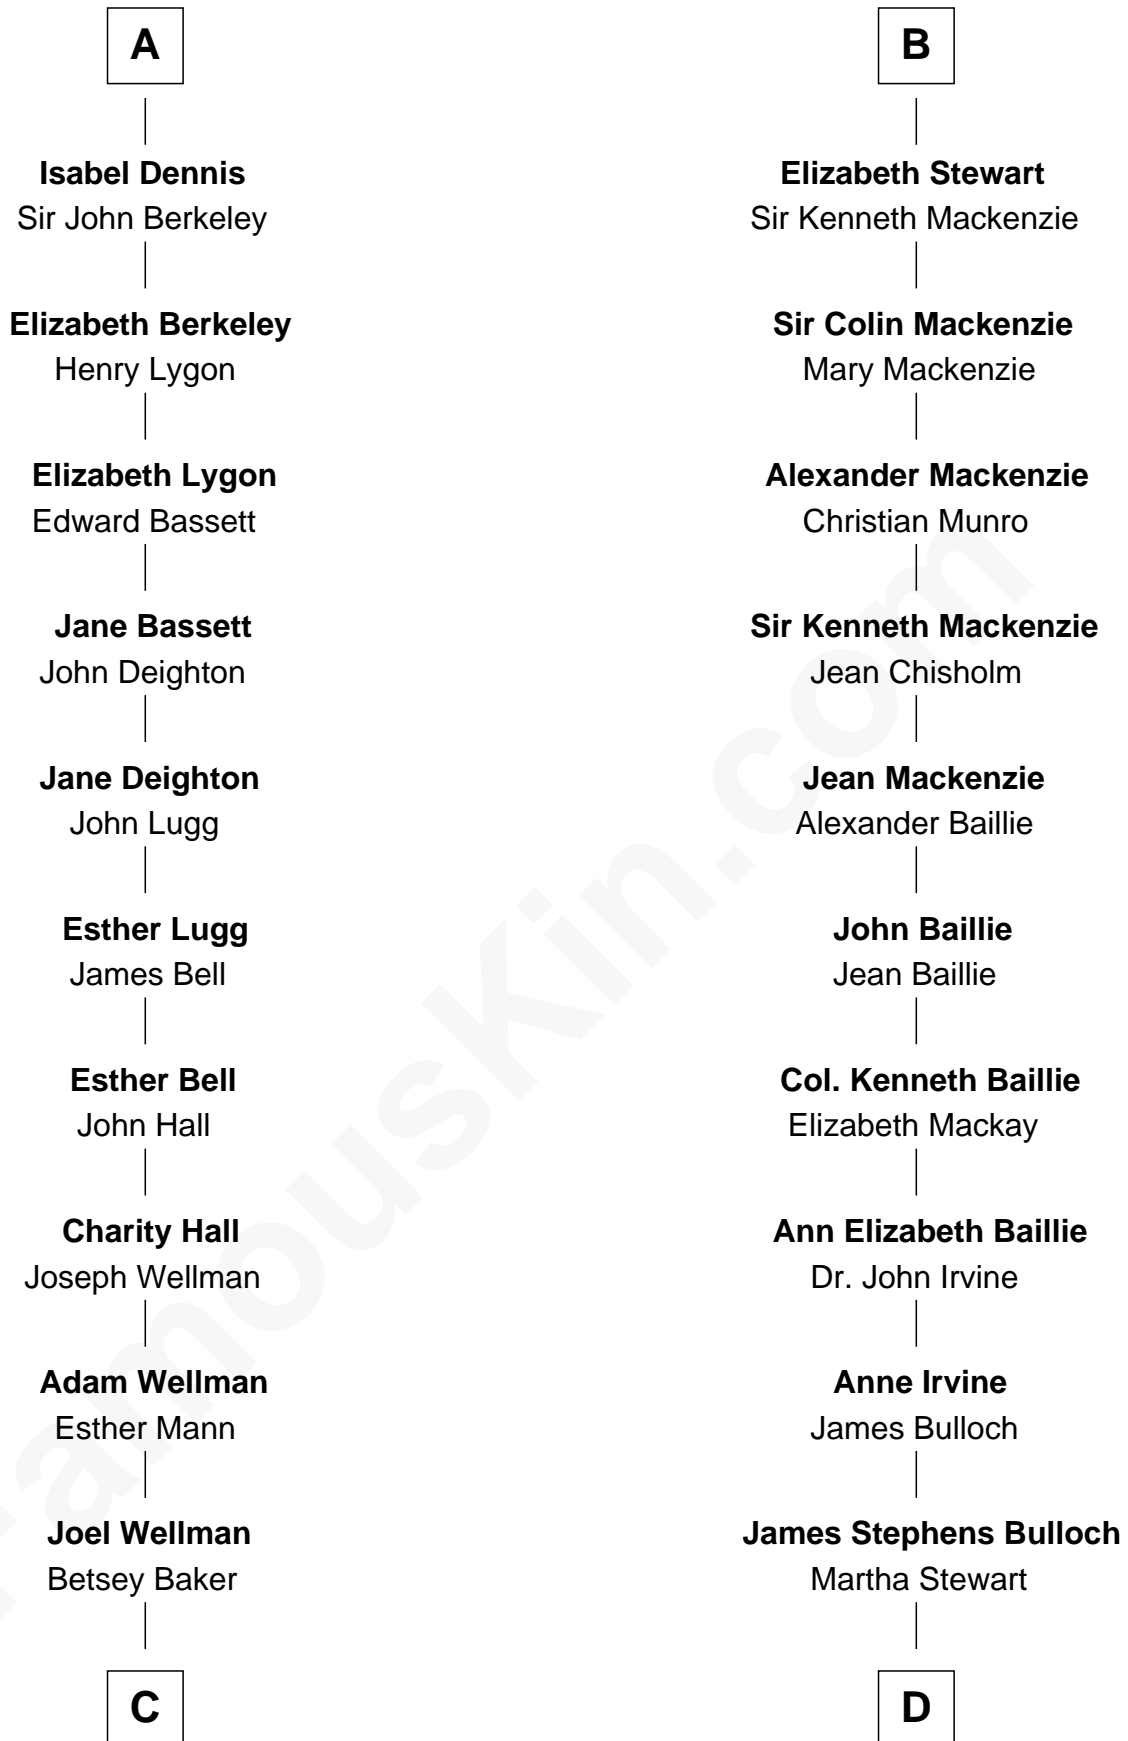

# FamousKin.com Relationship Chart of

**Jack London**

*Author of "The Call of the Wild"*

18th cousin 1 time removed of

**Theodore Roosevelt**

*26th U.S. President*

**Eleanor of Castile**  
Edward I, King of England

**C**

**Marshall Daniel Wellman**

Eleanor Garrett Jones

**Flora Wellman**

William Henry Chaney

**Jack London**

*Author of "The Call of the Wild"*

**D**

**Martha Bulloch**

Theodore Roosevelt

**Theodore Roosevelt**

*26th U.S. President*

FamousKin.com