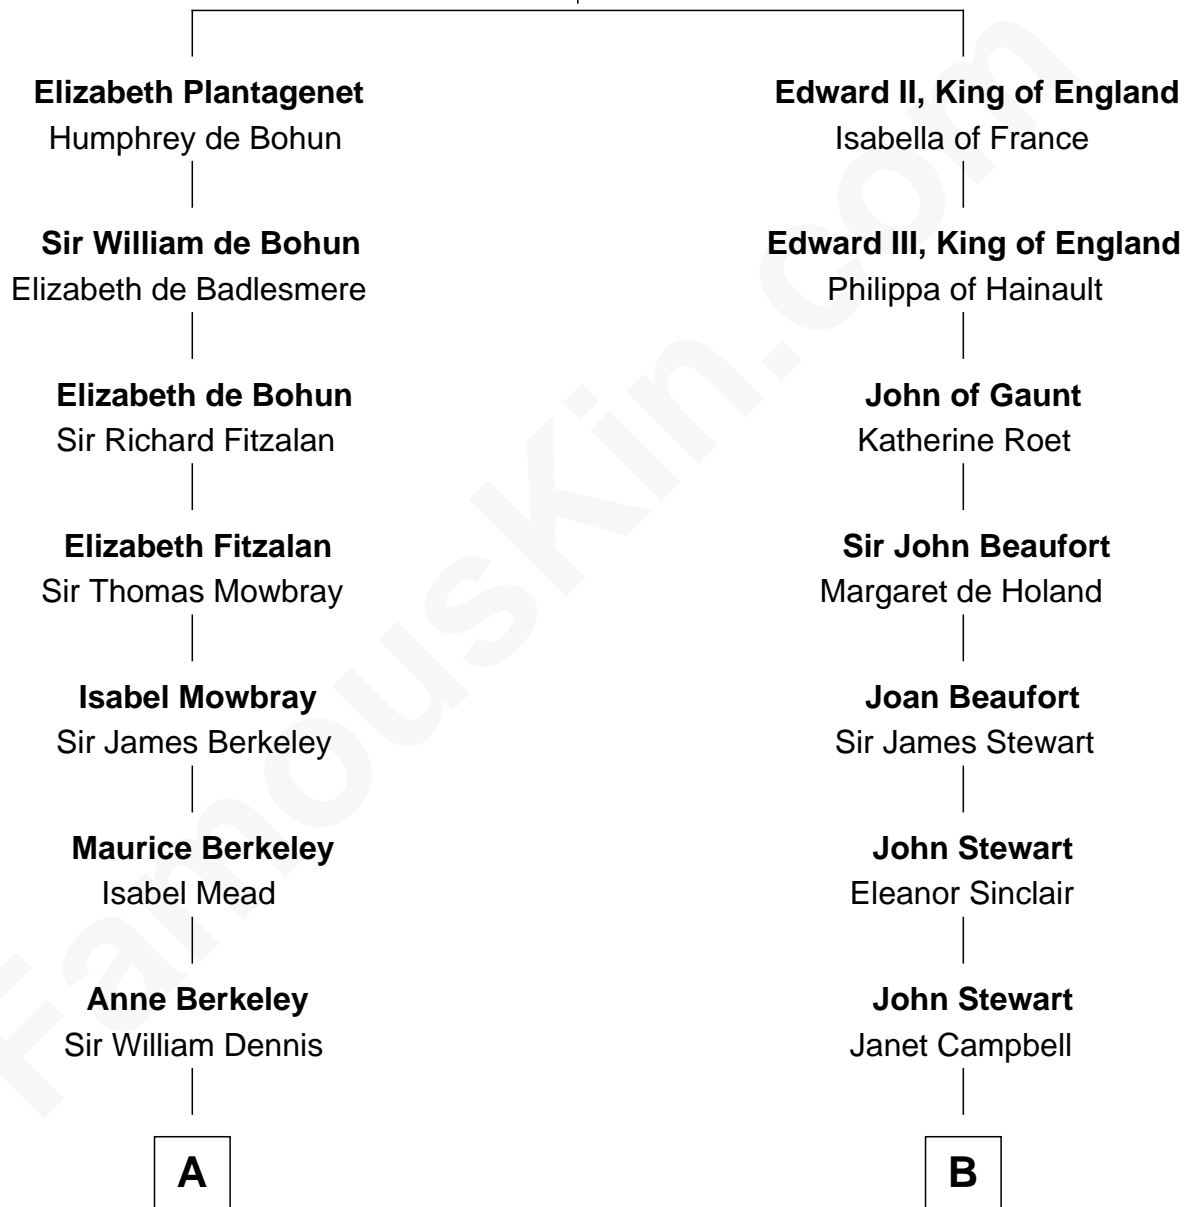

# FamousKin.com Relationship Chart of

**Jack London**

*Author of "The Call of the Wild"*

18th cousin 1 time removed of

**Theodore Roosevelt**

*26th U.S. President*

**Eleanor of Castile**  
Edward I, King of England

**C**

**Marshall Daniel Wellman**

Eleanor Garrett Jones

**Flora Wellman**

William Henry Chaney

**Jack London**

*Author of "The Call of the Wild"*

**D**

**Martha Bulloch**

Theodore Roosevelt

**Theodore Roosevelt**

*26th U.S. President*

FamousKin.com