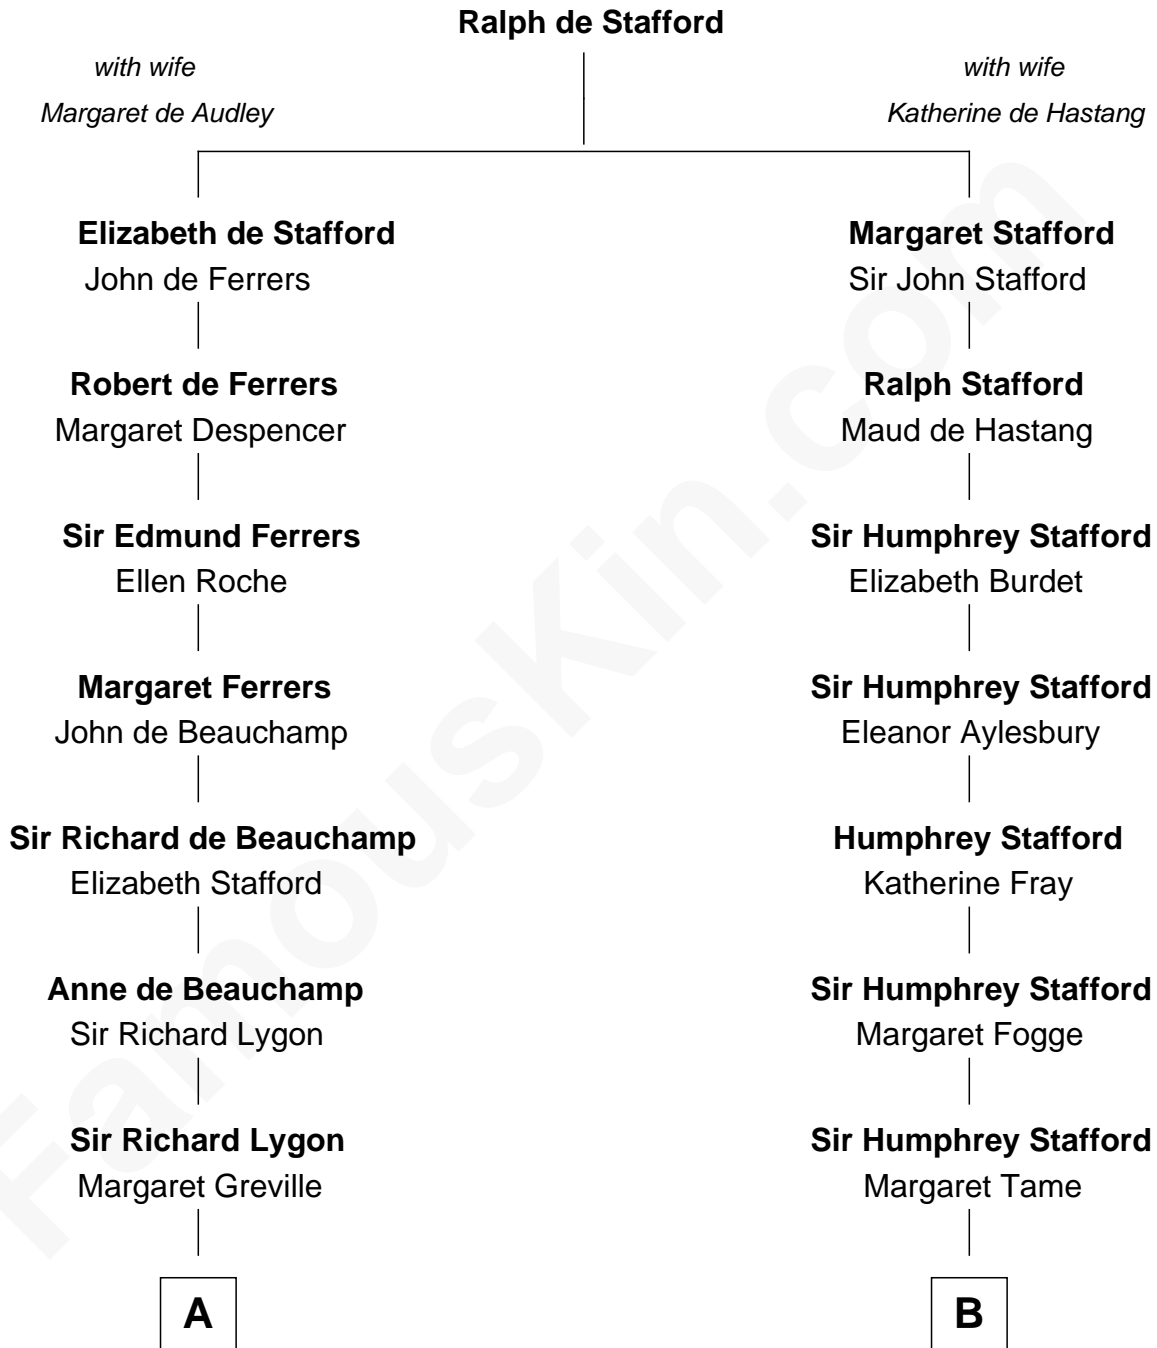

FamousKin.com Relationship Chart of

Jack London

Author of "The Call of the Wild"

18th cousin of

Alice (Lee) Roosevelt

First Wife of President Theodore Roosevelt

C

Flora Wellman
William Henry Chaney

Jack London
Author of "The Call of the Wild"

D

Caroline Watts Haskell
George Cabot Lee

Alice (Lee) Roosevelt
Wife of President Theodore Roosevelt

FamousKin.com