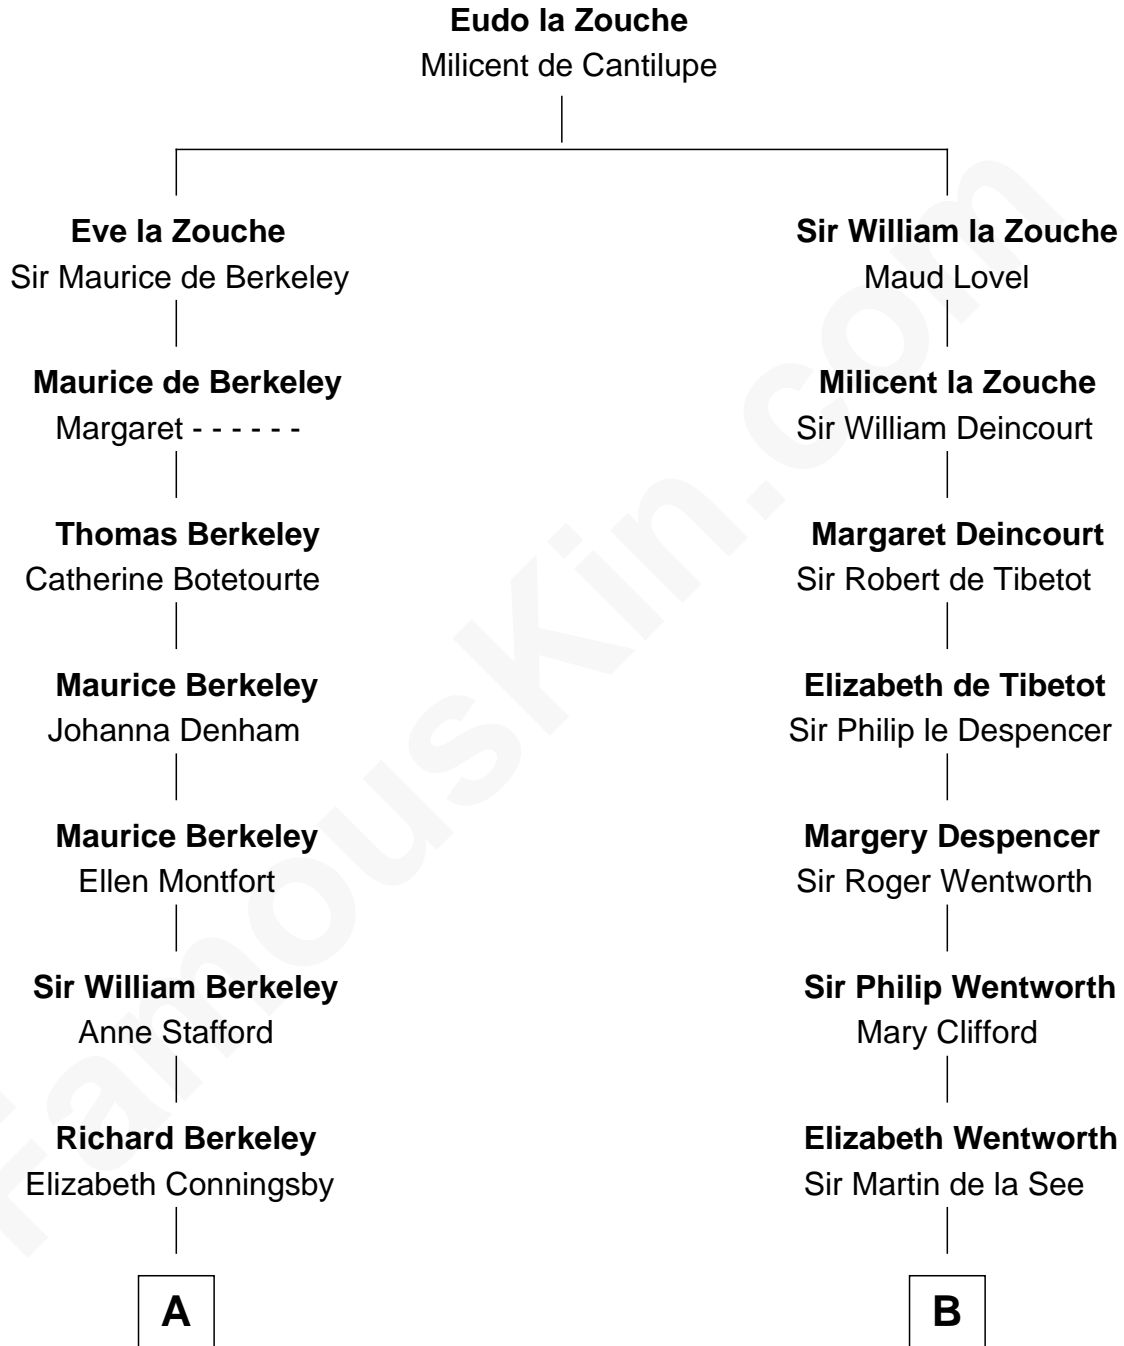

FamousKin.com

Relationship Chart of

Jack London

Author of "The Call of the Wild"

19th cousin 2 times removed of

Alice (Lee) Roosevelt

First Wife of President Theodore Roosevelt

C

Marshall Daniel Wellman

Eleanor Garrett Jones

Flora Wellman

William Henry Chaney

Jack London

Author of "The Call of the Wild"

D

Nancy Clarke