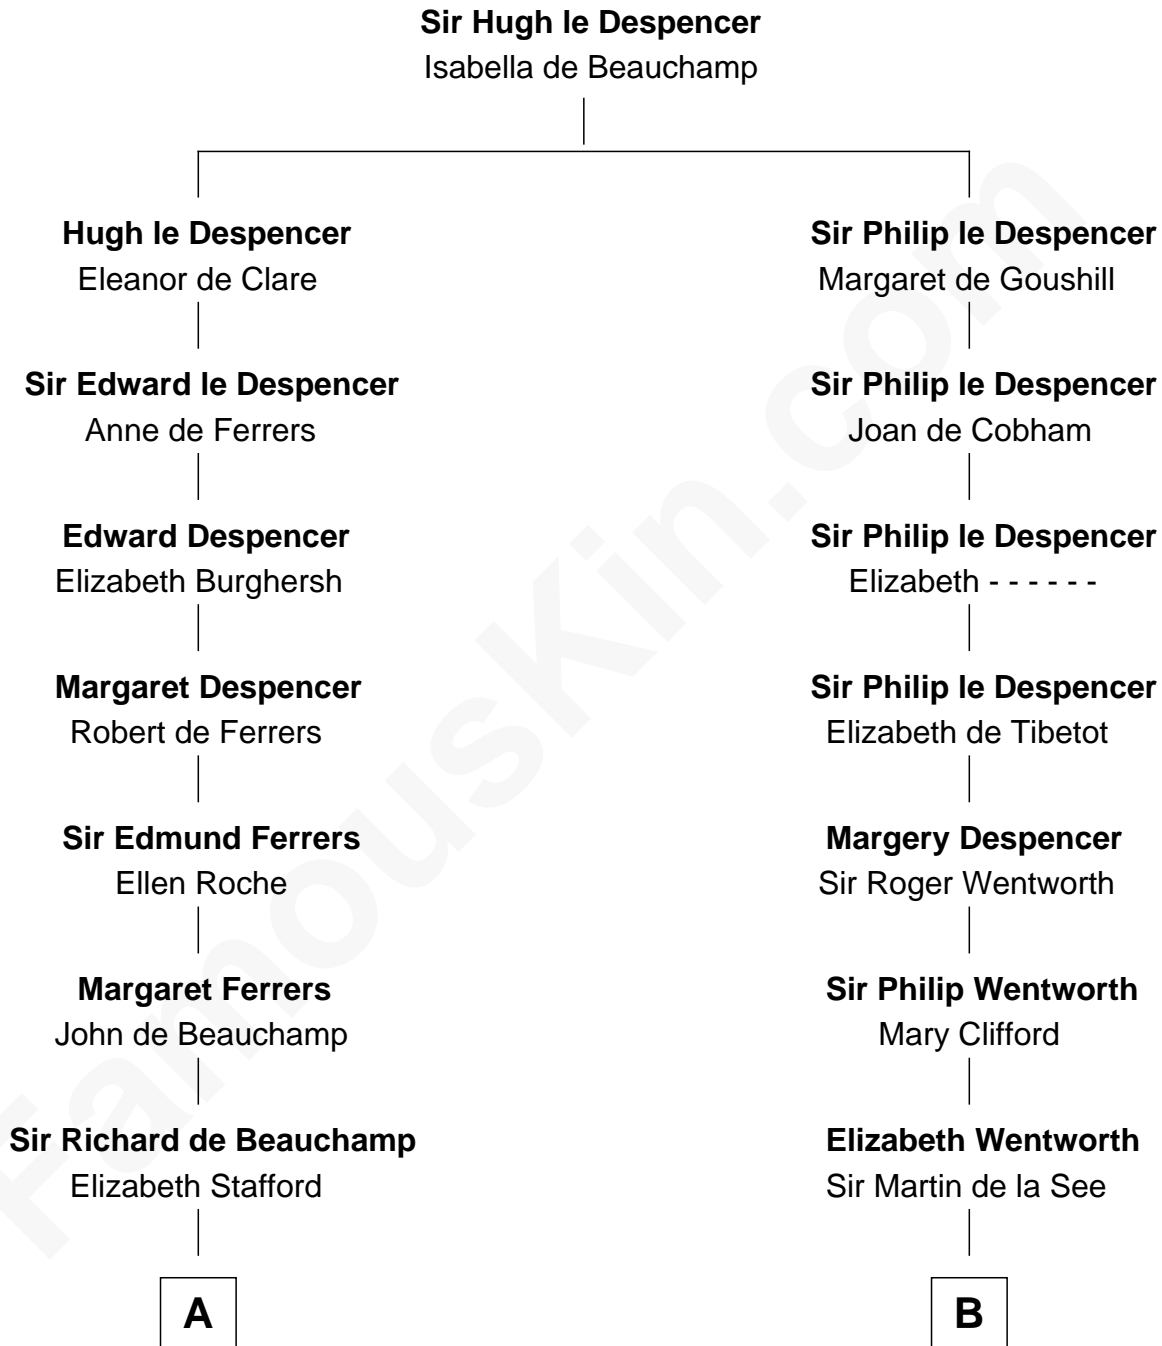

FamousKin.com

Relationship Chart of

Jack London

Author of "The Call of the Wild"

20th cousin 1 time removed of

Alice (Lee) Roosevelt

First Wife of President Theodore Roosevelt

C

John Clarke Lee
Harriet Paine Rose

George Cabot Lee
Caroline Watts Haskell

Alice (Lee) Roosevelt
Wife of President Theodore Roosevelt