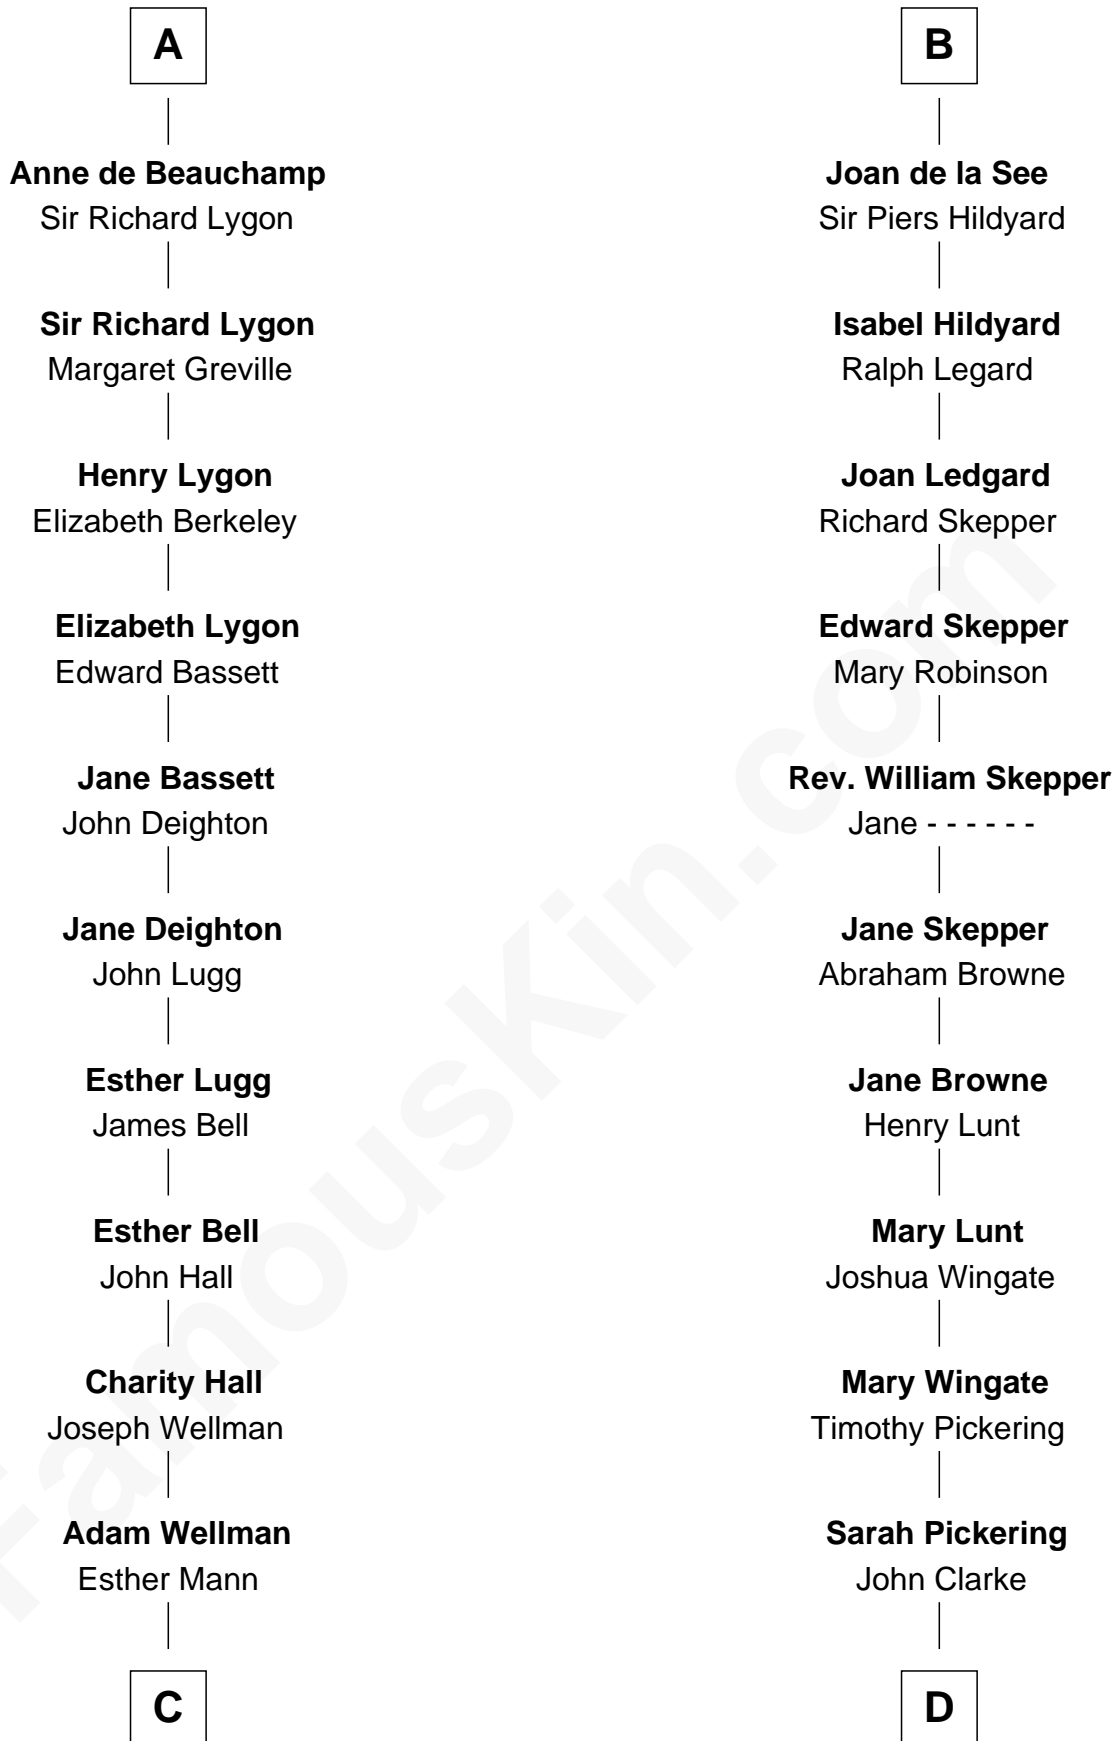

FamousKin.com

Relationship Chart of

Jack London

Author of "The Call of the Wild"

20th cousin 1 time removed of

Alice (Lee) Roosevelt

First Wife of President Theodore Roosevelt

C

Joel Wellman
Betsey Baker

Marshall Daniel Wellman
Eleanor Garrett Jones

Flora Wellman
William Henry Chaney

Jack London
Author of "The Call of the Wild"

D

Nancy Clarke
Francis Cabot

Mary Ann Cabot
Nathaniel Cabot Lee

John Clarke Lee
Harriet Paine Rose

George Cabot Lee
Caroline Watts Haskell

Alice (Lee) Roosevelt
Wife of President Theodore Roosevelt