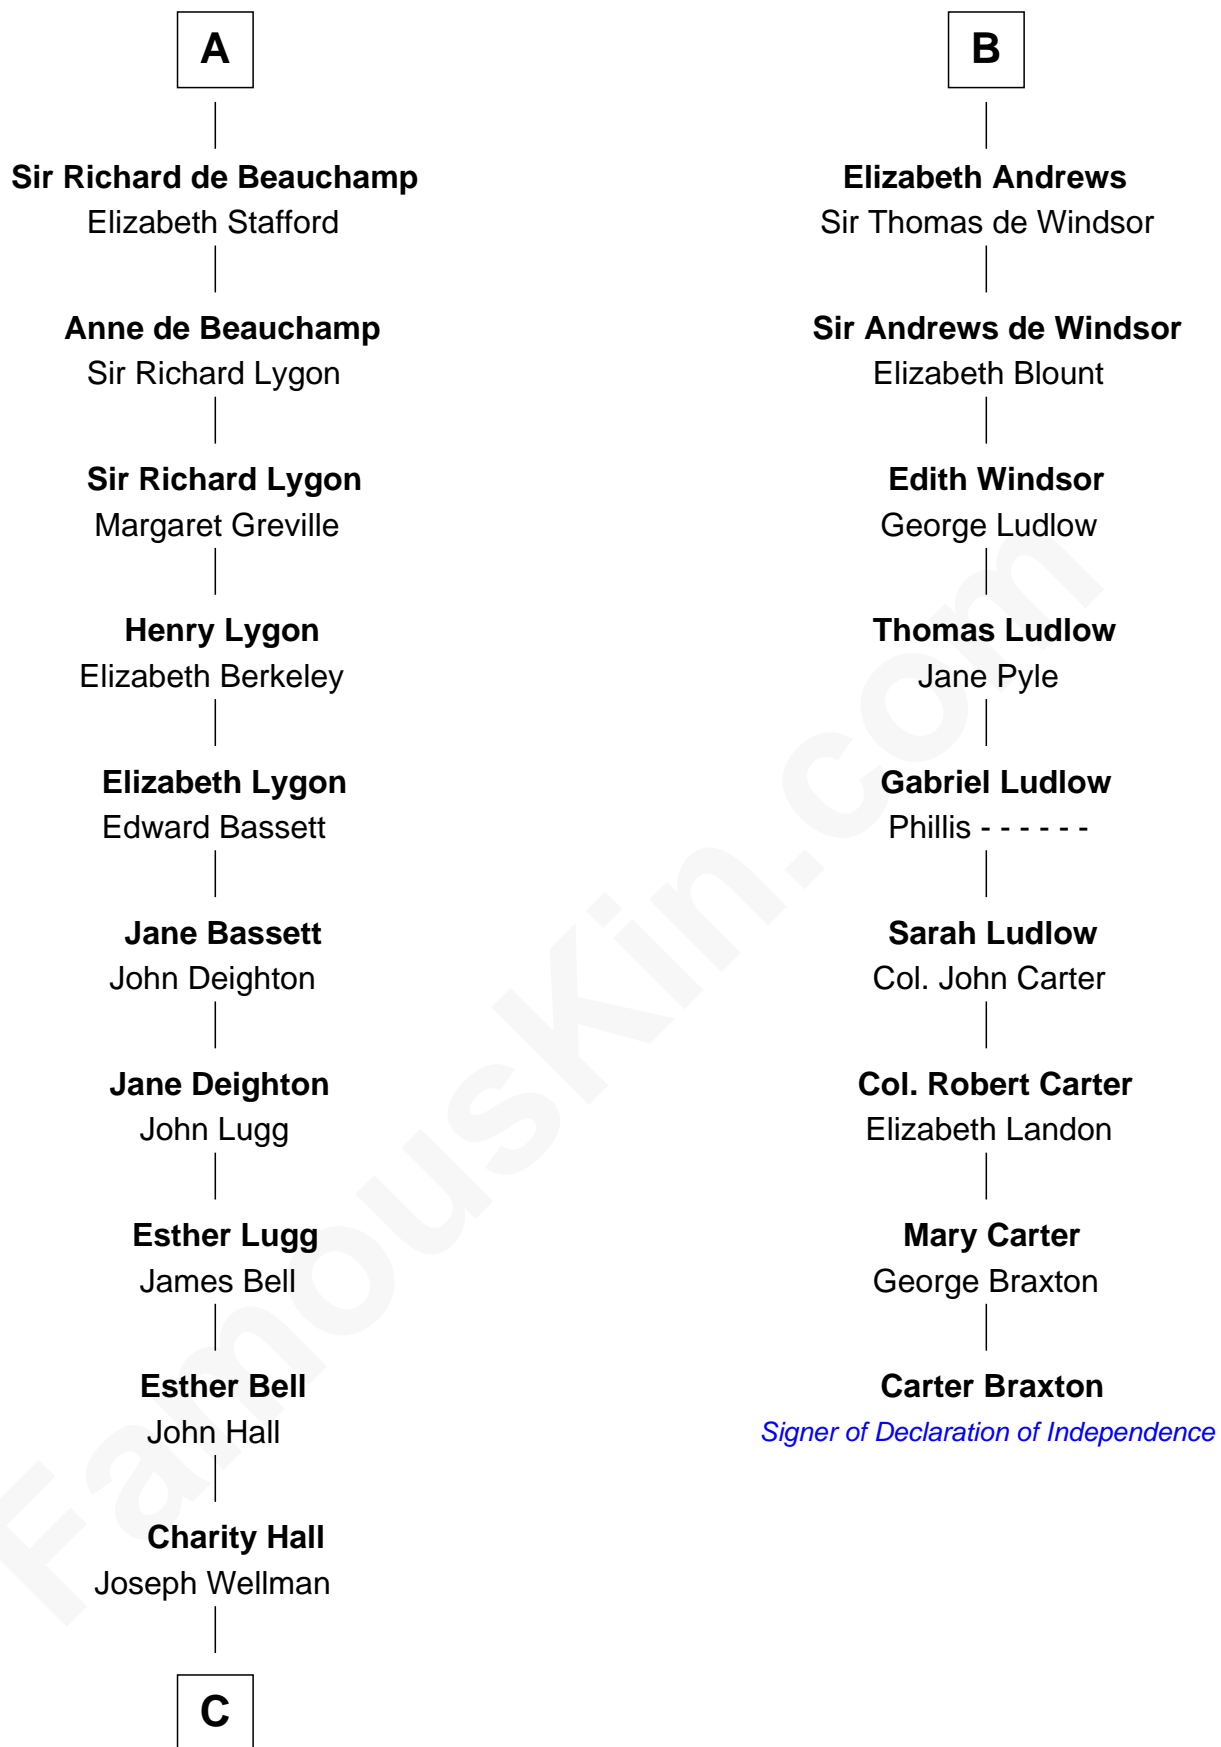

FamousKin.com Relationship Chart of

Jack London

Author of "The Call of the Wild"

15th cousin 6 times removed of

Carter Braxton

Signer of the Declaration of Independence

C

—
Adam Wellman

Esther Mann

—
Joel Wellman

Betsey Baker

—
Marshall Daniel Wellman

Eleanor Garrett Jones

—
Flora Wellman

William Henry Chaney

—
Jack London