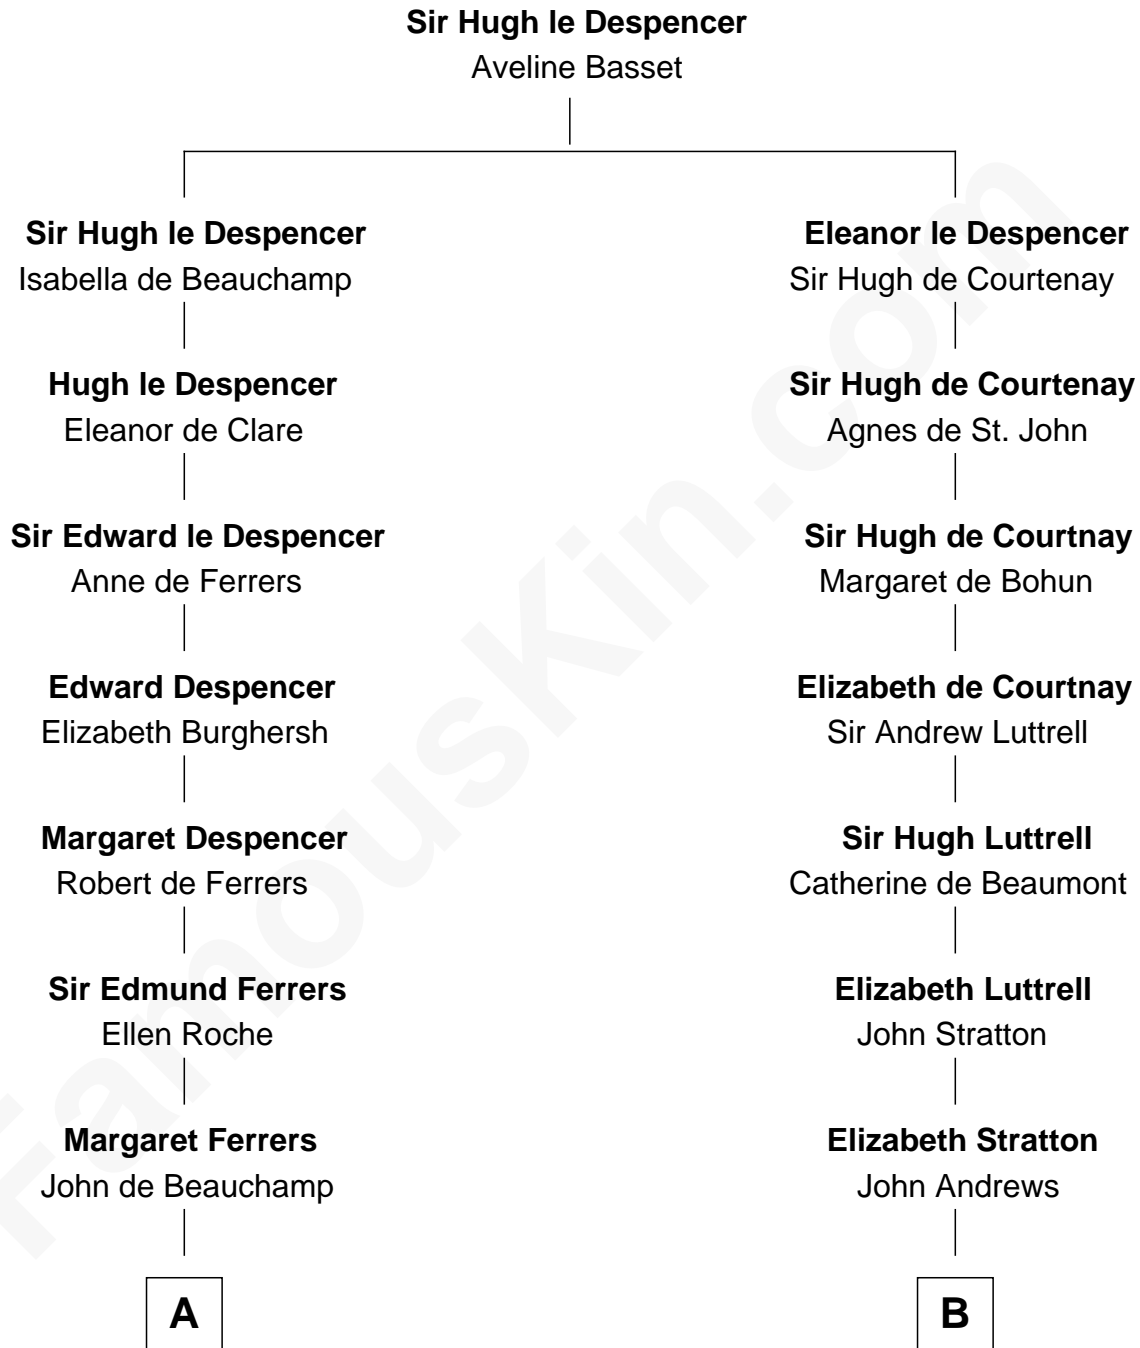

FamousKin.com Relationship Chart of

Jack London

Author of "The Call of the Wild"

15th cousin 6 times removed of

Carter Braxton

Signer of the Declaration of Independence

C

—
Adam Wellman

Esther Mann

—
Joel Wellman

Betsey Baker

—
Marshall Daniel Wellman

Eleanor Garrett Jones

—
Flora Wellman

William Henry Chaney

—
Jack London